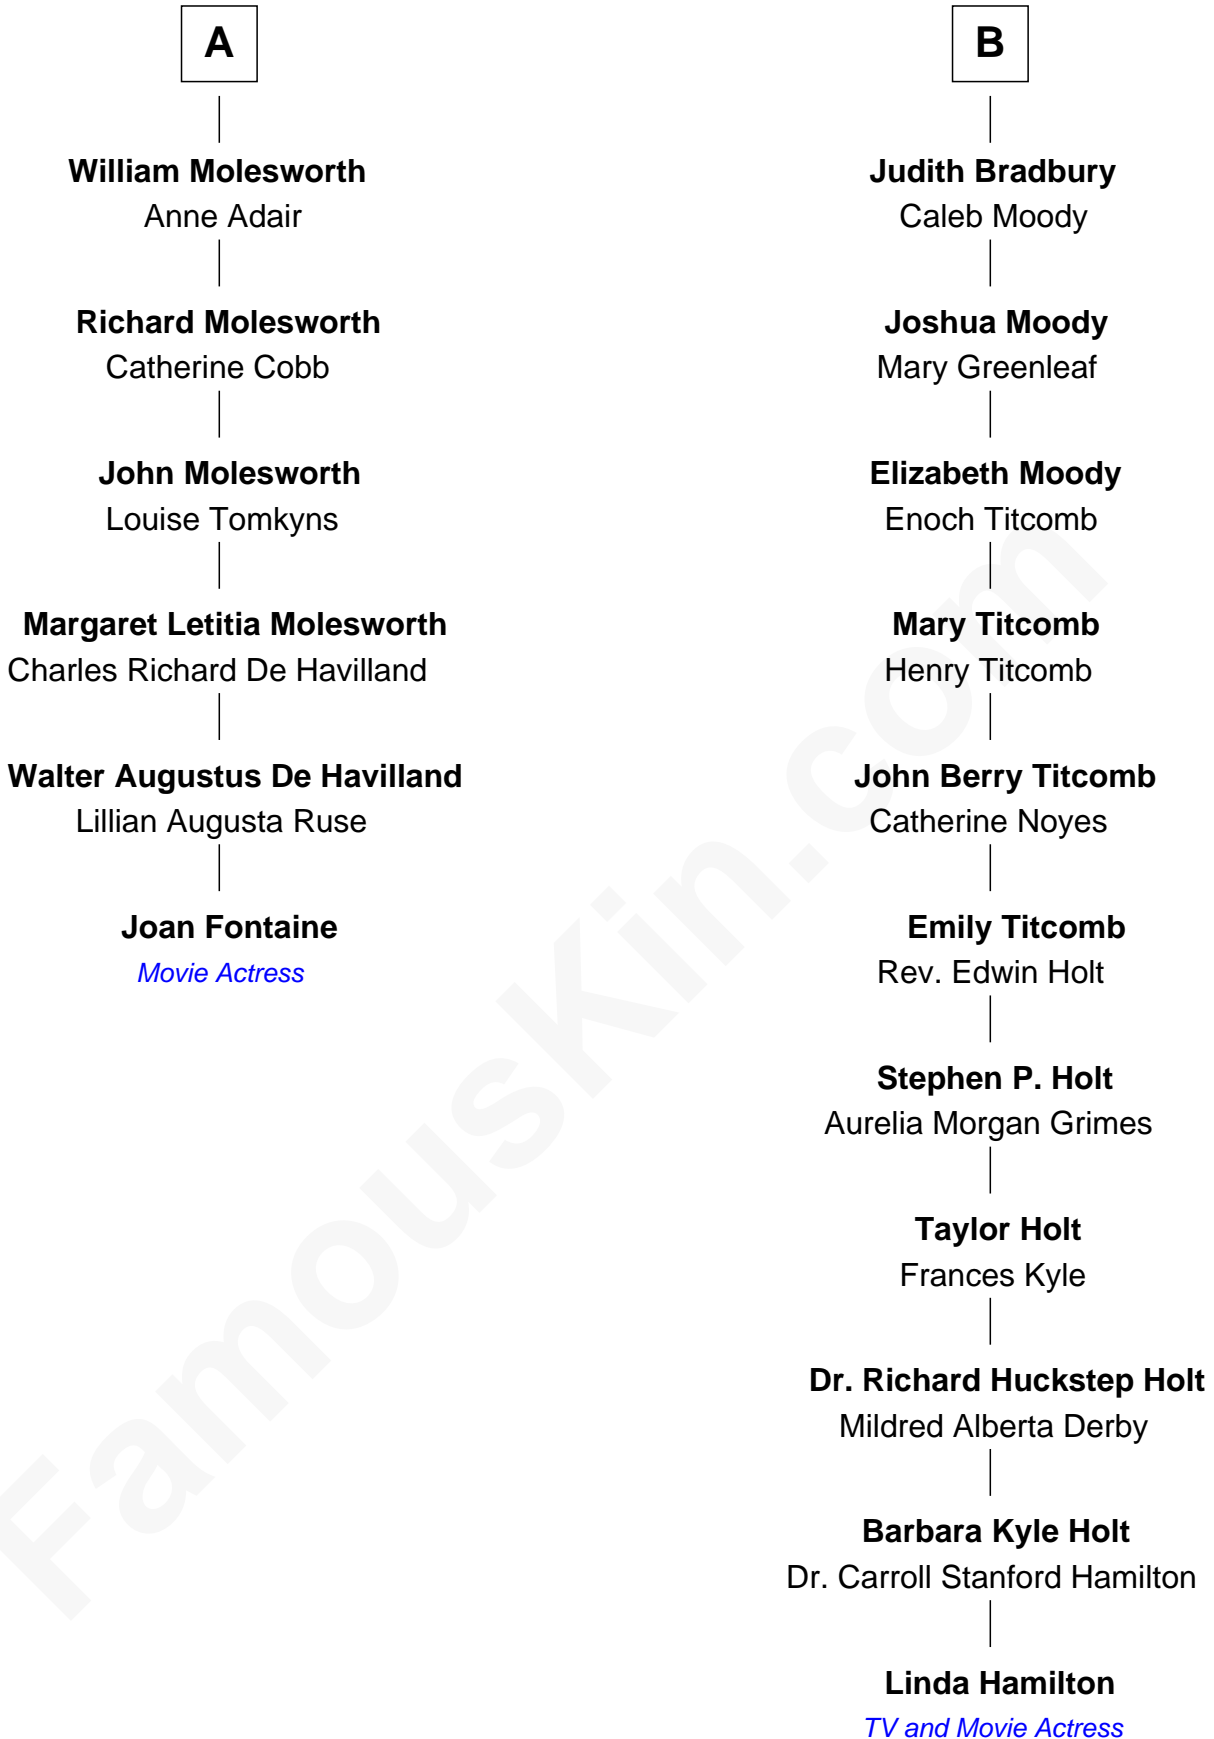

# FamousKin.com Relationship Chart of

**Joan Fontaine**

*Movie Actress*

12th cousin 5 times removed of

**Linda Hamilton**

*TV and Movie Actress*

**William Cotton**

Alice Abbott

Linda Hamilton photo by [Matthew Simoneau](#) (CC BY 2.0)