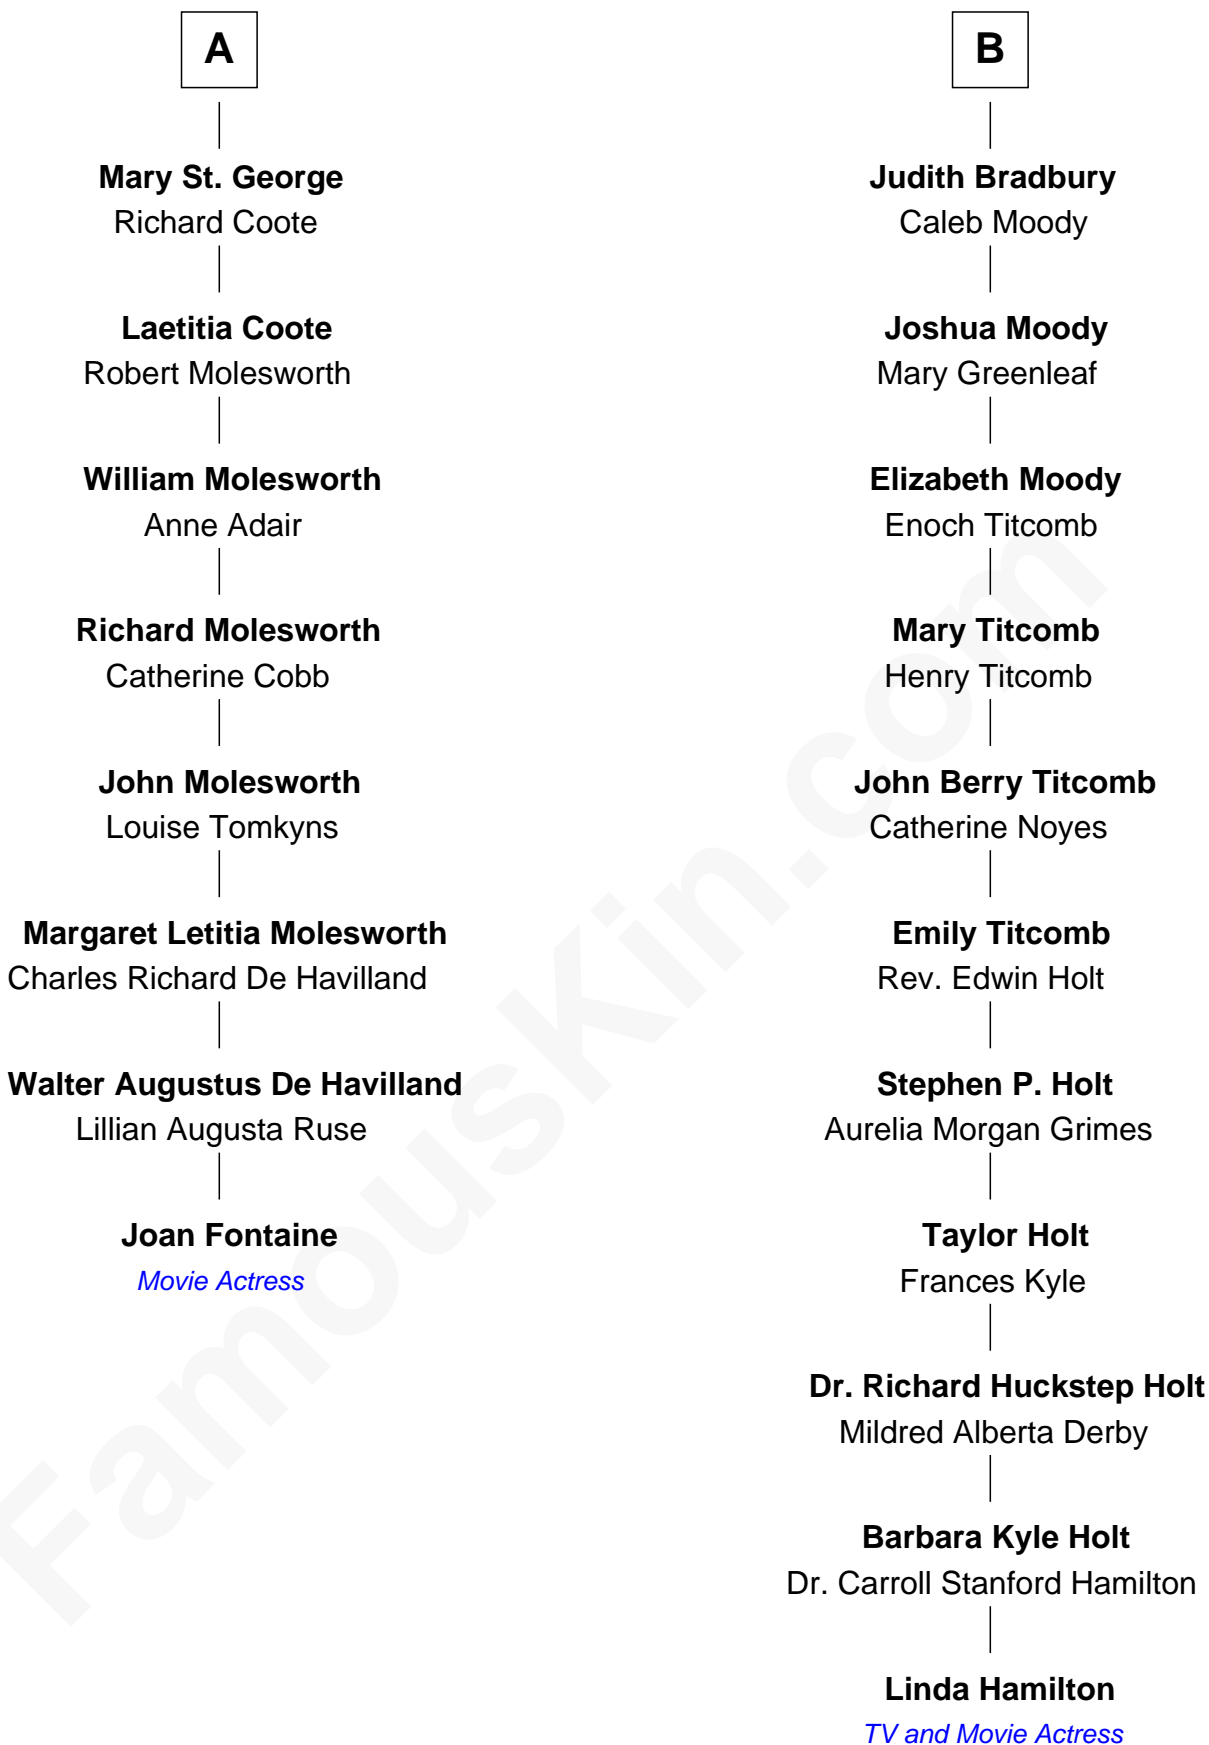

# FamousKin.com Relationship Chart of

**Joan Fontaine**  
*Movie Actress*

14th cousin 3 times removed of

**Linda Hamilton**  
*TV and Movie Actress*

**Sir Lionel de Welles**  
Joan de Waterton

Linda Hamilton photo by [Matthew Simoneau](#) (CC BY 2.0)