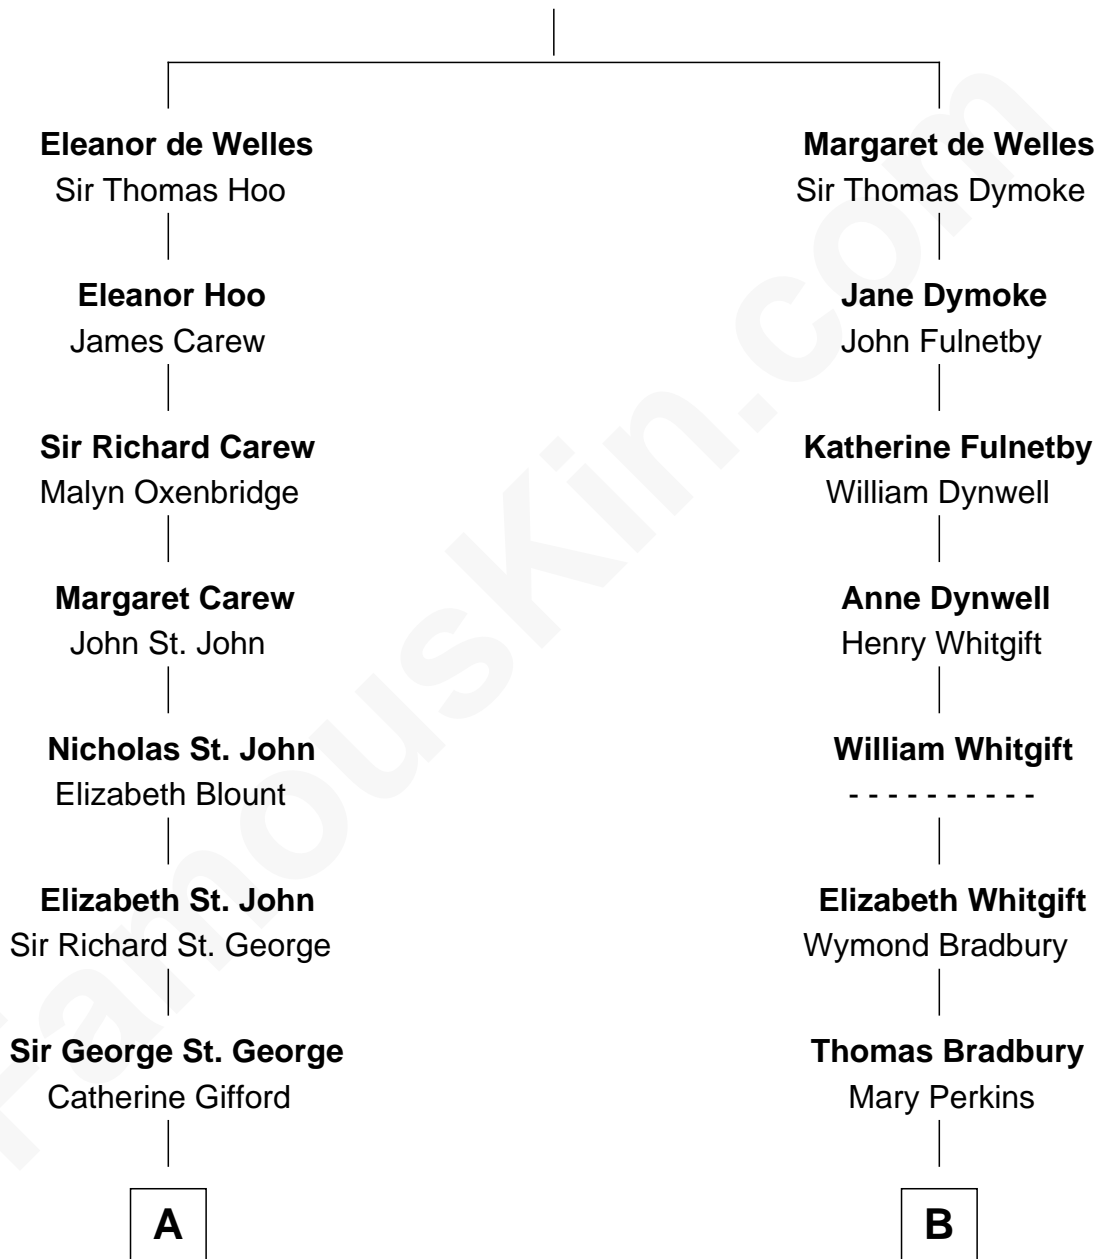

# FamousKin.com Relationship Chart of

**Joan Fontaine**  
*Movie Actress*

14th cousin 3 times removed of

**Linda Hamilton**  
*TV and Movie Actress*

**Sir Lionel de Welles**  
Joan de Waterton

Linda Hamilton photo by [Matthew Simoneau](#) (CC BY 2.0)