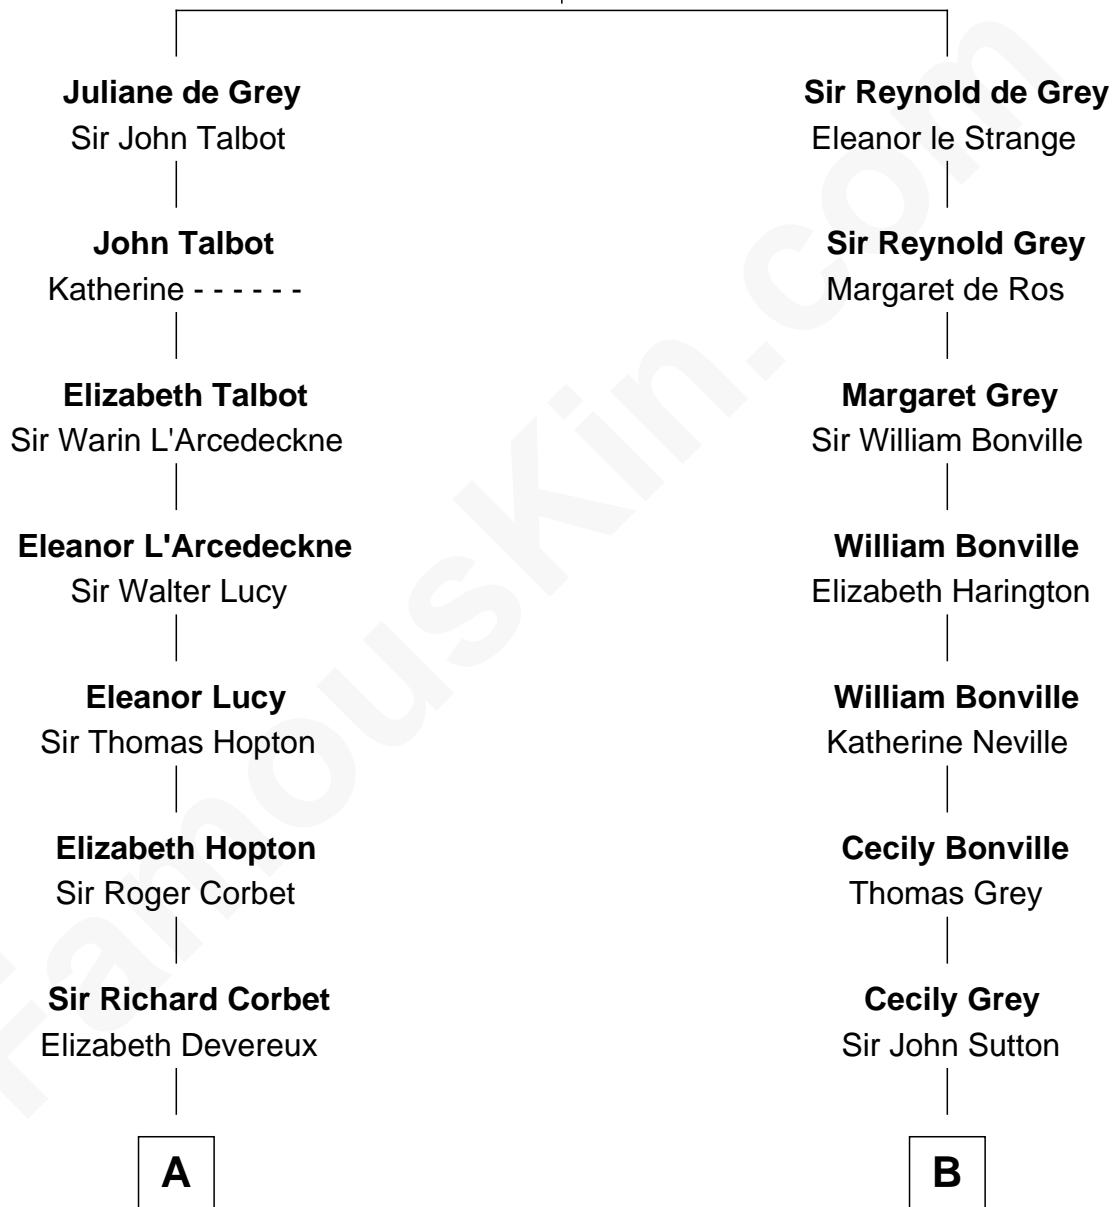

FamousKin.com Relationship Chart of

Joan Fontaine

Movie Actress

19th cousin 2 times removed of

Keri Russell

TV and Movie Actress

Sir Roger de Grey
Elizabeth de Hastings

C

Margaret Letitia Molesworth
Charles Richard De Havilland

Walter Augustus De Havilland
Lillian Augusta Ruse

Joan Fontaine
Movie Actress

D

John Lazelle Fish
Melvina Cheney

Karl Joseph Fish
Mary Emma McNeil

Emma Inez Fish
Kermit Sylvester Stephens