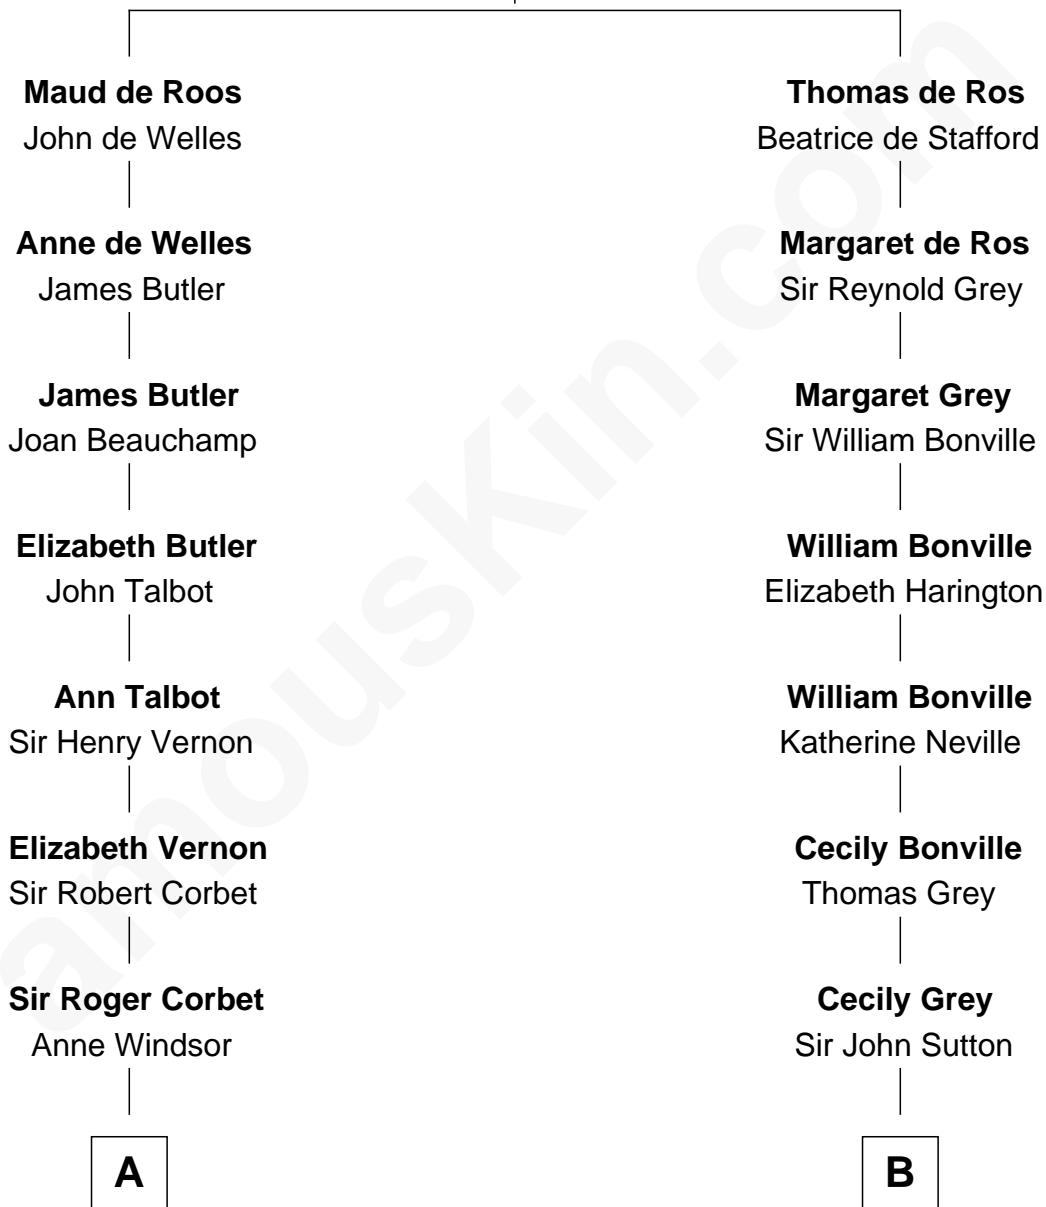

FamousKin.com Relationship Chart of

Joan Fontaine

Movie Actress

17th cousin 4 times removed of

Keri Russell

TV and Movie Actress

Sir William de Ros
Margery de Badlesmere

C

John Lazelle Fish

Melvina Cheney

Karl Joseph Fish

Mary Emma McNeil

Emma Inez Fish

Kermit Sylvester Stephens

Stephanie Stephens

David Harold Russell

Keri Russell

TV and Movie Actress