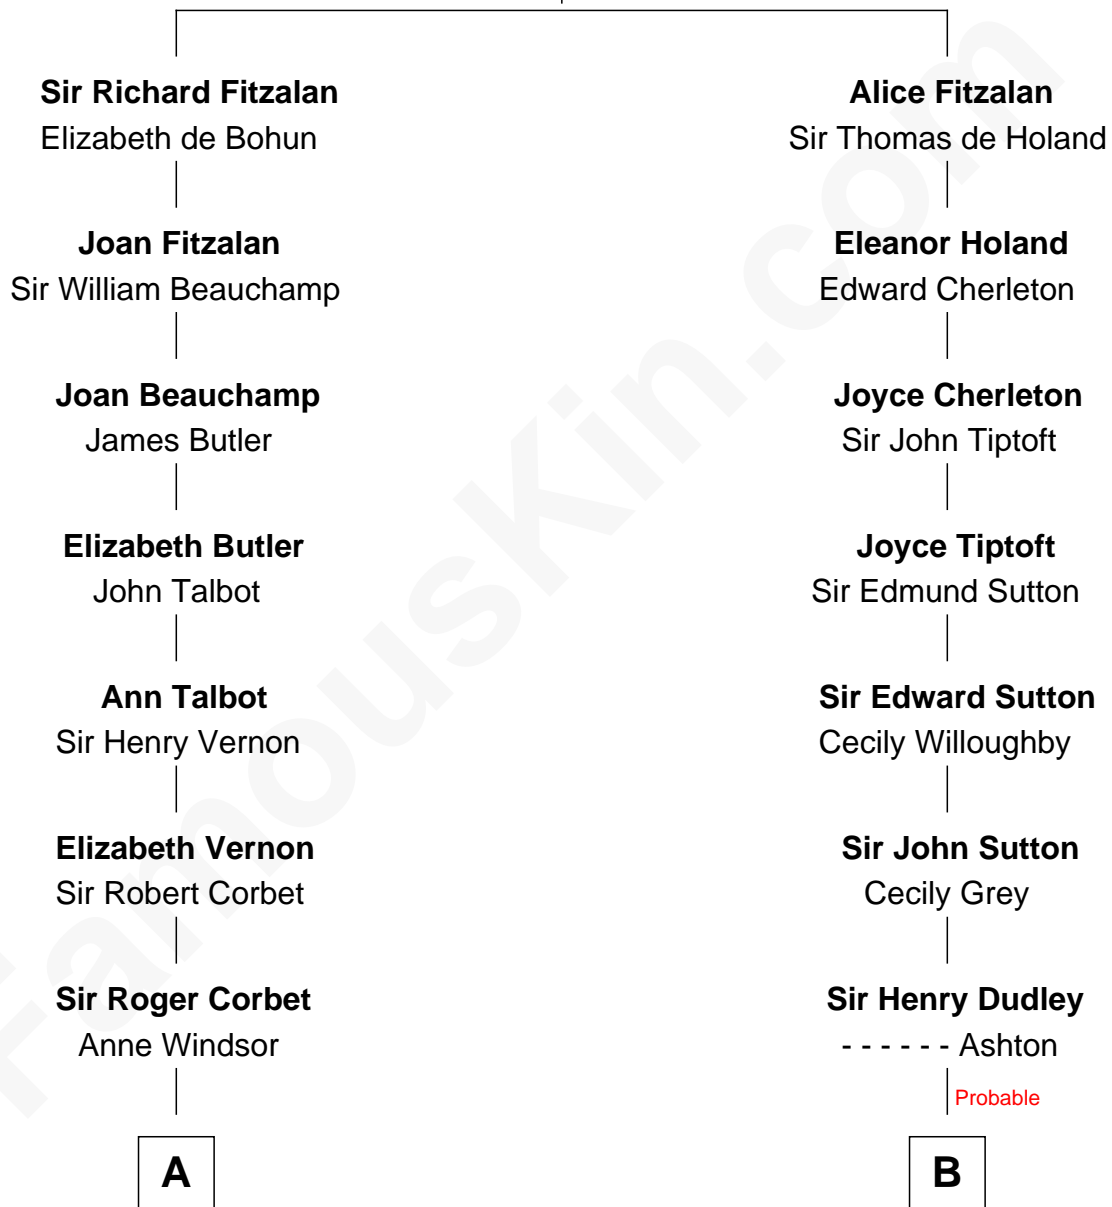

# FamousKin.com Relationship Chart of

**Joan Fontaine**

*Movie Actress*

17th cousin 3 times removed of

**Keri Russell**

*TV and Movie Actress*

**Richard Fitzalan**  
Eleanor Plantagenet

**C**

**Karl Joseph Fish**  
Mary Emma McNeil

**Emma Inez Fish**  
Kermit Sylvester Stephens

**Stephanie Stephens**  
David Harold Russell

**Keri Russell**  
*TV and Movie Actress*