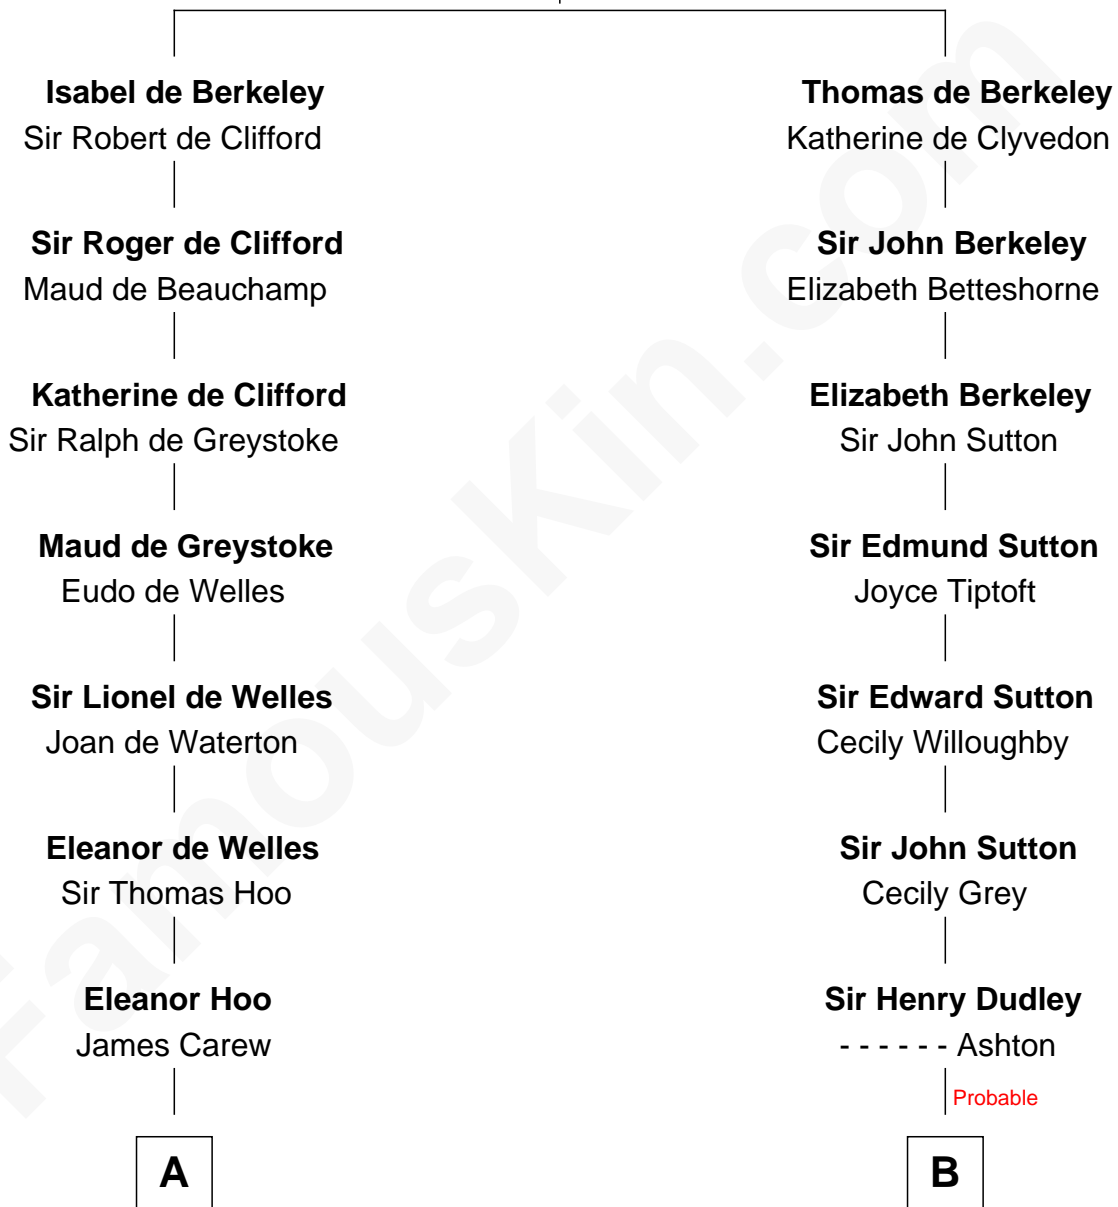

FamousKin.com Relationship Chart of

Joan Fontaine

Movie Actress

19th cousin 1 time removed of

Keri Russell

TV and Movie Actress

Sir Maurice de Berkeley

Eve la Zouche

C

Margaret Letitia Molesworth
Charles Richard De Havilland

Walter Augustus De Havilland
Lillian Augusta Ruse

Joan Fontaine
Movie Actress

D

Karl Joseph Fish
Mary Emma McNeil

Emma Inez Fish
Kermit Sylvester Stephens