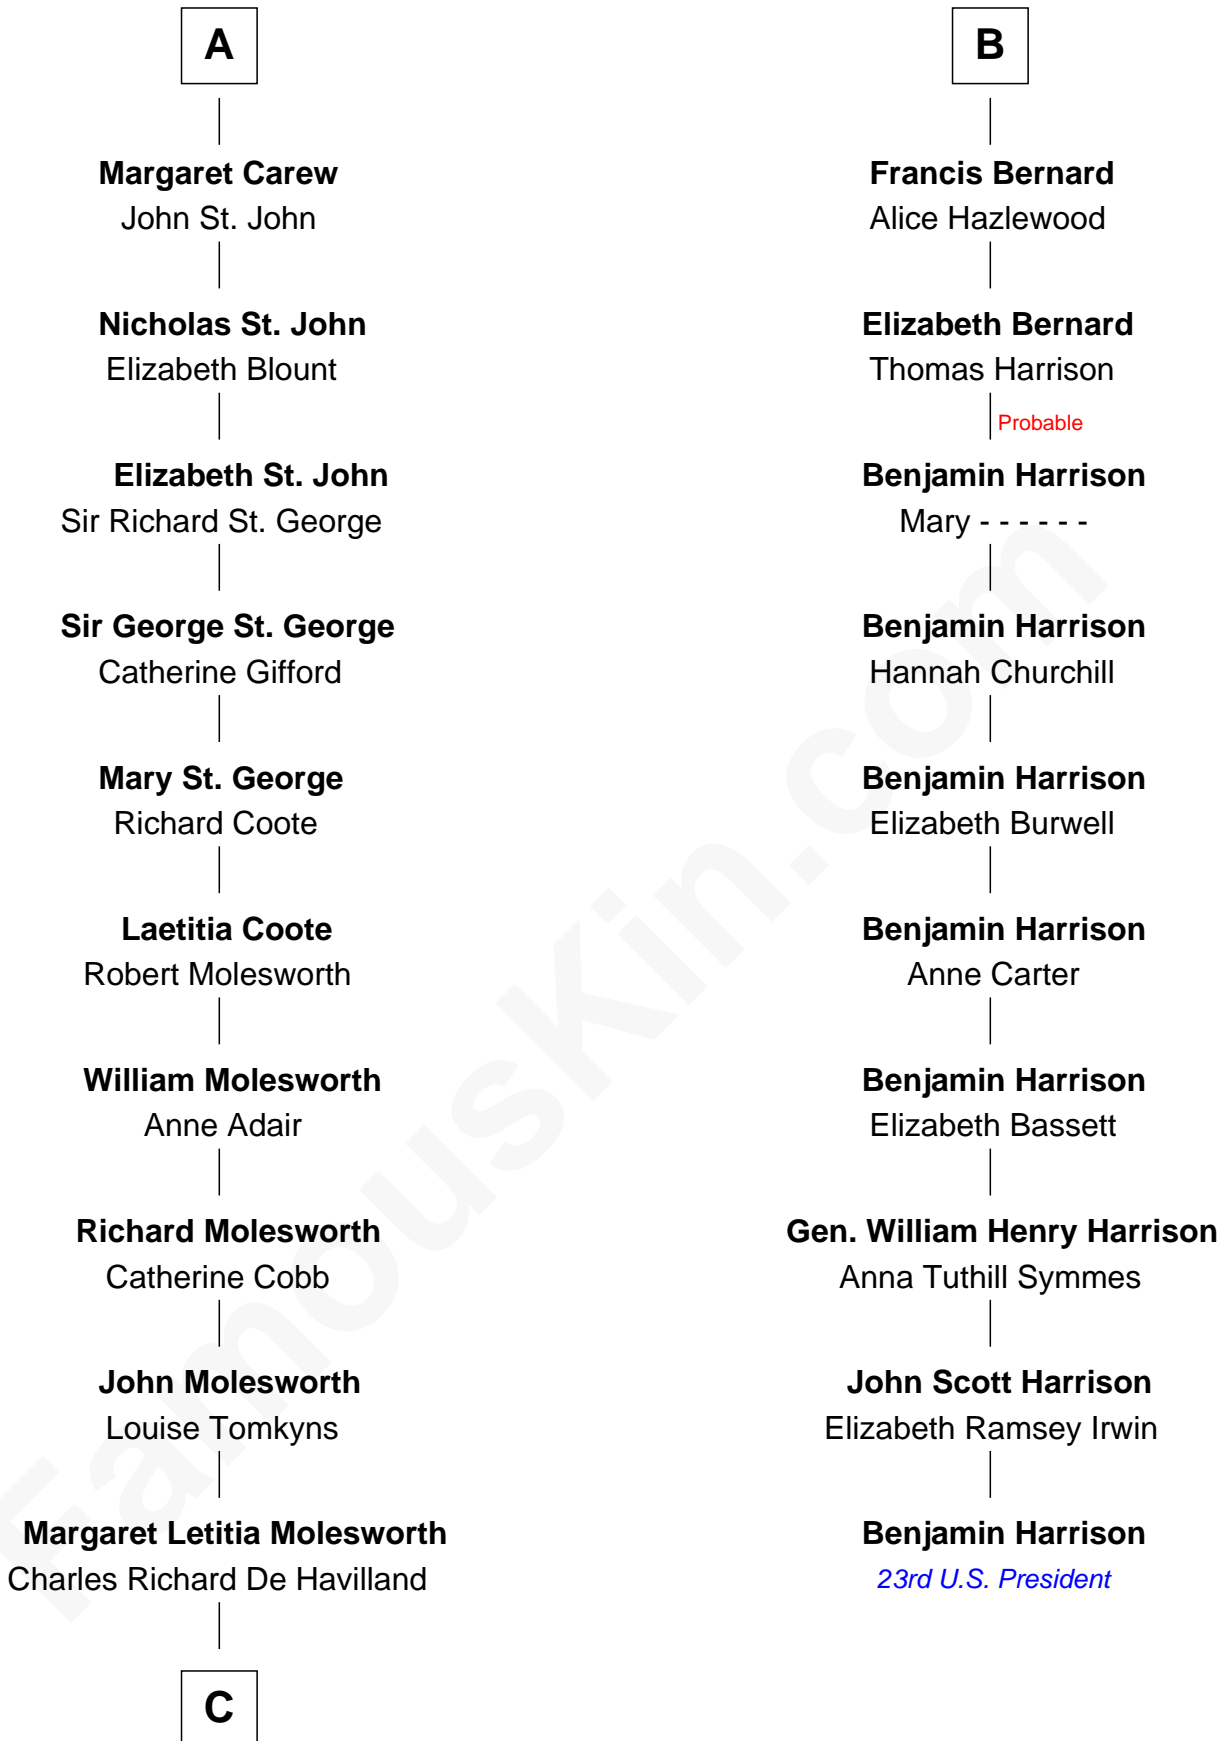

FamousKin.com Relationship Chart of

Joan Fontaine

Movie Actress

16th cousin 2 times removed of

Benjamin Harrison

23rd U.S. President

C

—
Walter Augustus De Havilland

Lillian Augusta Ruse

—
Joan Fontaine

Movie Actress

FamousKin.com