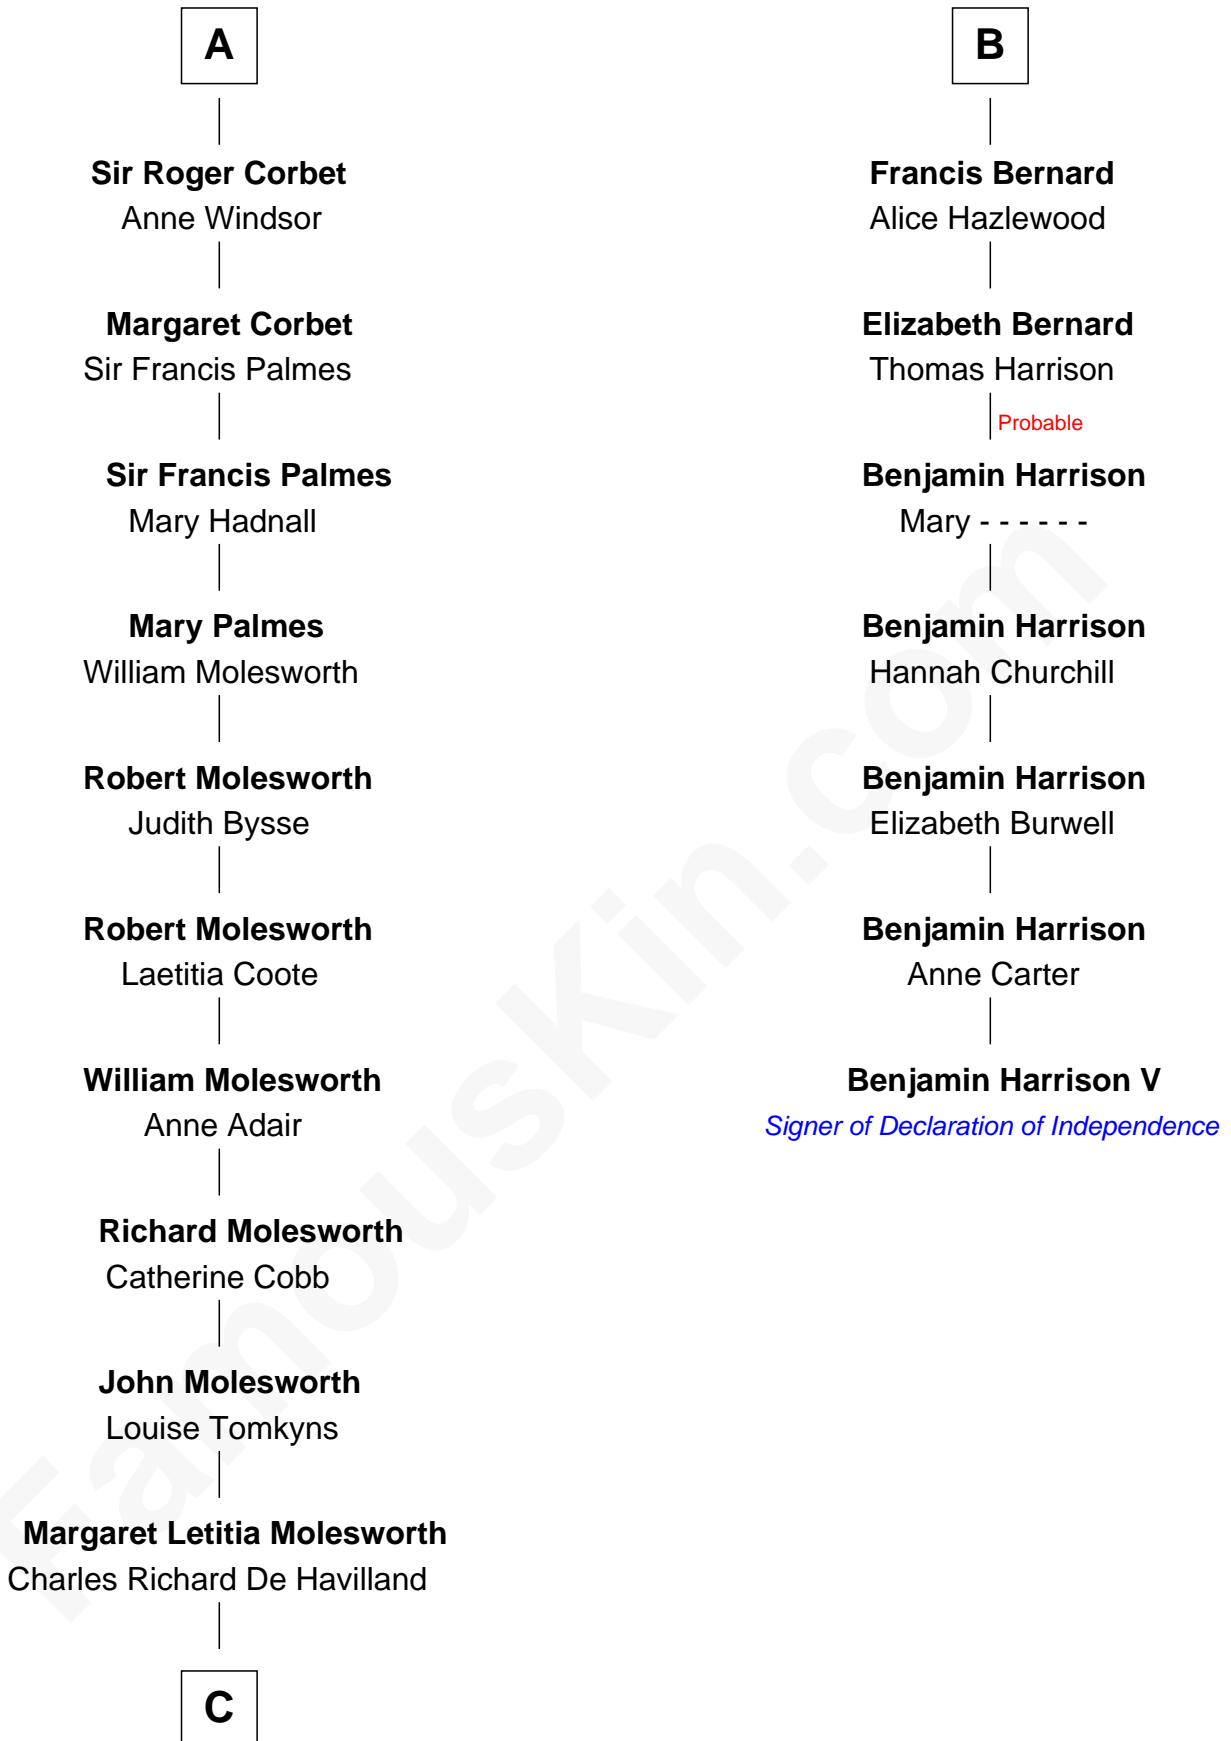

# FamousKin.com Relationship Chart of

**Joan Fontaine**

*Movie Actress*

13th cousin 5 times removed of

**Benjamin Harrison V**

*Signer of the Declaration of Independence*

**C**

—  
**Walter Augustus De Havilland**

Lillian Augusta Ruse

—  
**Joan Fontaine**

*Movie Actress*

FamousKin.com