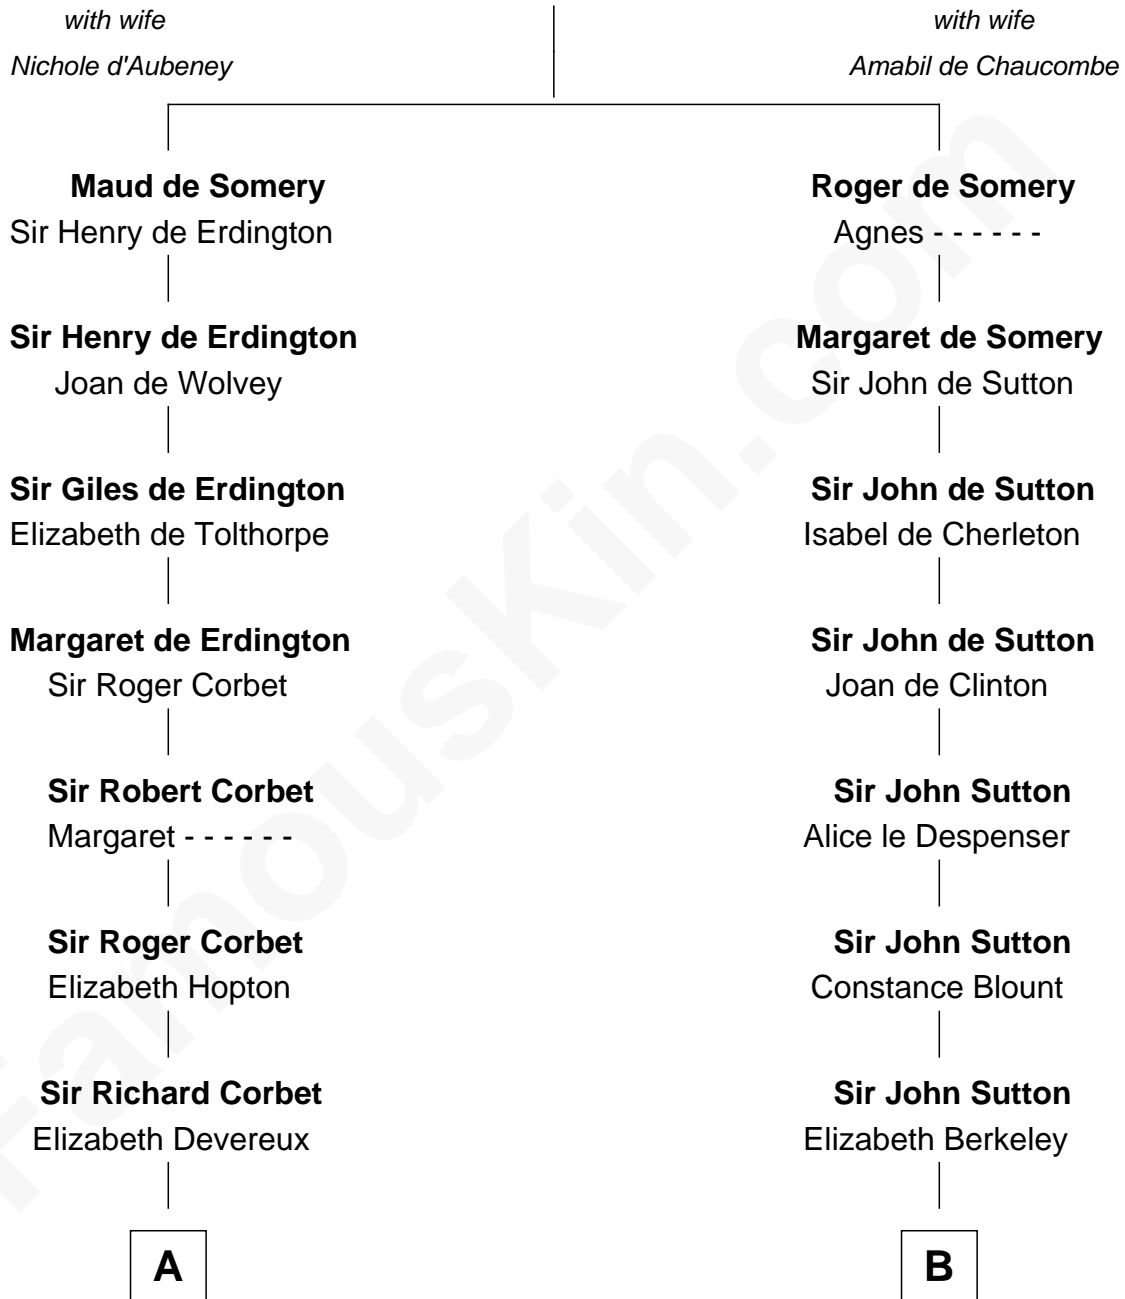

FamousKin.com Relationship Chart of

Joan Fontaine

Movie Actress

19th cousin 1 time removed of

William Marsh Rice

Founder of Rice University

Sir Roger de Somery

C

Margaret Letitia Molesworth
Charles Richard De Havilland

Walter Augustus De Havilland
Lillian Augusta Ruse

Joan Fontaine
Movie Actress

D

Hannah Holbrook
Urban Bates

Sarah Bates
David Rice

David Rice
Patty Hall