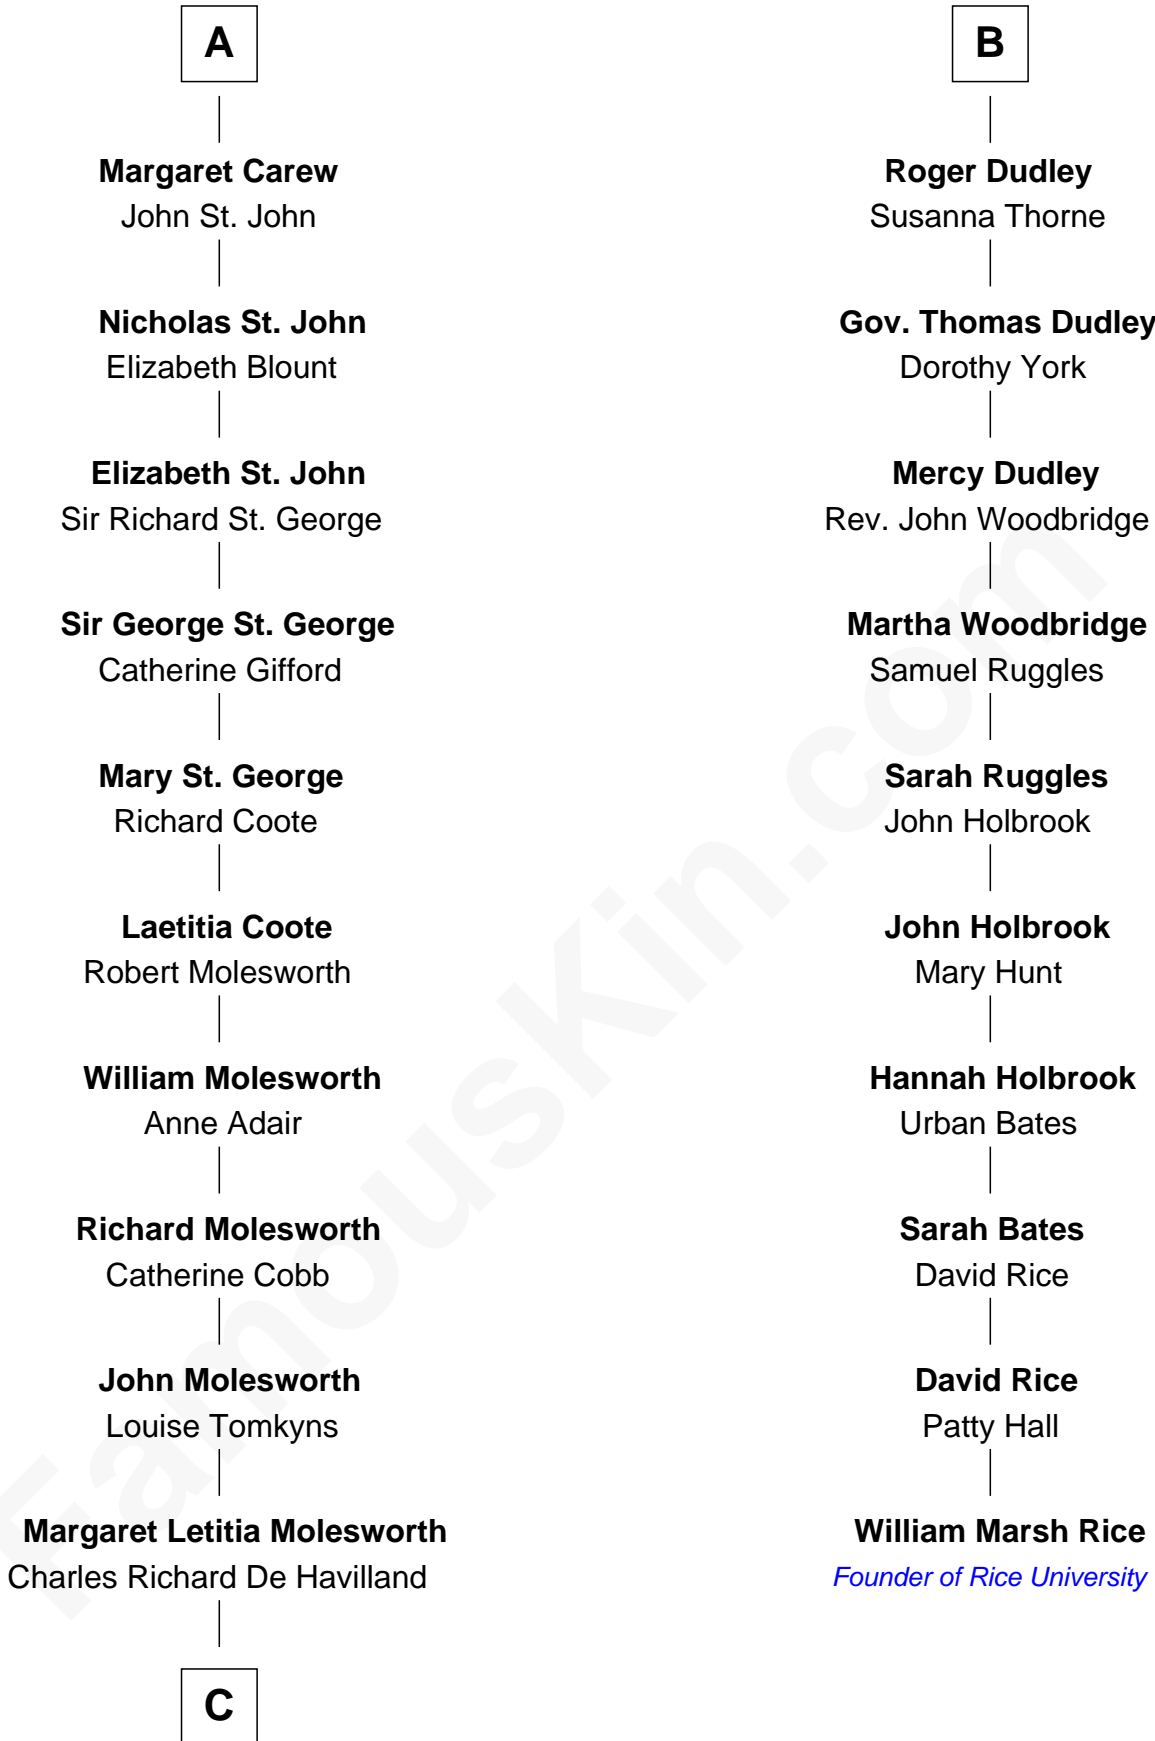

# FamousKin.com Relationship Chart of

**Joan Fontaine**

*Movie Actress*

16th cousin 2 times removed of

**William Marsh Rice**

*Founder of Rice University*

**C**

—  
**Walter Augustus De Havilland**

Lillian Augusta Ruse

—  
**Joan Fontaine**

*Movie Actress*

FamousKin.com