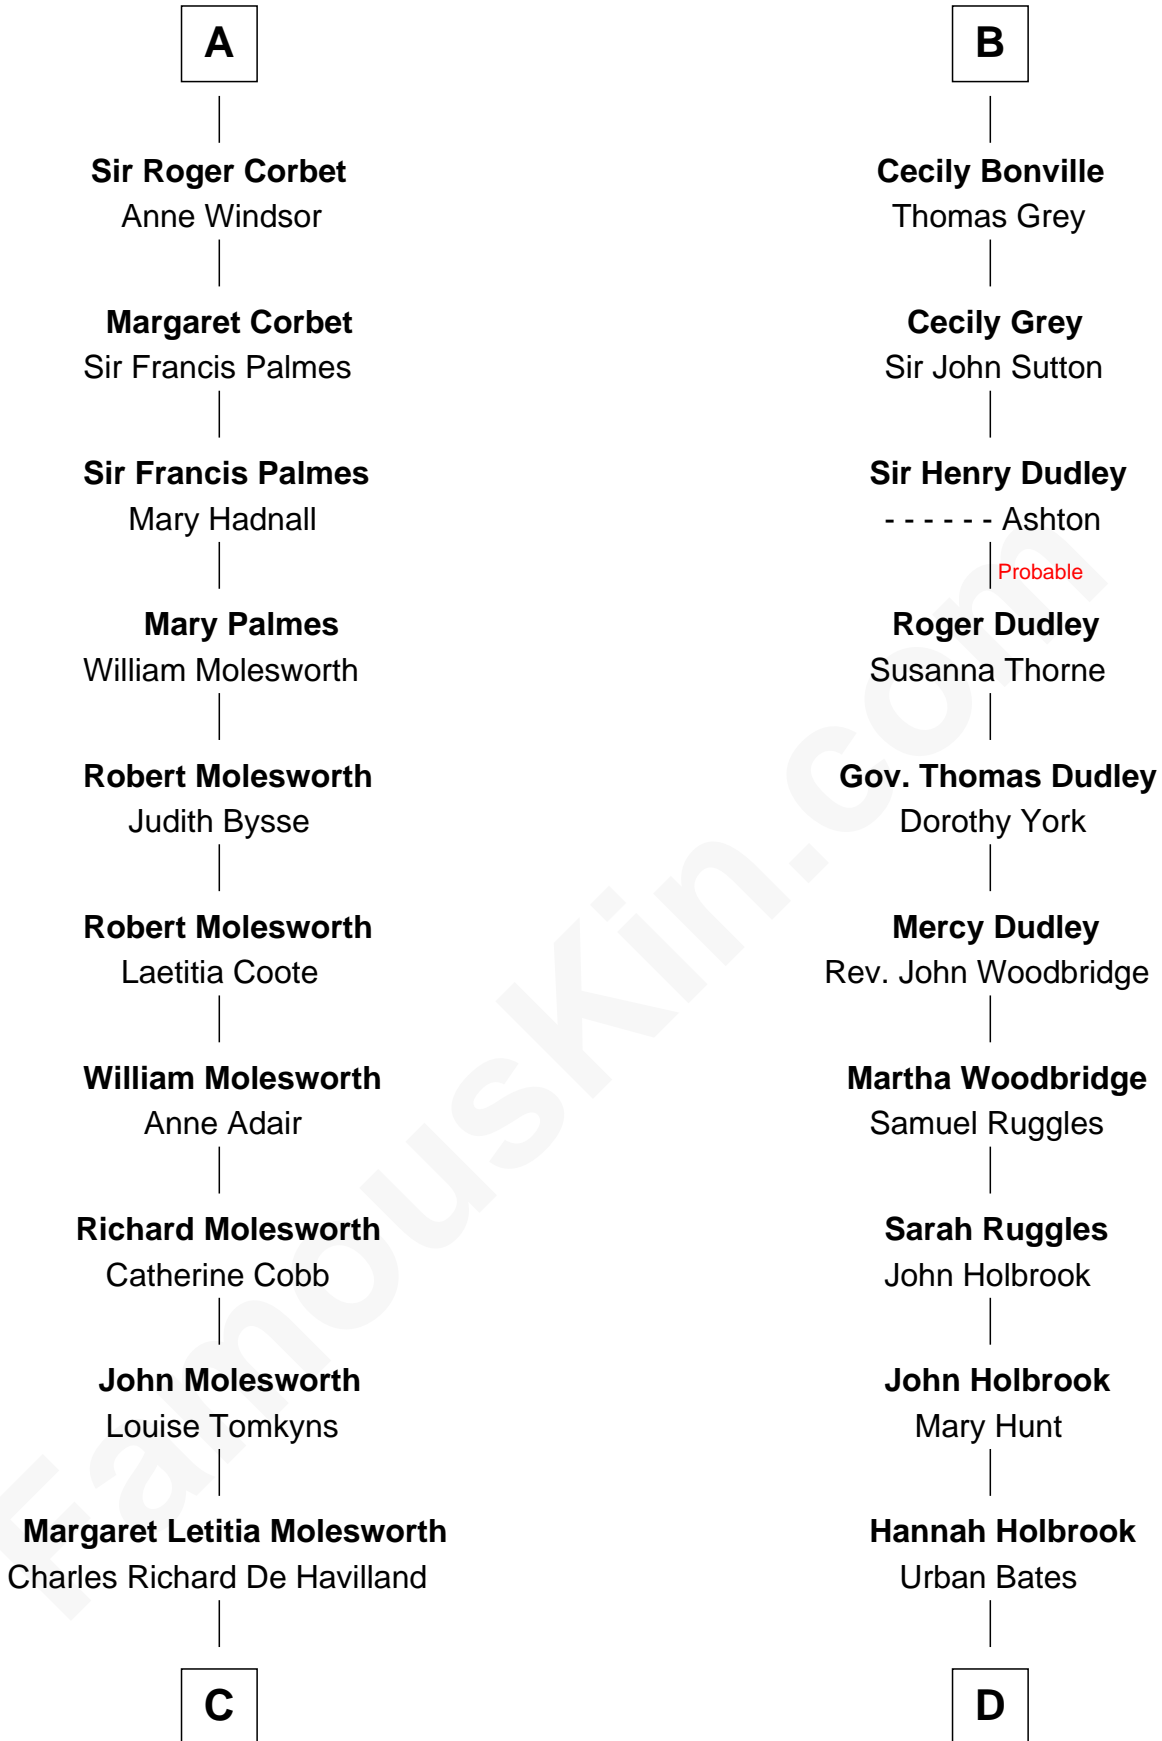

FamousKin.com Relationship Chart of

Joan Fontaine

Movie Actress

18th cousin 1 time removed of

William Marsh Rice

Founder of Rice University

Sir Richard de Burgh

Margaret - - - - -

Elizabeth Butler

John Talbot

Ann Talbot

Sir Henry Vernon

Elizabeth Vernon

Sir Robert Corbet

A

Eleanor de Burgh

Sir Thomas de Multon

Elizabeth de Multon

Sir Robert de Harington

Sir John Harington

- - - - -

Sir Robert Harington

Isabel Loring

Sir William Harington

Margaret Hill

Elizabeth Harington

William Bonville

William Bonville

Katherine Neville

B

FamousKin.com