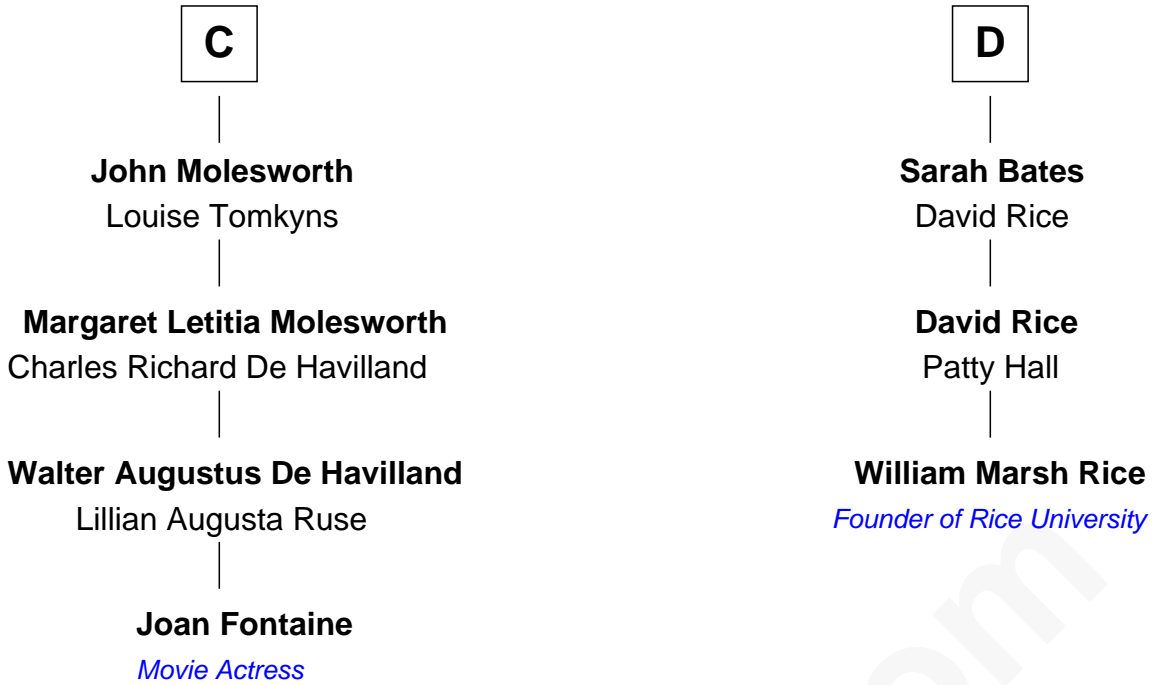

# FamousKin.com Relationship Chart of

**Joan Fontaine**

*Movie Actress*

19th cousin 1 time removed of

**William Marsh Rice**

*Founder of Rice University*

**Sir Hugh le Despencer**

Isabella de Beauchamp

**Sir Edmund Ferrers**

Ellen Roche

**Sir William Ferrers**

Elizabeth Belknap

**Anne Ferrers**

Sir Walter Devereux

**A**

**Sir Philip le Despencer**

Margaret de Goushill

**Sir Philip le Despencer**

Joan de Cobham

**Sir Philip le Despencer**

Elizabeth - - - - -

**Alice le Despenser**

Sir John Sutton

**Sir John Sutton**

Constance Blount

**Sir John Sutton**

Elizabeth Berkeley

**Sir Edmund Sutton**

Joyce Tiptoft

**B**

FamousKin.com