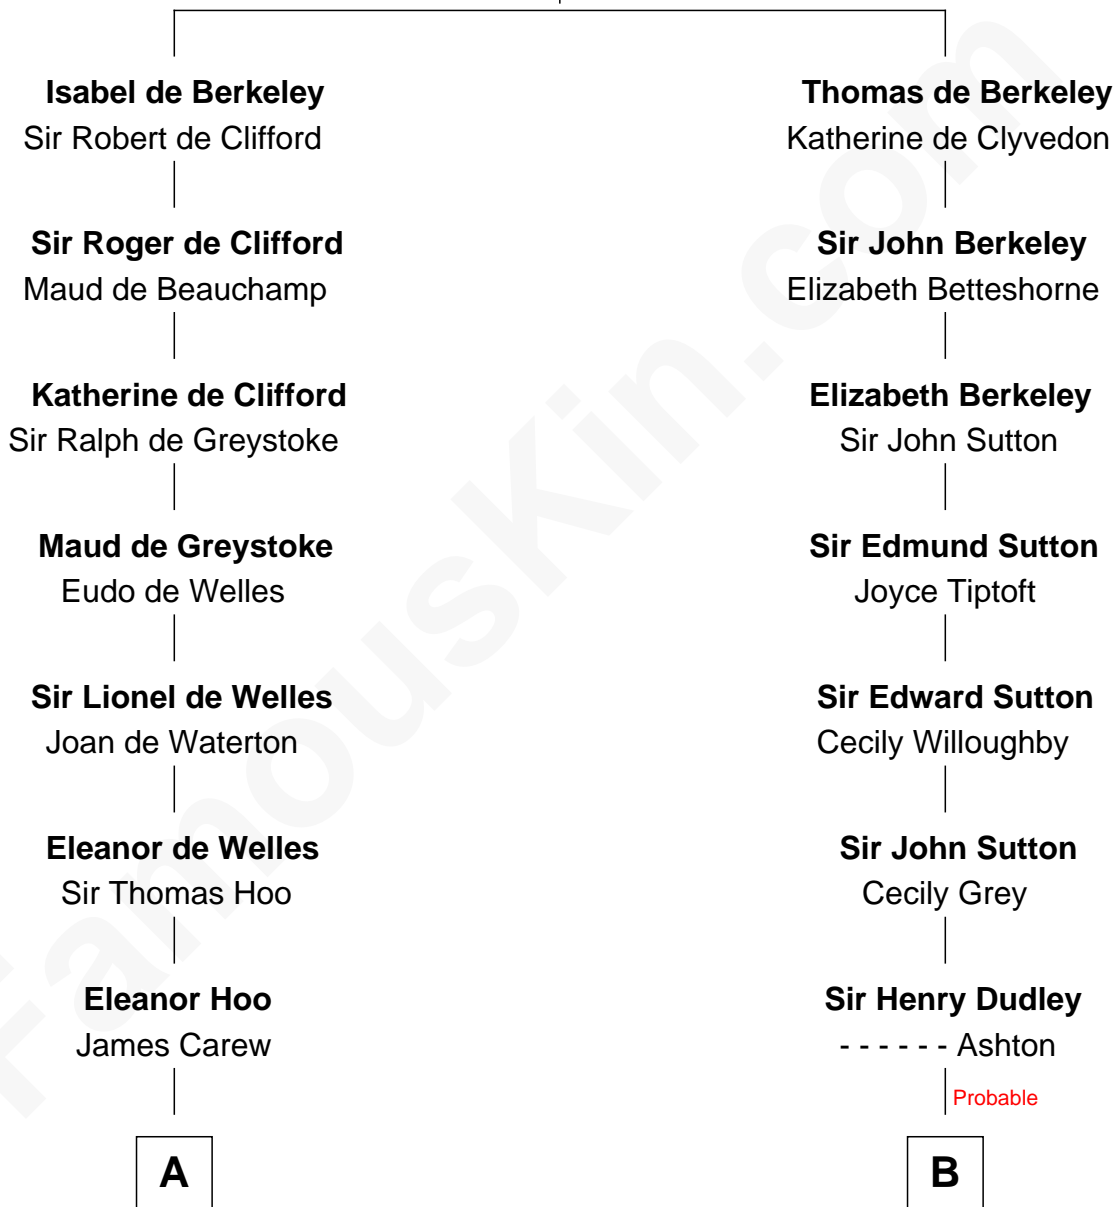

FamousKin.com Relationship Chart of

Joan Fontaine

Movie Actress

16th cousin 3 times removed of

William Marsh Rice

Founder of Rice University

Sir Maurice de Berkeley

Eve la Zouche

C

Margaret Letitia Molesworth

Charles Richard De Havilland

Walter Augustus De Havilland

Lillian Augusta Ruse

Joan Fontaine

Movie Actress

FamousKin.com