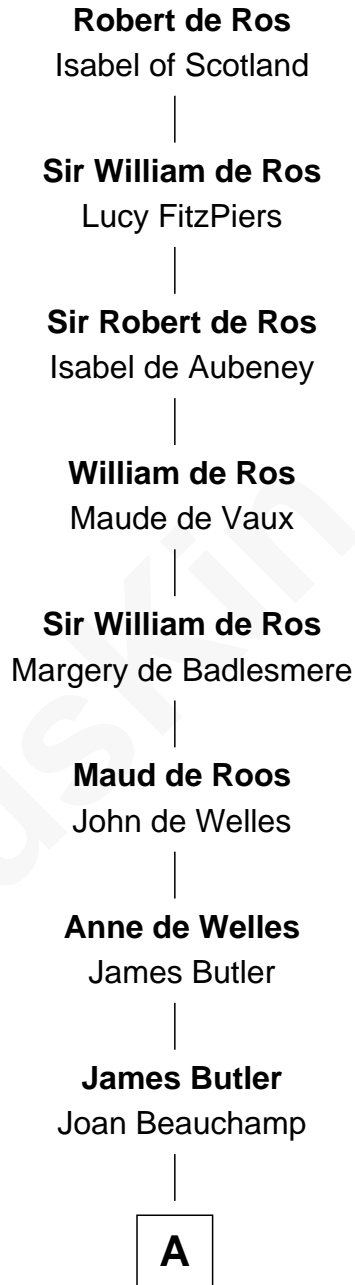

FamousKin.com Relationship Chart of

Joan Fontaine

Movie Actress

20th Great-granddaughter of

Robert de Ros

Magna Carta Surety

A

Elizabeth Butler

John Talbot

Ann Talbot

Sir Henry Vernon

Elizabeth Vernon

Sir Robert Corbet

Sir Roger Corbet

Anne Windsor

Margaret Corbet

Sir Francis Palmes

Sir Francis Palmes

Mary Hadnall

Mary Palmes

William Molesworth

Robert Molesworth

Judith Bysse

Robert Molesworth