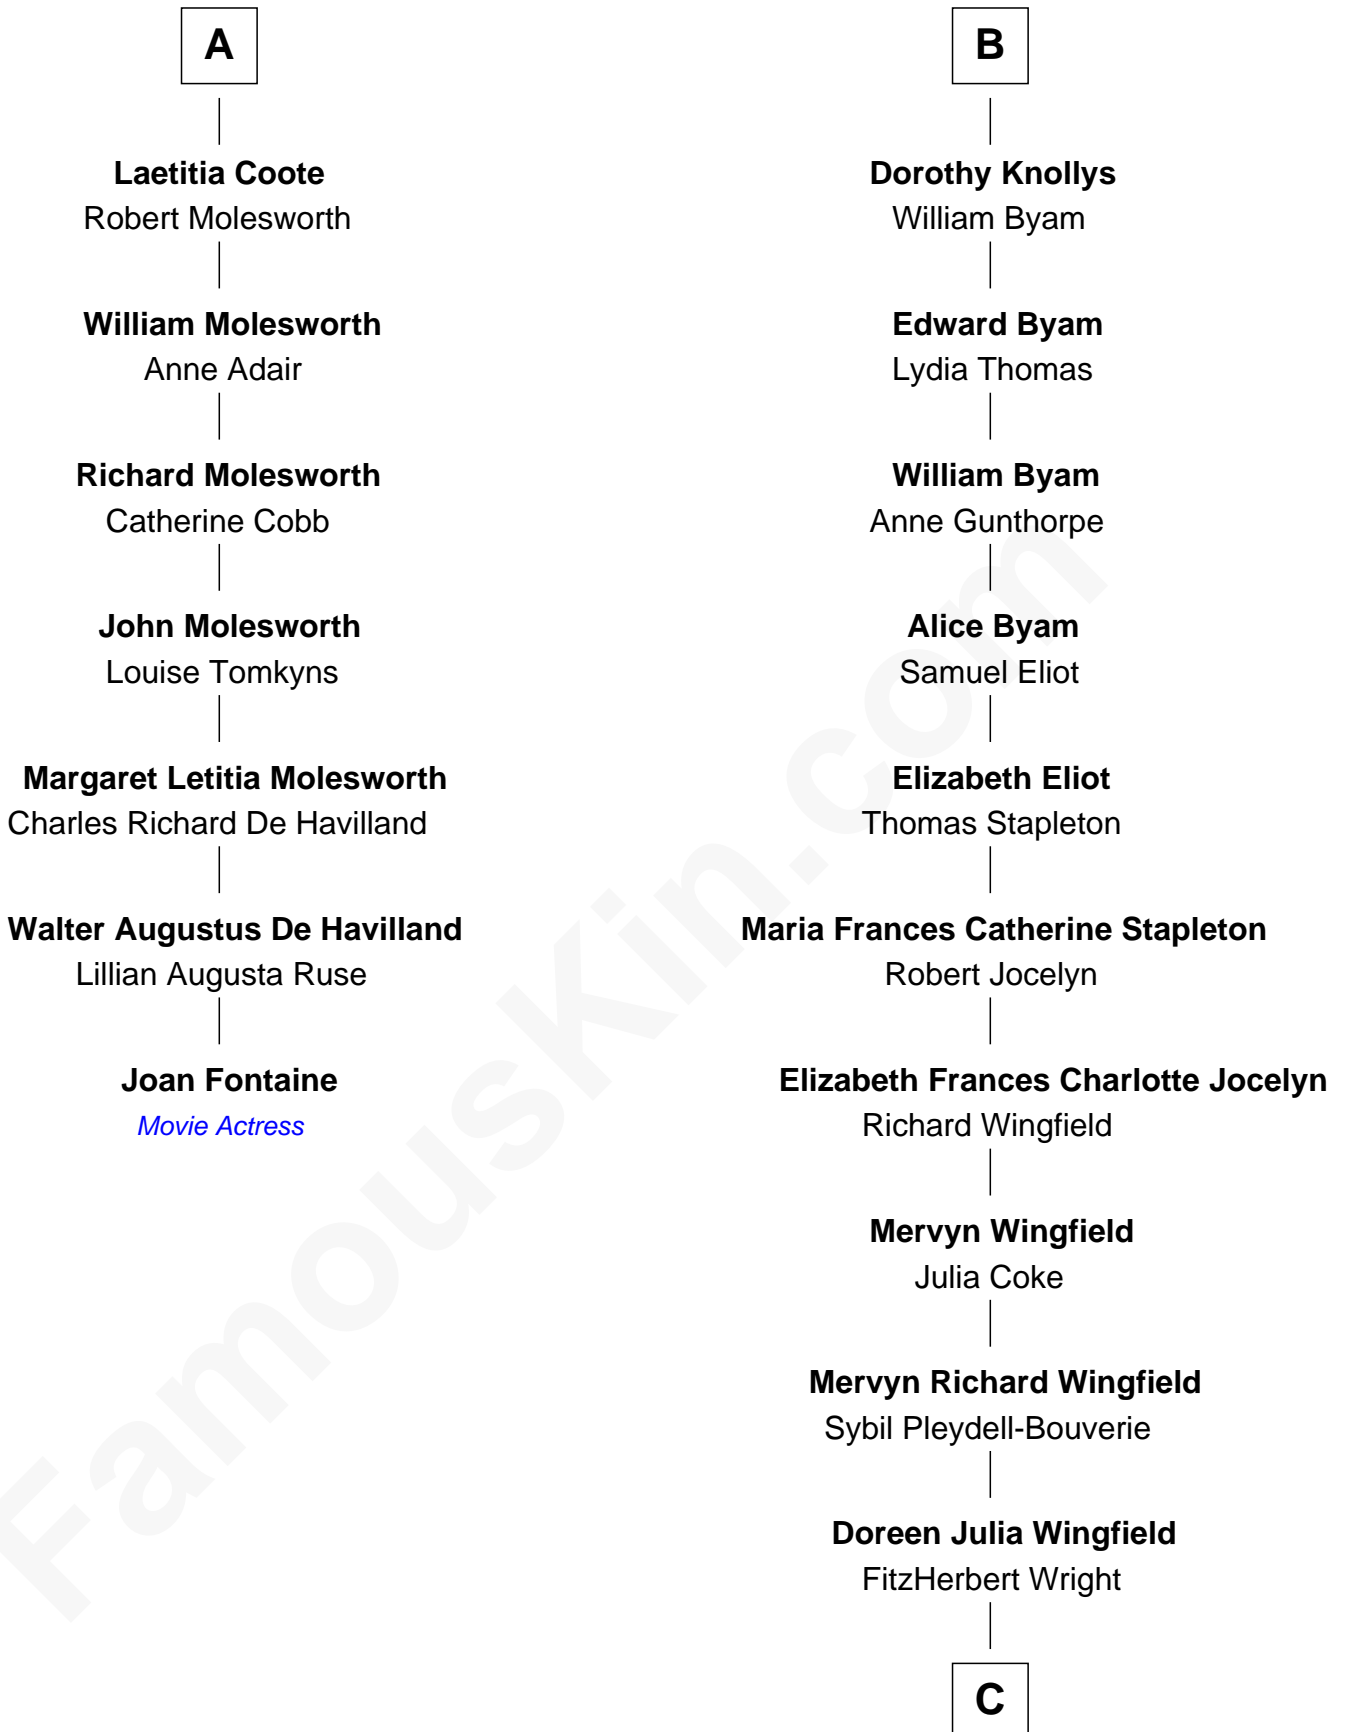

*with wife
Elizabeth Wychingham*

Eleanor Hoo

James Carew

Anne Hoo

Sir Geoffrey Boleyn

Sir Richard Carew

Malyn Oxenbridge

Sir William Boleyn

Sir William Carey

Elizabeth St. John

Sir Richard St. George

Catherine Carey

Sir Francis Knollys

Sir George St. George

Catherine Gifford

Richard Knollys

Jane Heigham

Mary St. George

Richard Coote

Francis Knollys

Alice Beecher

A

B

C

Susan Mary Wright
Ronald Ivor Ferguson

Sarah Ferguson
Duchess of York

FamousKin.com