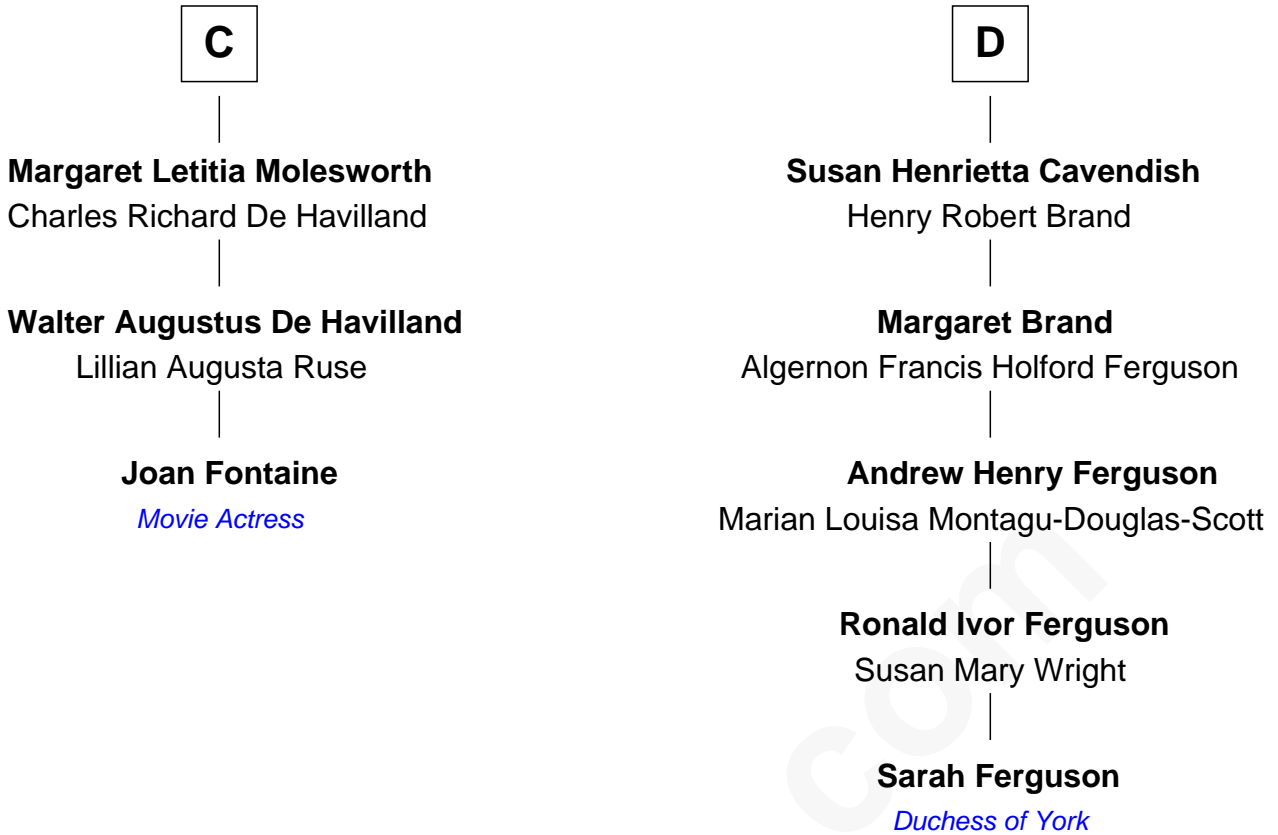

FamousKin.com Relationship Chart of

Joan Fontaine

Movie Actress

19th cousin 2 times removed of

Sarah Ferguson

Duchess of York

Sir Roger de Grey
Elizabeth de Hastings

Sarah Ferguson photo by [Norbert Aepli](#) [\(CC BY 3.0\)](#)