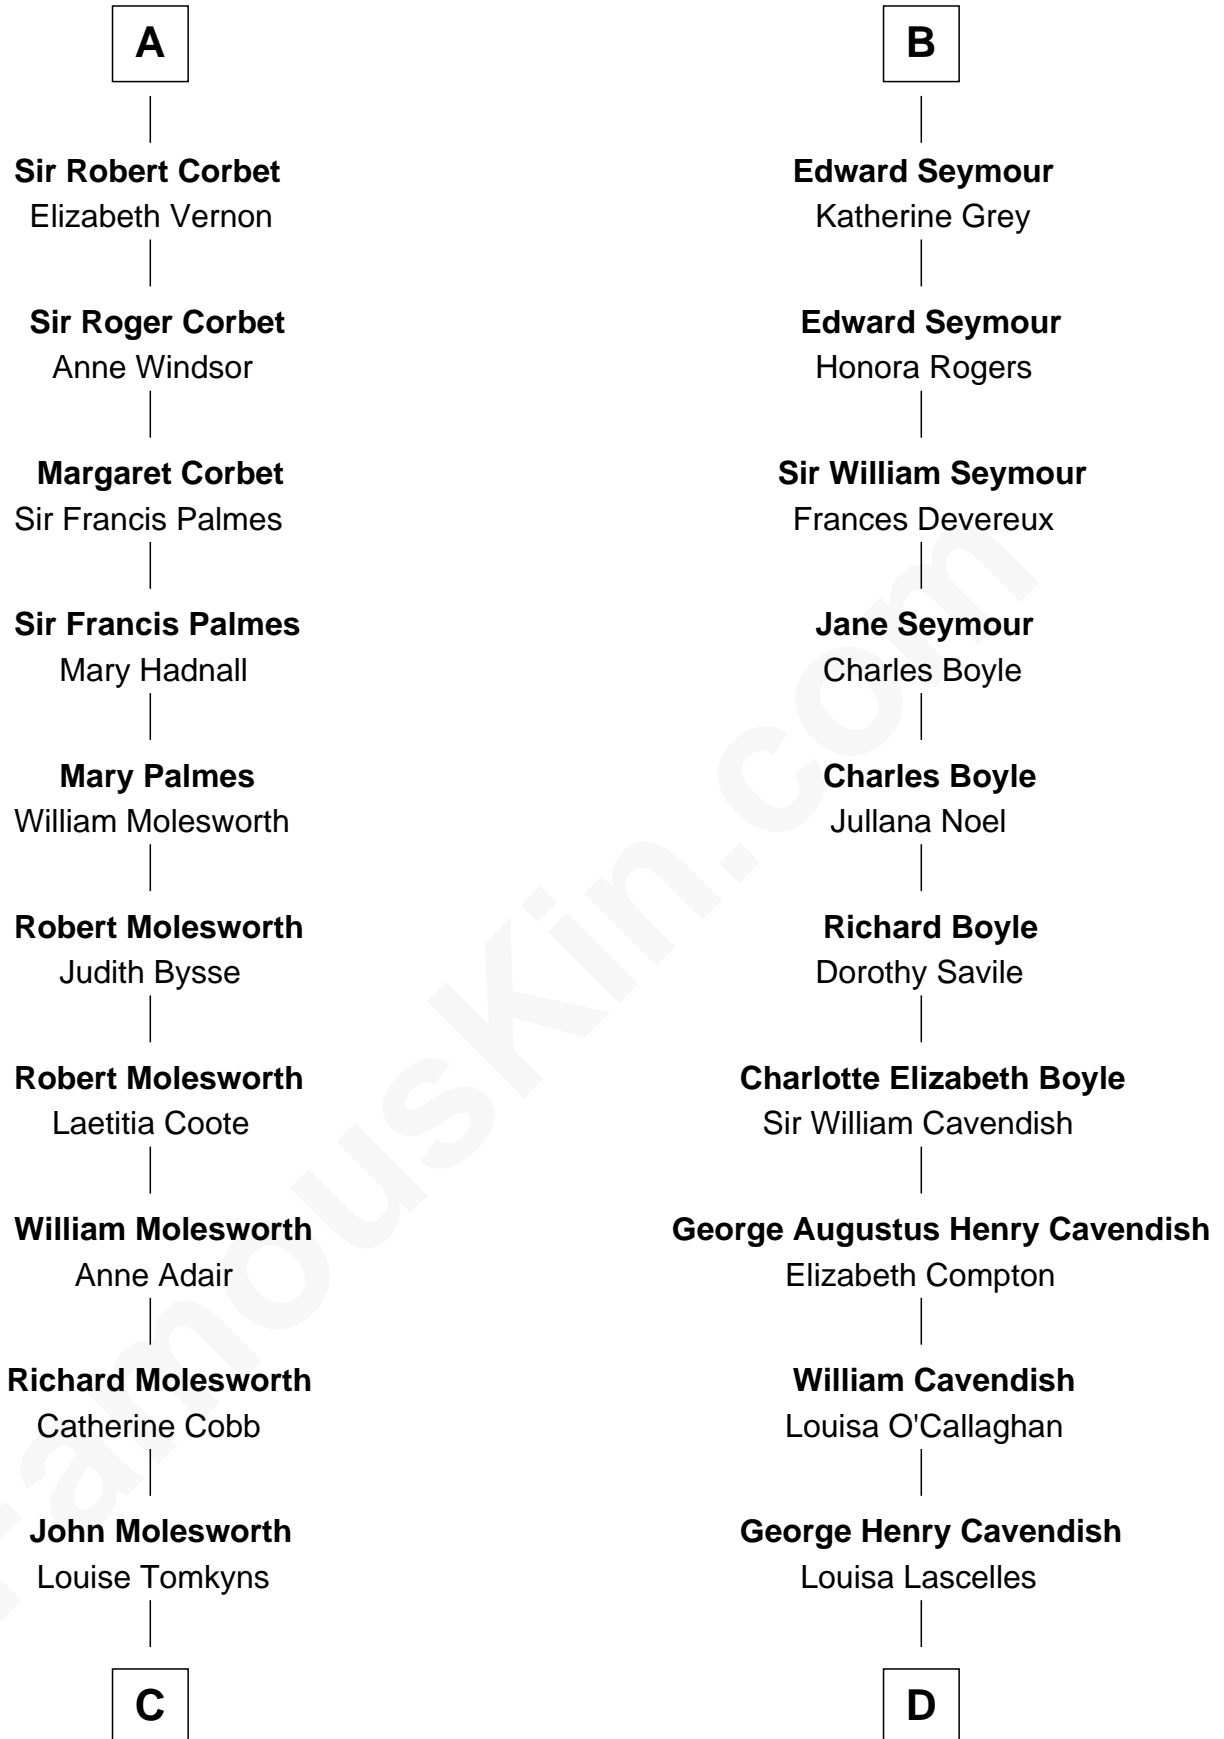

FamousKin.com Relationship Chart of

Joan Fontaine

Movie Actress

19th cousin 2 times removed of

Sarah Ferguson

Duchess of York

Sir Roger de Grey
Elizabeth de Hastings

Sarah Ferguson photo by [Norbert Aepli](#) [\(CC BY 3.0\)](#)