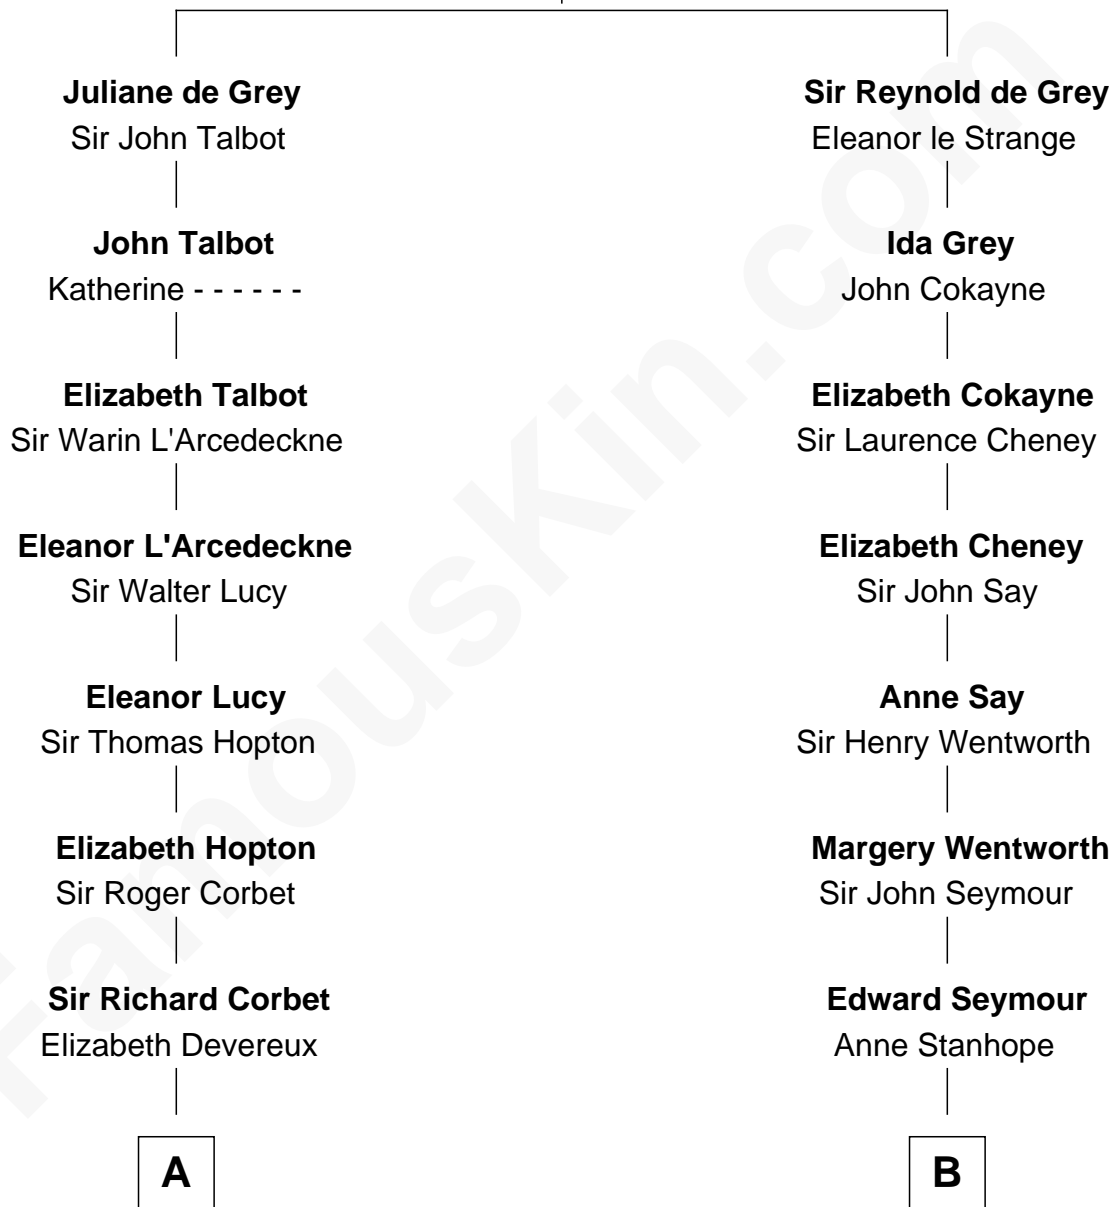

FamousKin.com Relationship Chart of

Joan Fontaine

Movie Actress

19th cousin 2 times removed of

Sarah Ferguson

Duchess of York

Sir Roger de Grey
Elizabeth de Hastings

Sarah Ferguson photo by [Norbert Aepli](#) [\(CC BY 3.0\)](#)