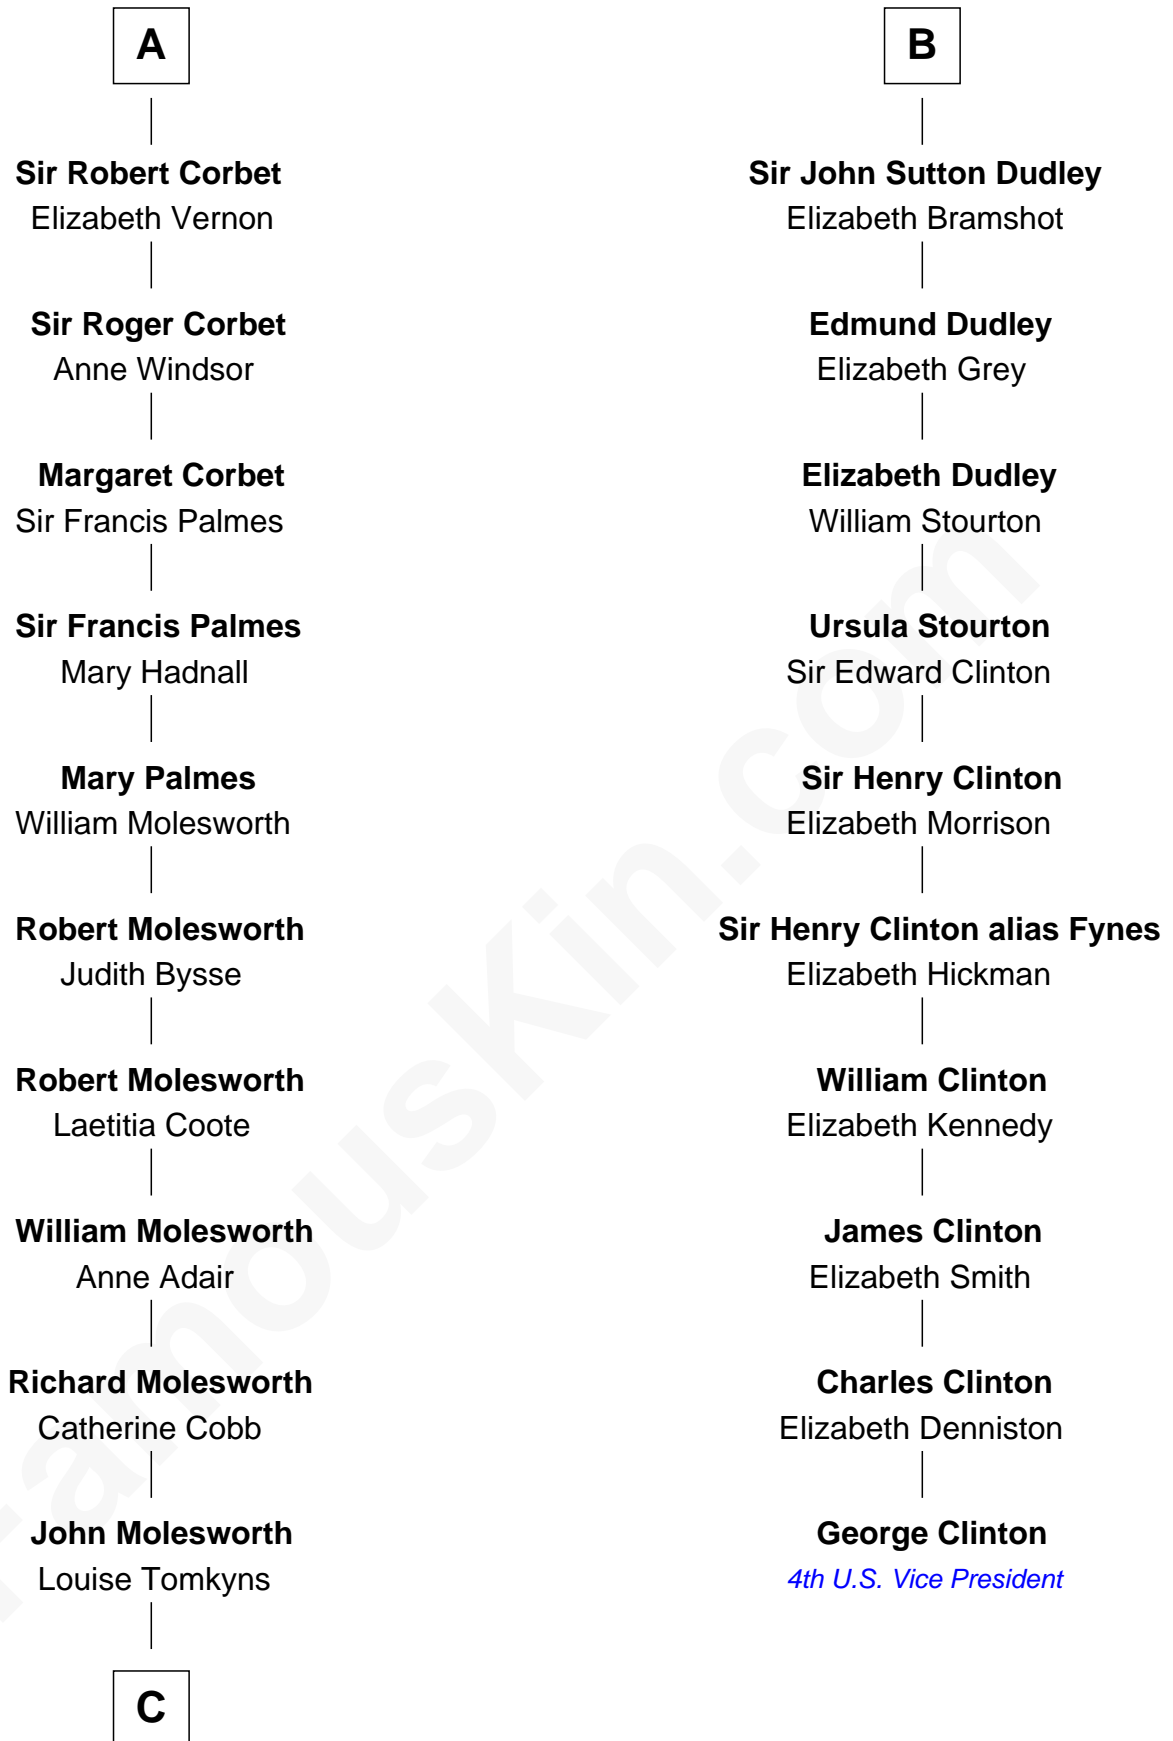

FamousKin.com Relationship Chart of

Joan Fontaine

Movie Actress

16th cousin 3 times removed of

George Clinton

4th U.S. Vice President

Sir Roger de Somery

C

—
Margaret Letitia Molesworth

Charles Richard De Havilland

—
Walter Augustus De Havilland

Lillian Augusta Ruse

—
Joan Fontaine

Movie Actress

FamousKin.com