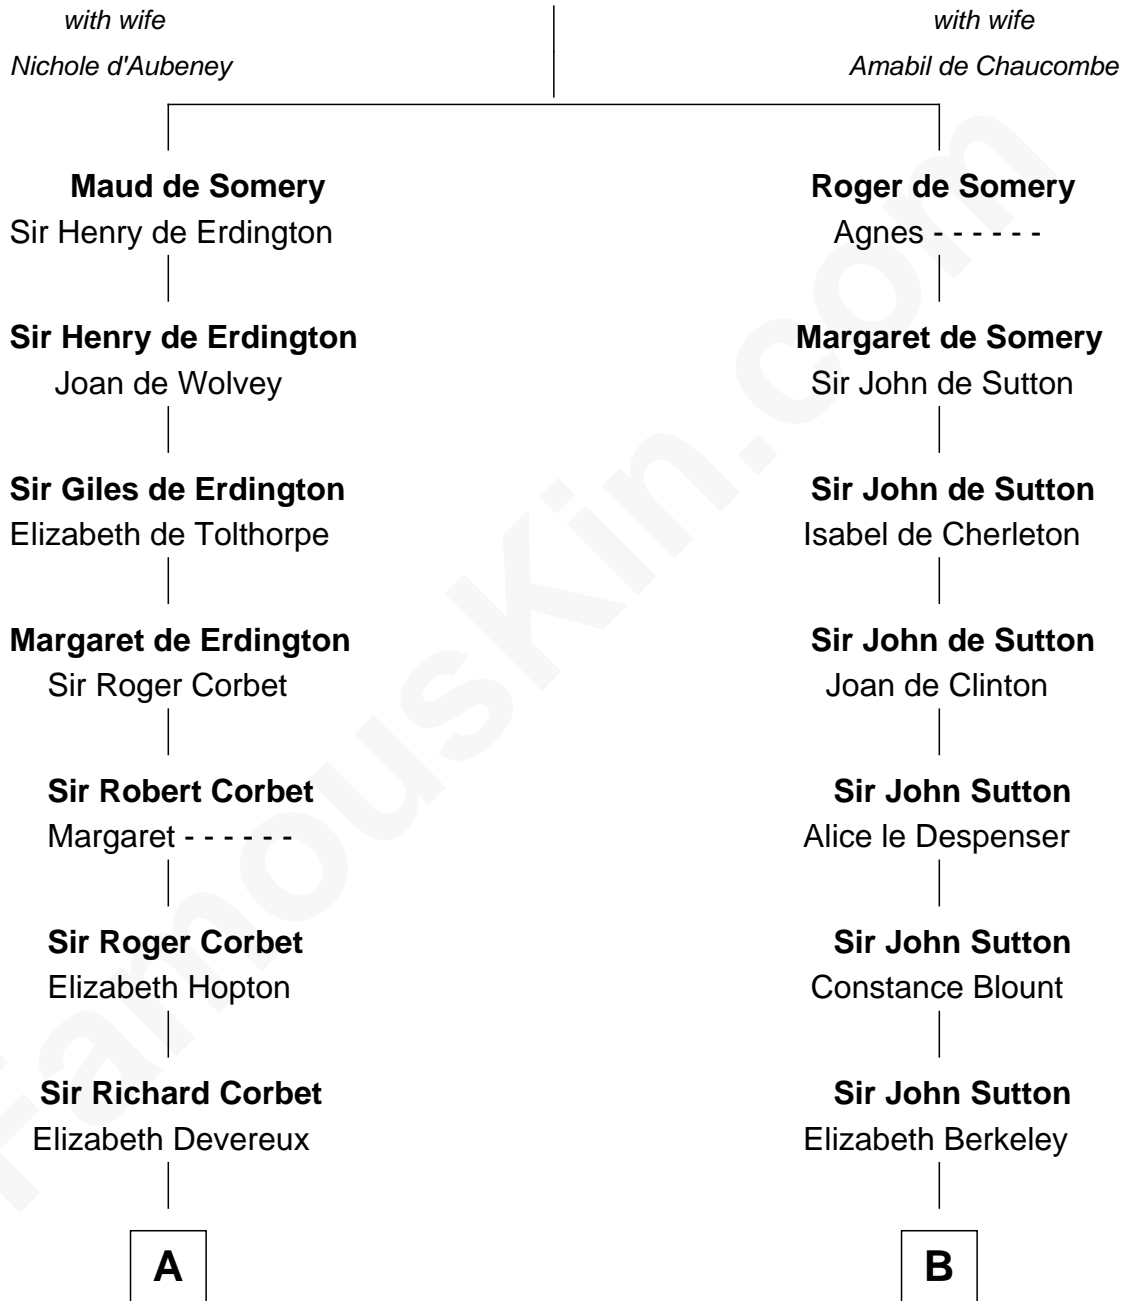

FamousKin.com Relationship Chart of

Joan Fontaine

Movie Actress

16th cousin 3 times removed of

George Clinton

4th U.S. Vice President

Sir Roger de Somery

C

—
Margaret Letitia Molesworth

Charles Richard De Havilland

—
Walter Augustus De Havilland

Lillian Augusta Ruse

—
Joan Fontaine

Movie Actress

FamousKin.com