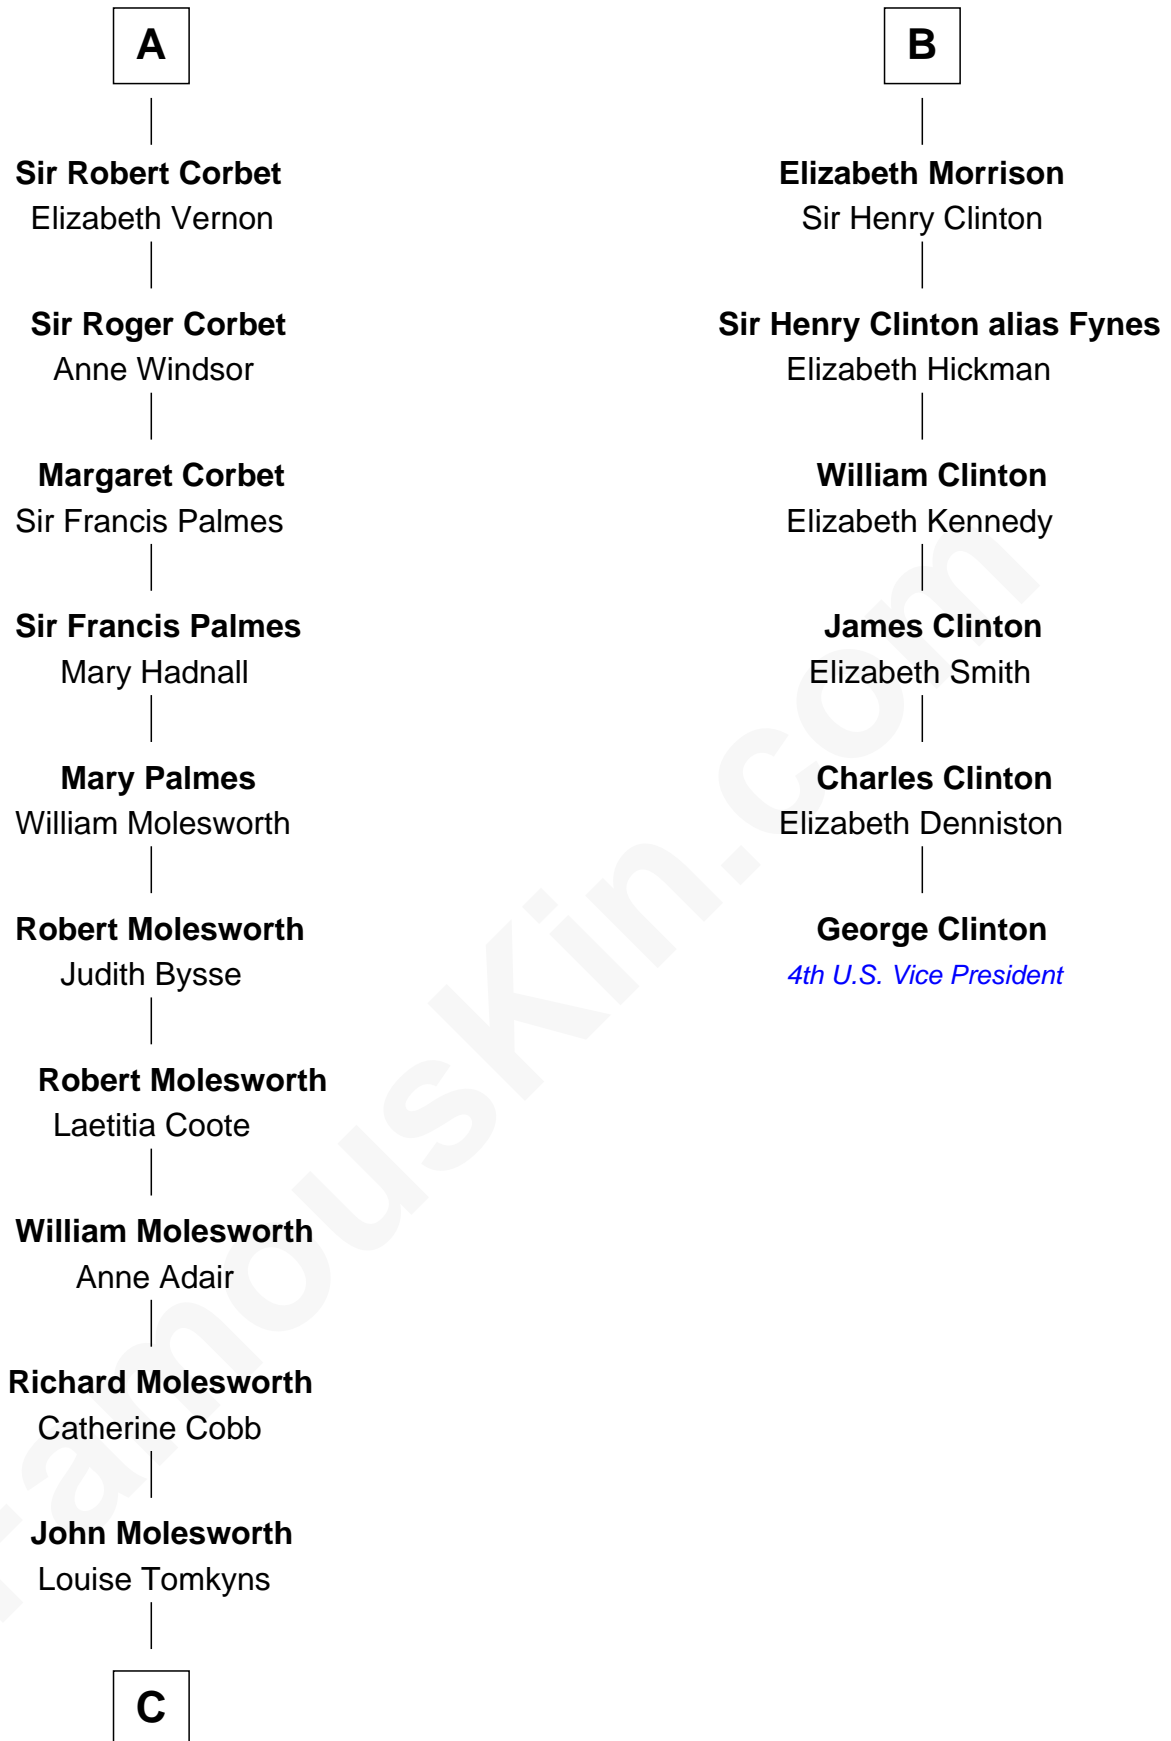

FamousKin.com Relationship Chart of

Joan Fontaine

Movie Actress

12th cousin 7 times removed of

George Clinton

4th U.S. Vice President

C

Margaret Letitia Molesworth

Charles Richard De Havilland

Walter Augustus De Havilland

Lillian Augusta Ruse

Joan Fontaine

Movie Actress

FamousKin.com