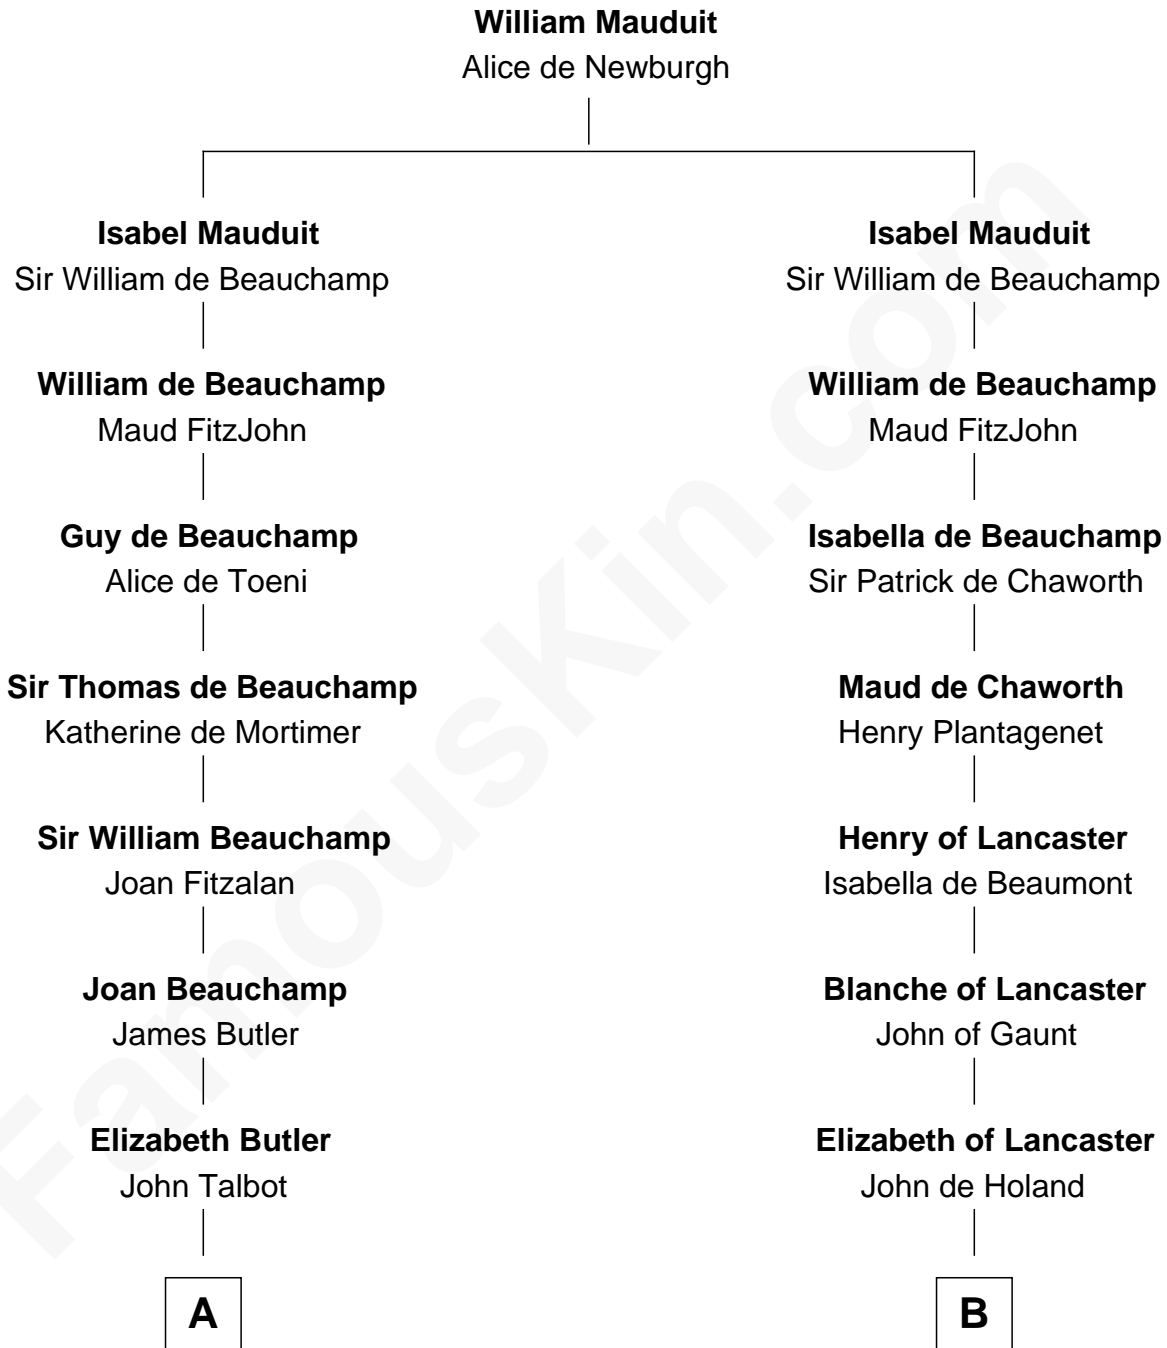

FamousKin.com Relationship Chart of

Joan Fontaine

Movie Actress

17th cousin 3 times removed of

George Clinton

4th U.S. Vice President

C

—
John Molesworth

Louise Tomkyns

—
Margaret Letitia Molesworth

Charles Richard De Havilland

—
Walter Augustus De Havilland

Lillian Augusta Ruse

—
Joan Fontaine

Movie Actress

FamousKin.com