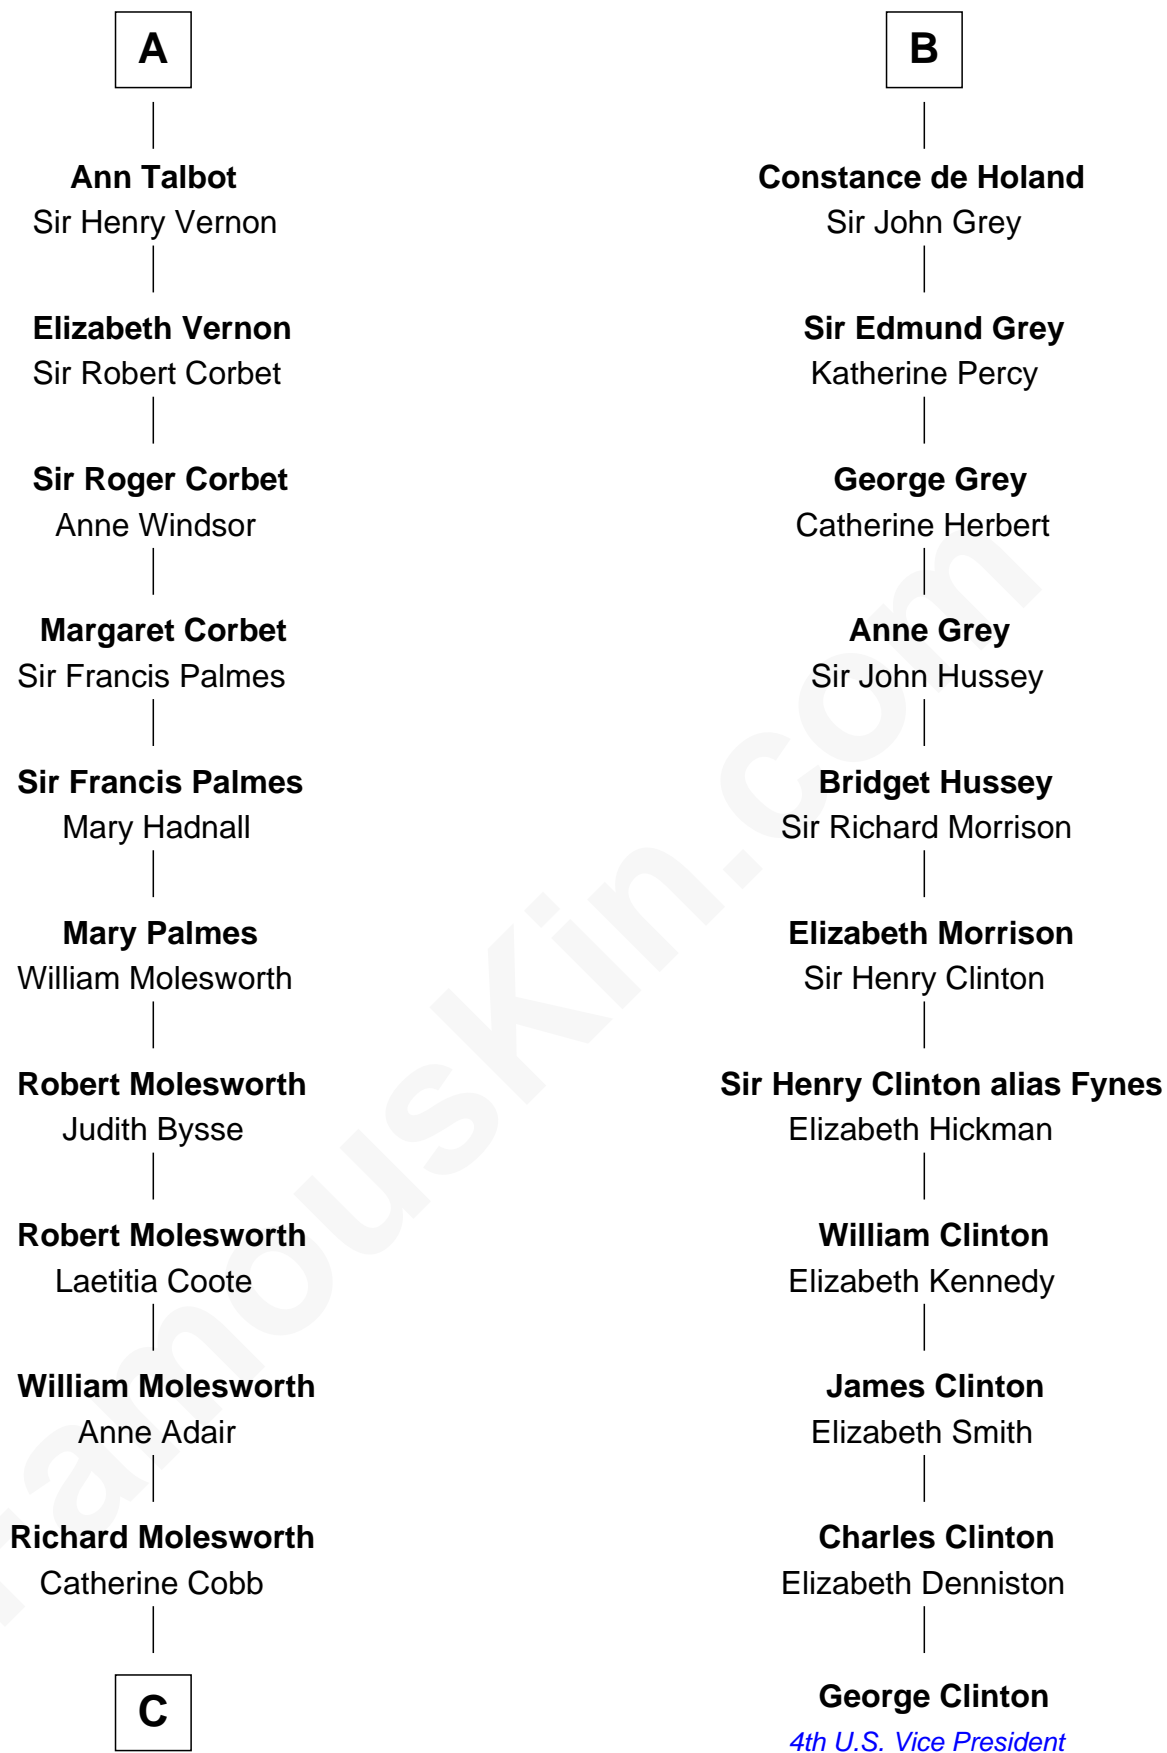

FamousKin.com Relationship Chart of

Joan Fontaine

Movie Actress

17th cousin 3 times removed of

George Clinton

4th U.S. Vice President

C

—
John Molesworth

Louise Tomkyns

—
Margaret Letitia Molesworth

Charles Richard De Havilland

—
Walter Augustus De Havilland

Lillian Augusta Ruse

—
Joan Fontaine

Movie Actress

FamousKin.com