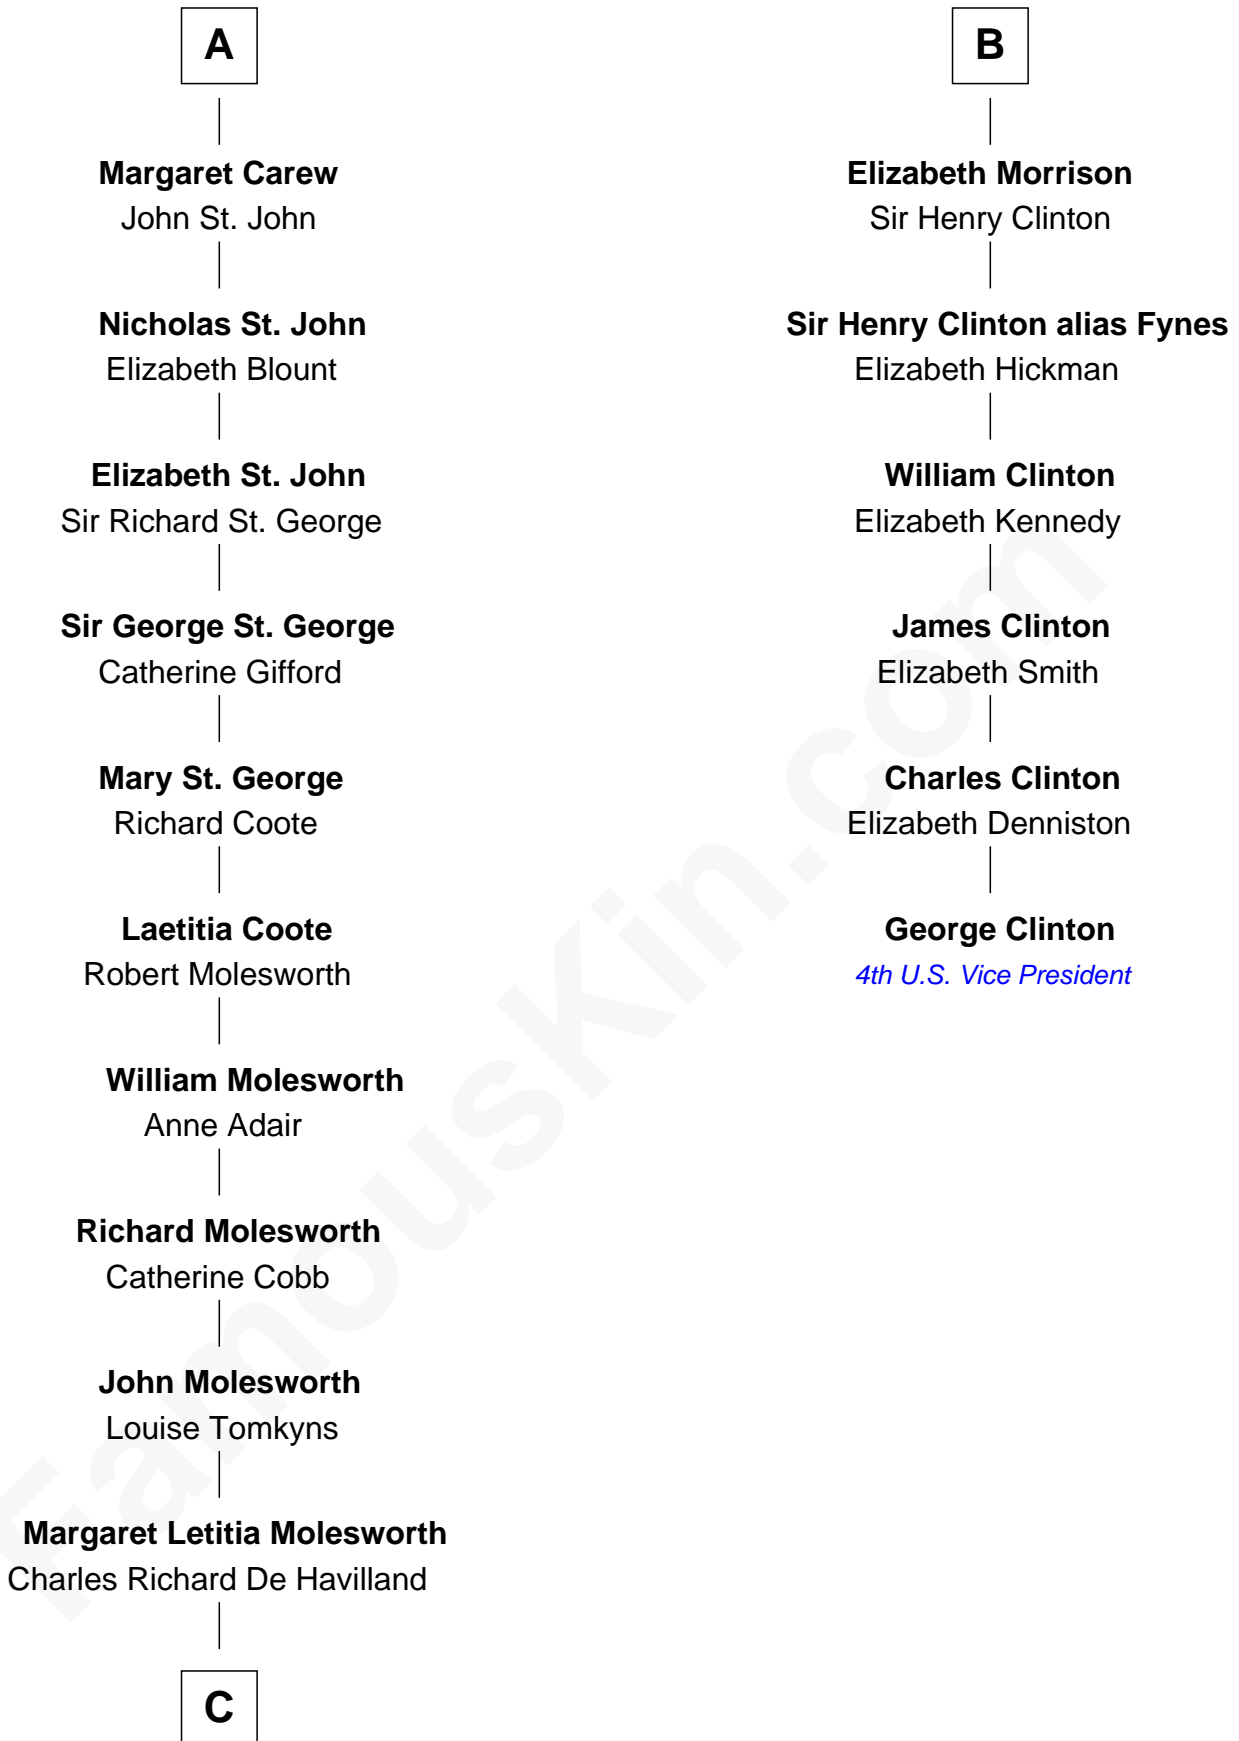

FamousKin.com Relationship Chart of

Joan Fontaine

Movie Actress

12th cousin 6 times removed of

George Clinton

4th U.S. Vice President

C

—
Walter Augustus De Havilland

Lillian Augusta Ruse

—
Joan Fontaine

Movie Actress

FamousKin.com