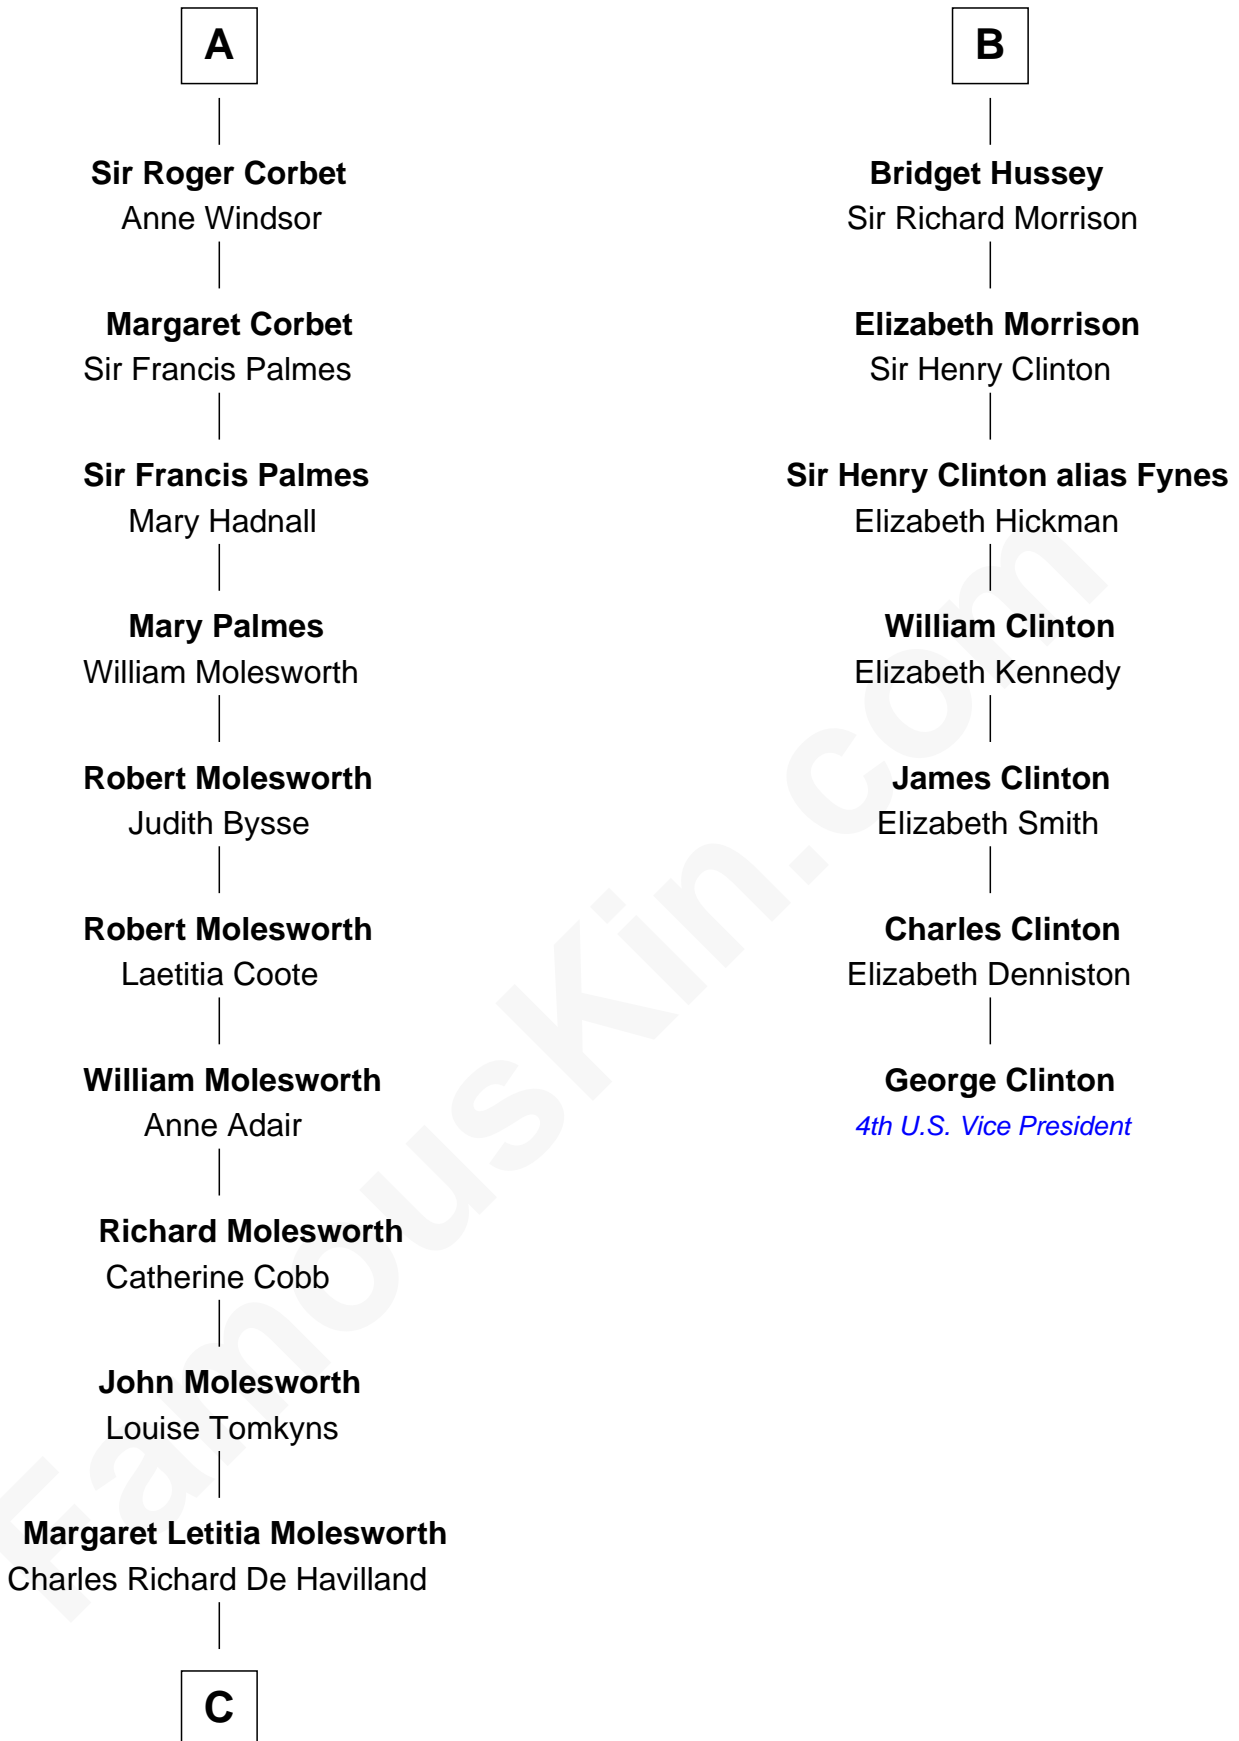

FamousKin.com Relationship Chart of

Joan Fontaine

Movie Actress

13th cousin 5 times removed of

George Clinton

4th U.S. Vice President

Henry Plantagenet

Maud de Chaworth

C

—
Walter Augustus De Havilland

Lillian Augusta Ruse

—
Joan Fontaine

Movie Actress

FamousKin.com