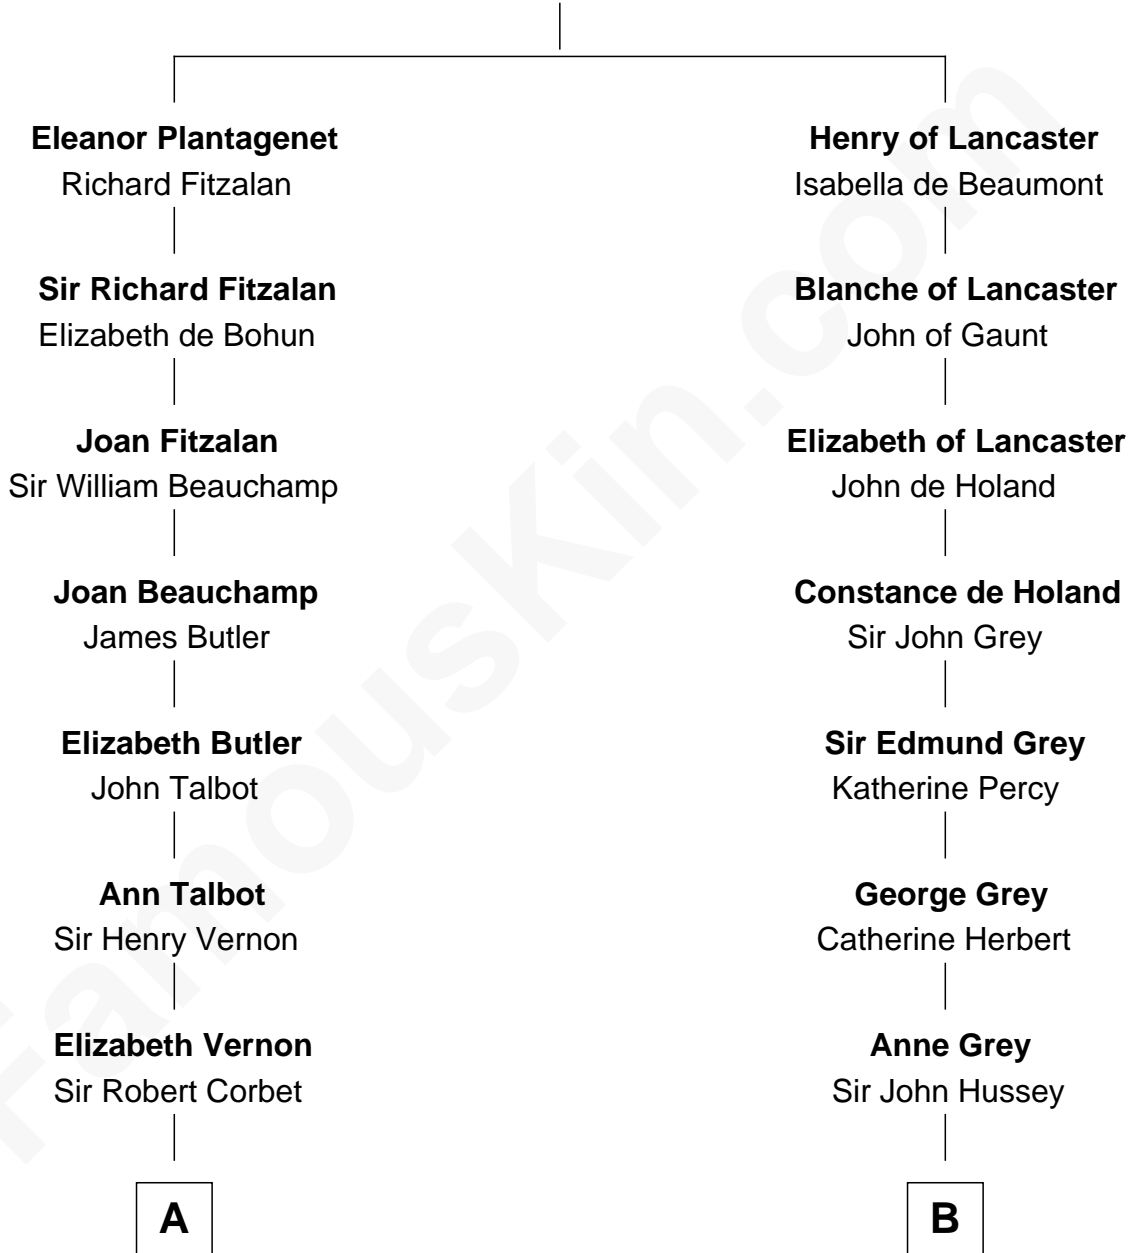

FamousKin.com Relationship Chart of

Joan Fontaine

Movie Actress

13th cousin 5 times removed of

George Clinton

4th U.S. Vice President

Henry Plantagenet

Maud de Chaworth

C

—
Walter Augustus De Havilland

Lillian Augusta Ruse

—
Joan Fontaine

Movie Actress

FamousKin.com