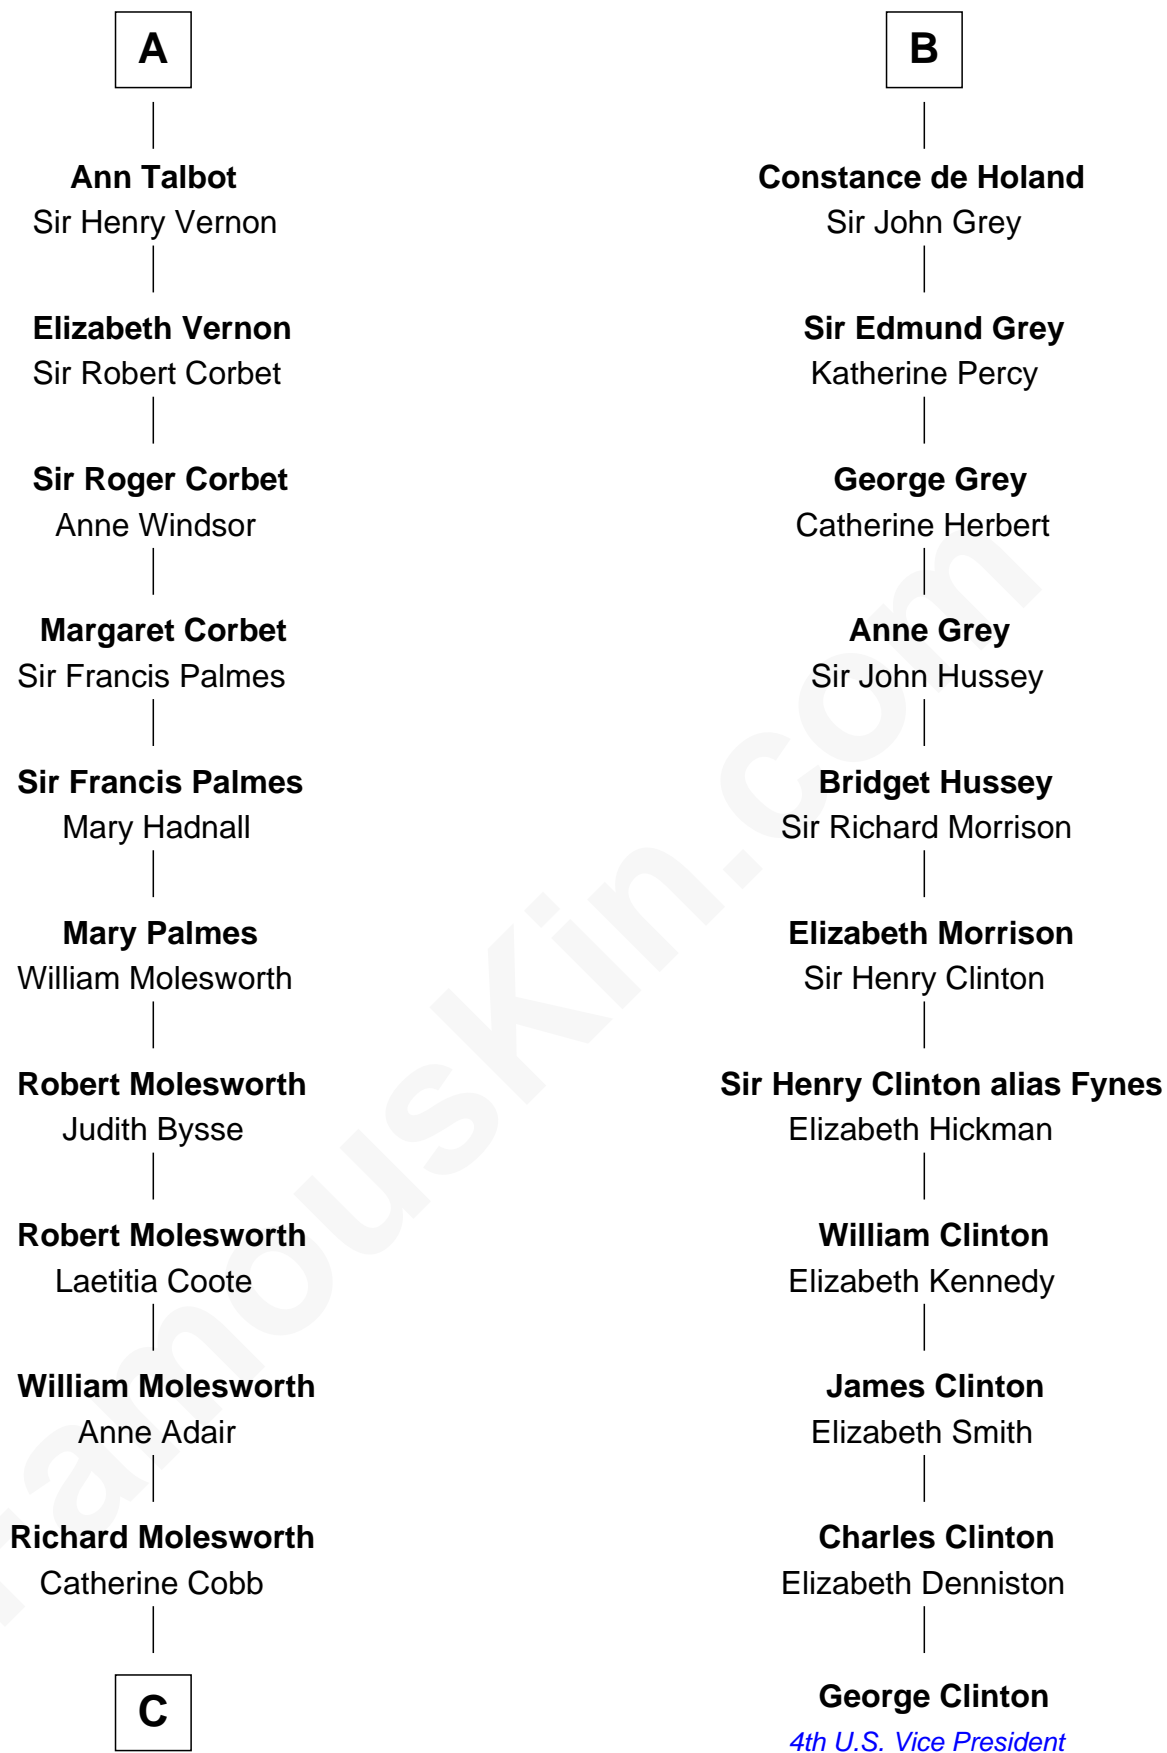

FamousKin.com Relationship Chart of

Joan Fontaine

Movie Actress

17th cousin 3 times removed of

George Clinton

4th U.S. Vice President

Hugh le Bigod

Maud Marshal

C

—
John Molesworth

Louise Tomkyns

—
Margaret Letitia Molesworth

Charles Richard De Havilland

—
Walter Augustus De Havilland

Lillian Augusta Ruse

—
Joan Fontaine