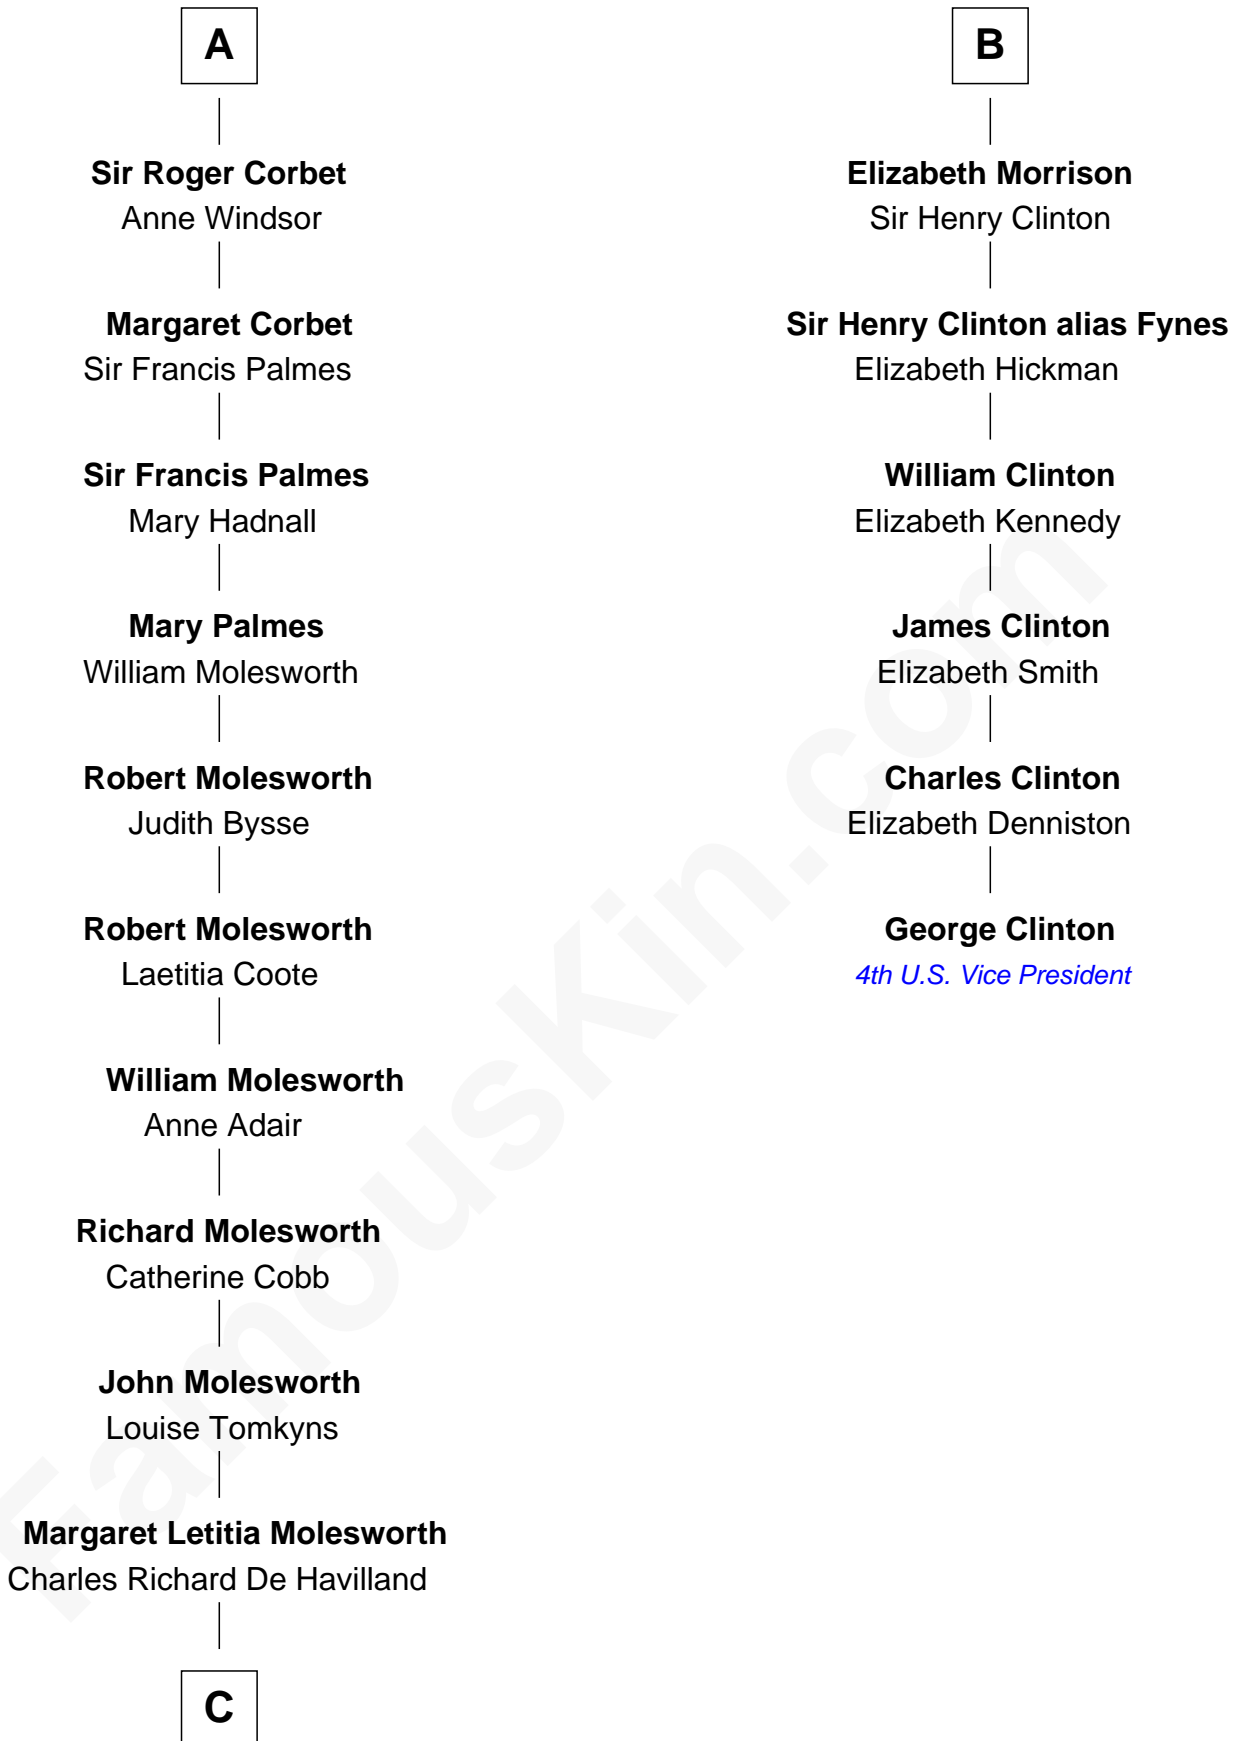

FamousKin.com Relationship Chart of

Joan Fontaine

Movie Actress

12th cousin 6 times removed of

George Clinton

4th U.S. Vice President

Ralph de Stafford

Margaret de Audley

Thomas de Ros

Margaret de Ros

Sir Reynold Grey

Sir John Grey

Constance de Holand

Sir Edmund Grey

Katherine Percy

George Grey

Catherine Herbert

Anne Grey

Sir John Hussey

Bridget Hussey

Sir Richard Morrison

B

C

—
Walter Augustus De Havilland