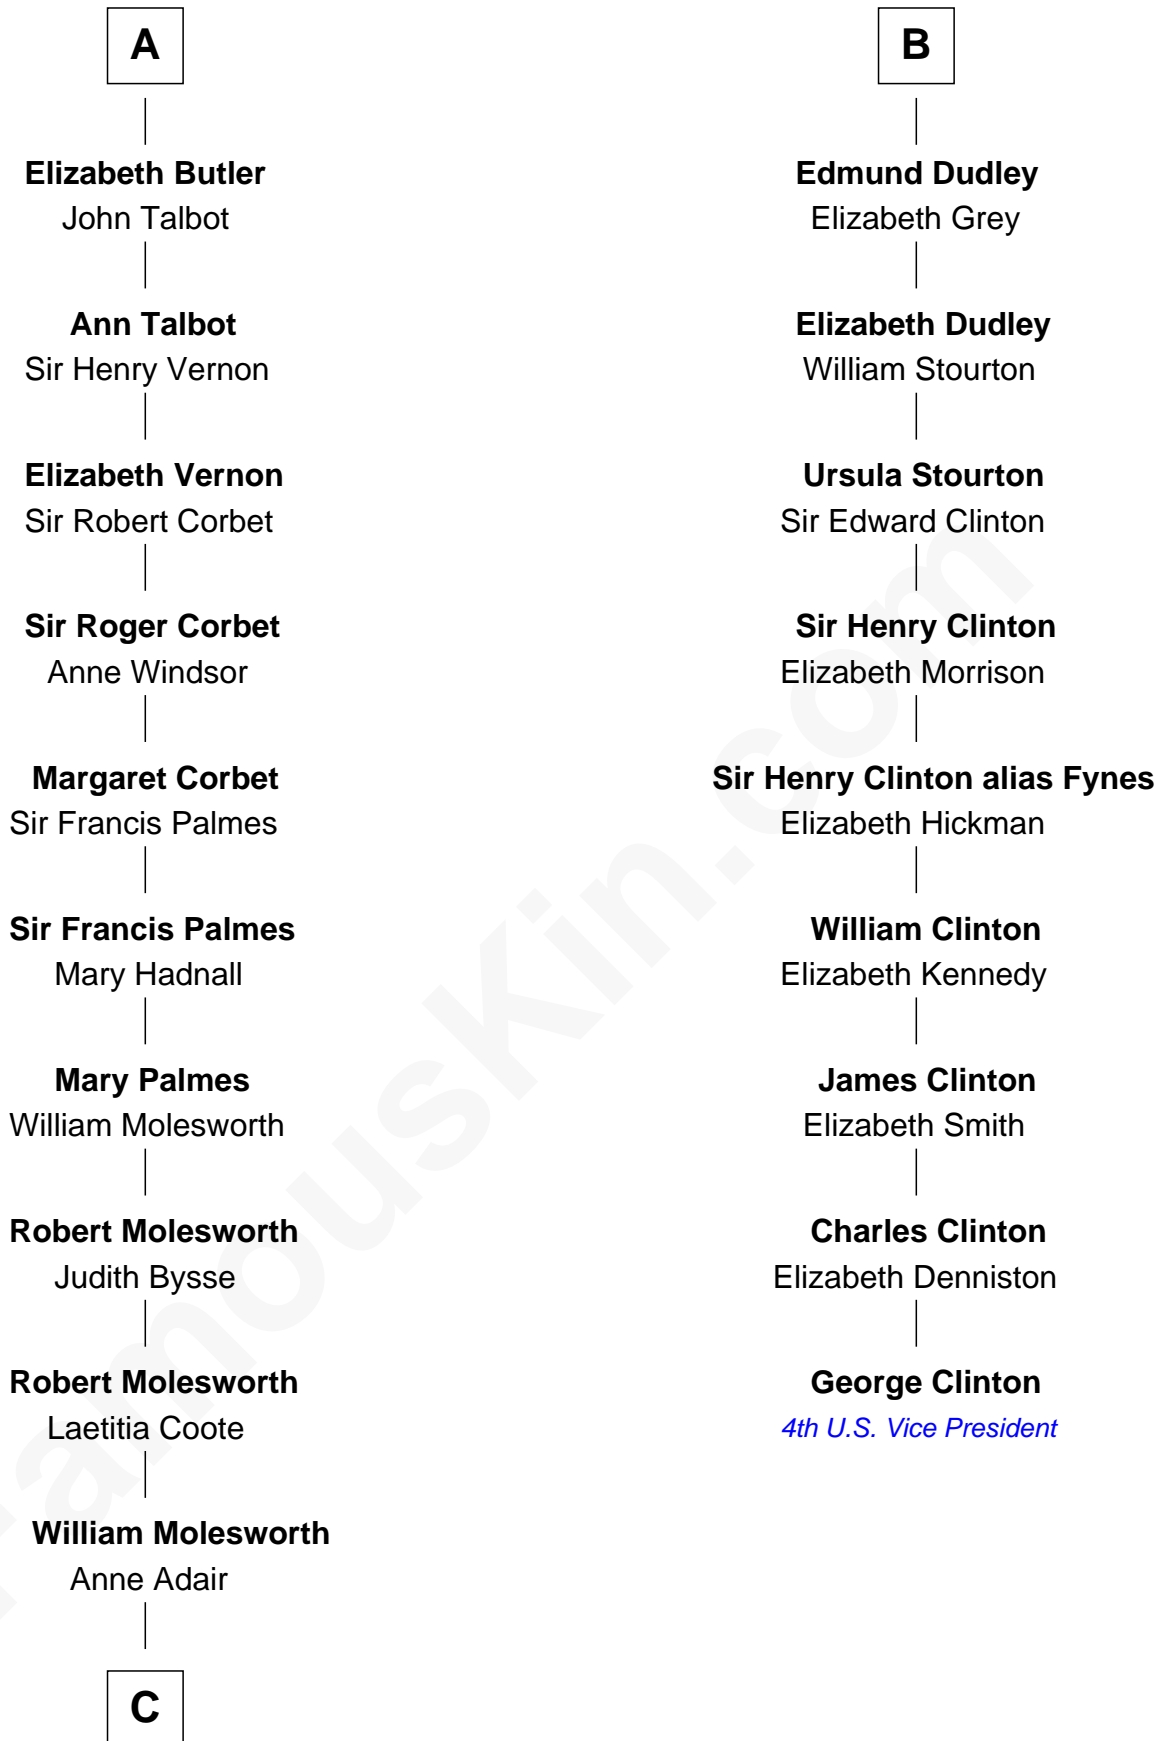

FamousKin.com Relationship Chart of

Joan Fontaine

Movie Actress

15th cousin 6 times removed of

George Clinton

4th U.S. Vice President

William de Braiose

Eva Marshal

Eleanor de Braiose
Sir Humphrey de Bohun

Humphrey de Bohun
Maud de Fiennes

Humphrey de Bohun
Elizabeth Plantagenet

Eleanor de Bohun
Sir James le Boteler

James le Boteler
Elizabeth Darcy

James Butler
Anne de Welles

James Butler
Joan Beauchamp

A

Eve de Braiose
Sir William de Cantilupe

Milicent de Cantilupe
Eudo la Zouche

Eve la Zouche
Sir Maurice de Berkeley

Thomas de Berkeley
Katherine de Clyvedon

Sir John Berkeley
Elizabeth Betteshorne

Elizabeth Berkeley
Sir John Sutton

Sir John Sutton Dudley
Elizabeth Bramshot

B

C

Richard Molesworth

Catherine Cobb

John Molesworth

Louise Tomkyns