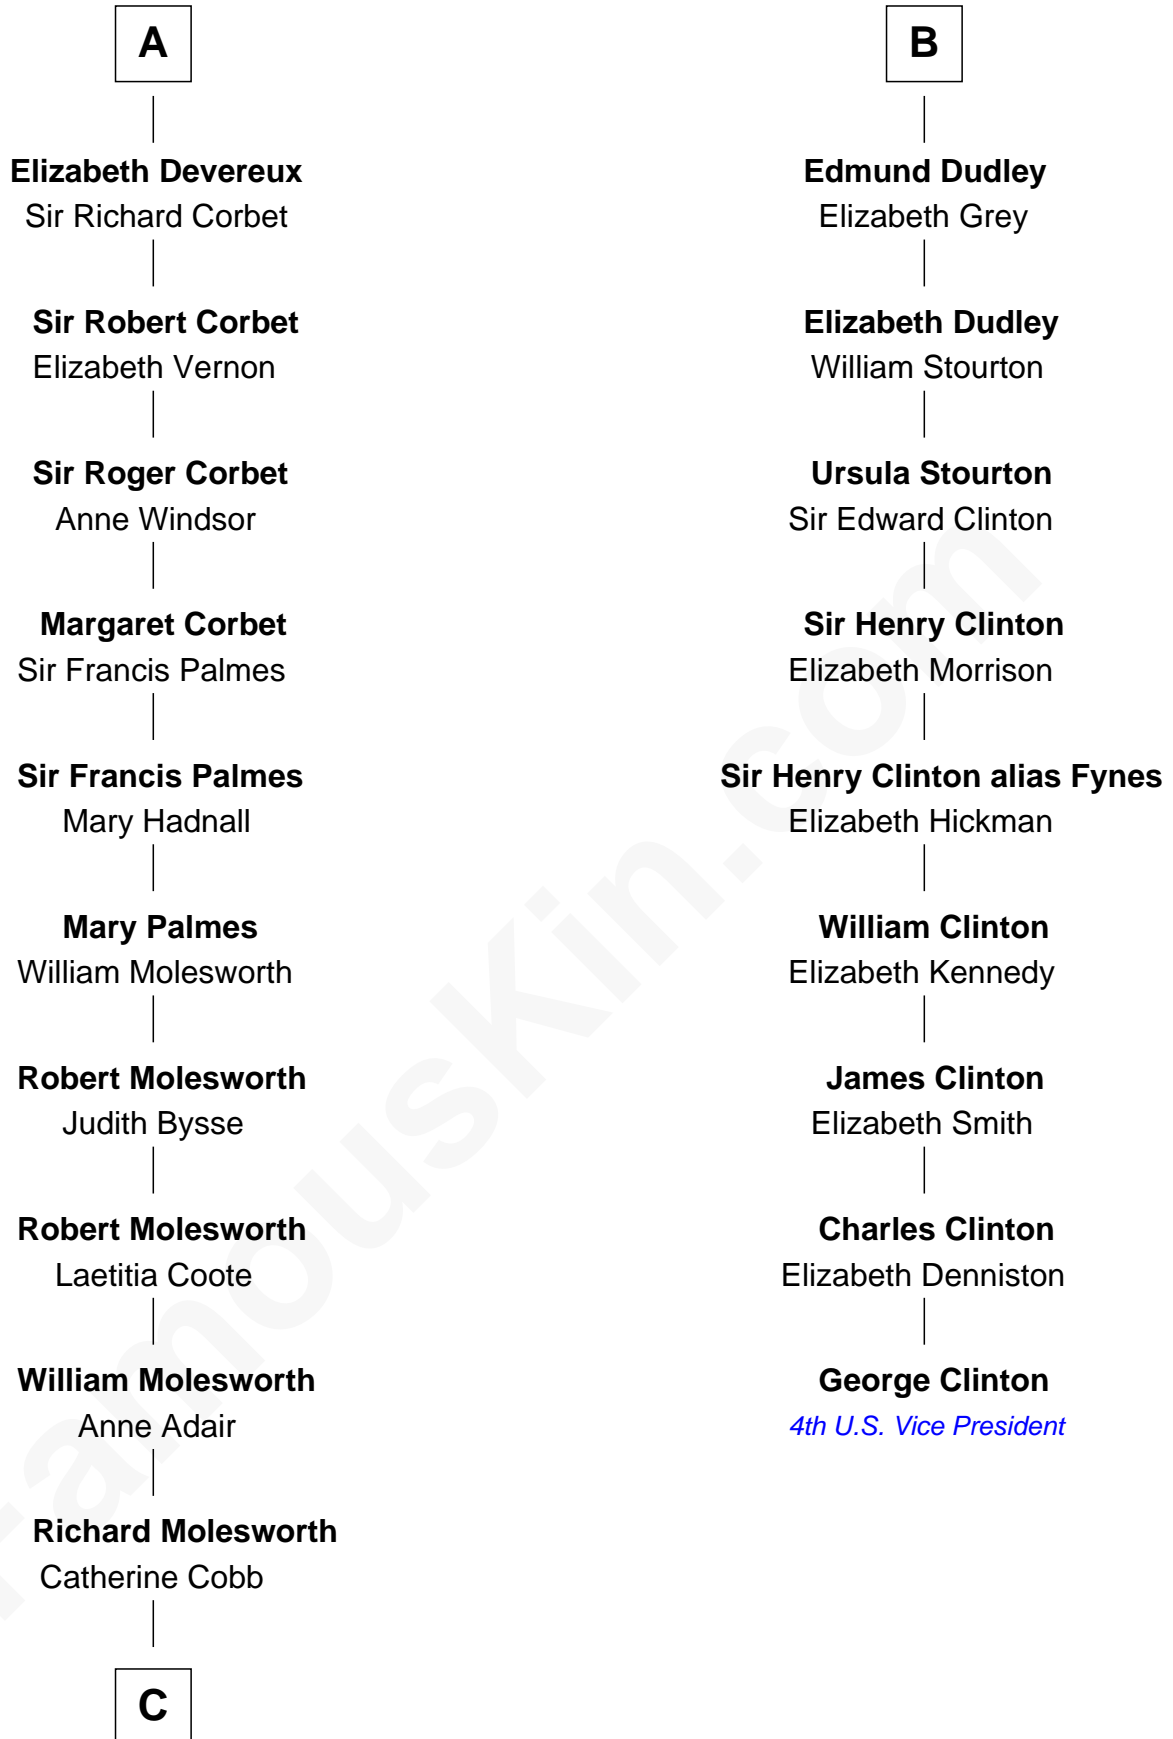

# FamousKin.com Relationship Chart of

**Joan Fontaine**

*Movie Actress*

15th cousin 5 times removed of

**George Clinton**

*4th U.S. Vice President*

**Sir Hugh le Despencer**

Isabella de Beauchamp

**C**

—  
**John Molesworth**

Louise Tomkyns

—  
**Margaret Letitia Molesworth**

Charles Richard De Havilland

—  
**Walter Augustus De Havilland**

Lillian Augusta Ruse

—  
**Joan Fontaine**