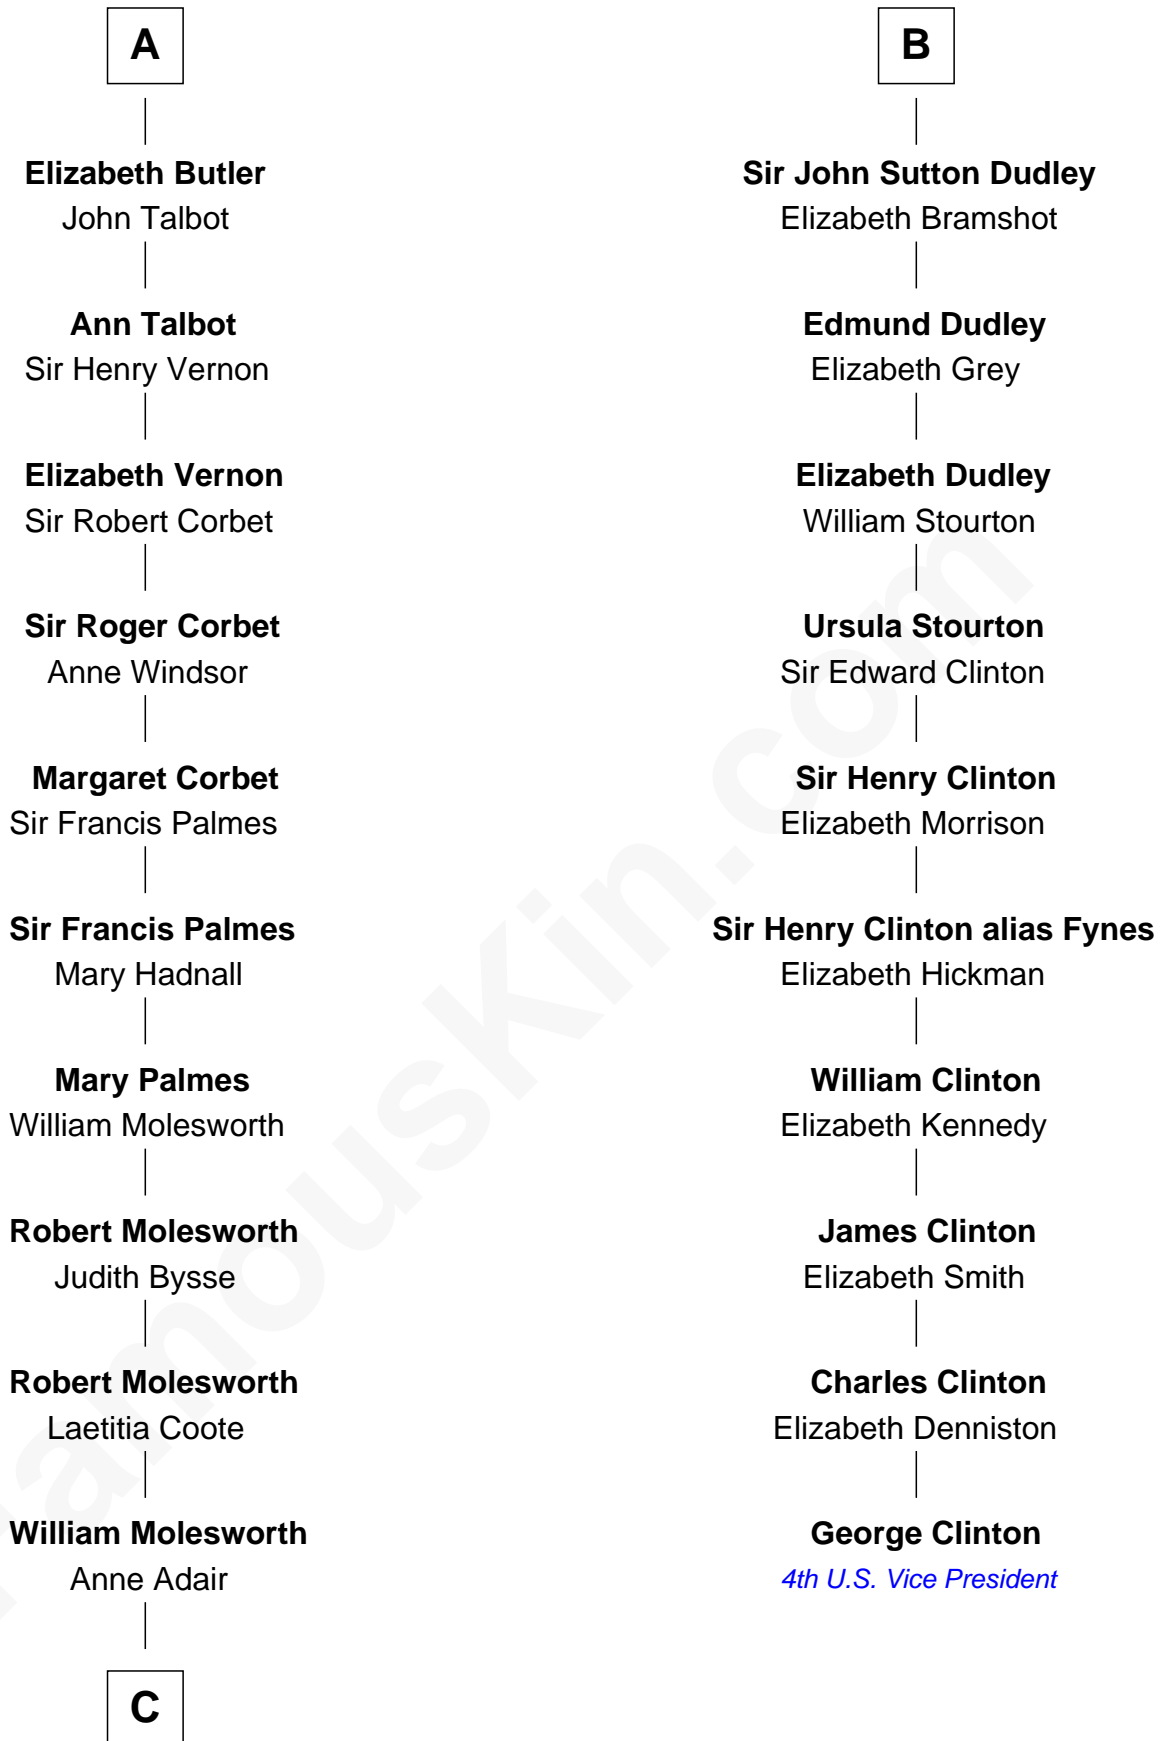

FamousKin.com Relationship Chart of

Joan Fontaine

Movie Actress

16th cousin 5 times removed of

George Clinton

4th U.S. Vice President

Sir William Marshal

Isabel de Clare

C

Richard Molesworth

Catherine Cobb

John Molesworth

Louise Tomkyns

Margaret Letitia Molesworth

Charles Richard De Havilland

Walter Augustus De Havilland