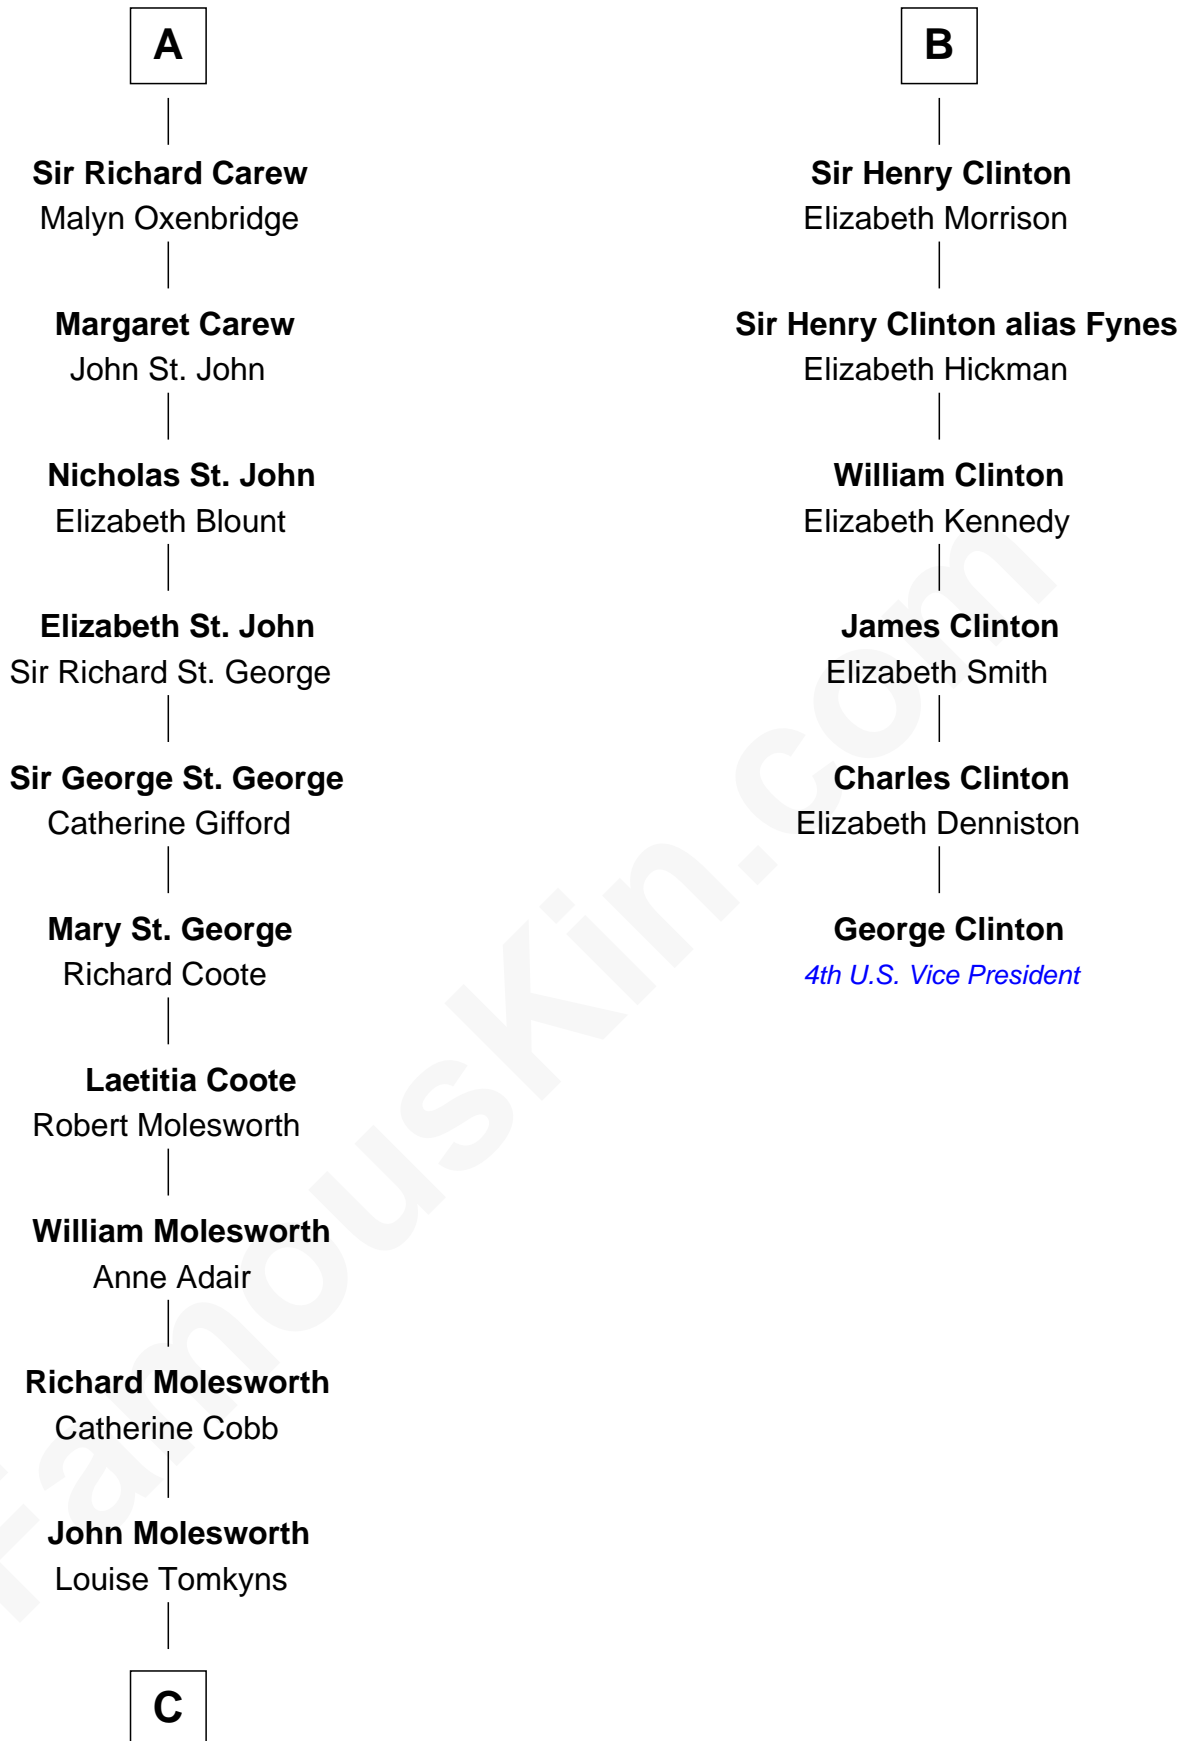

# FamousKin.com Relationship Chart of

**Joan Fontaine**

*Movie Actress*

12th cousin 7 times removed of

**George Clinton**

*4th U.S. Vice President*

**Sir Maurice de Berkeley**

Eve la Zouche

**Sir Lionel de Welles**

Joan de Waterton

**Eleanor de Welles**

Sir Thomas Hoo

**Eleanor Hoo**

James Carew

**A**

**Thomas de Berkeley**

Katherine de Clyvedon

**Sir John Berkeley**

Elizabeth Betteshorne

**Elizabeth Berkeley**

Sir John Sutton

**Sir John Sutton Dudley**

Elizabeth Bramshot

**Edmund Dudley**

Elizabeth Grey

**Elizabeth Dudley**

William Stourton

**Ursula Stourton**

Sir Edward Clinton

**B**

**C**

—  
**Margaret Letitia Molesworth**