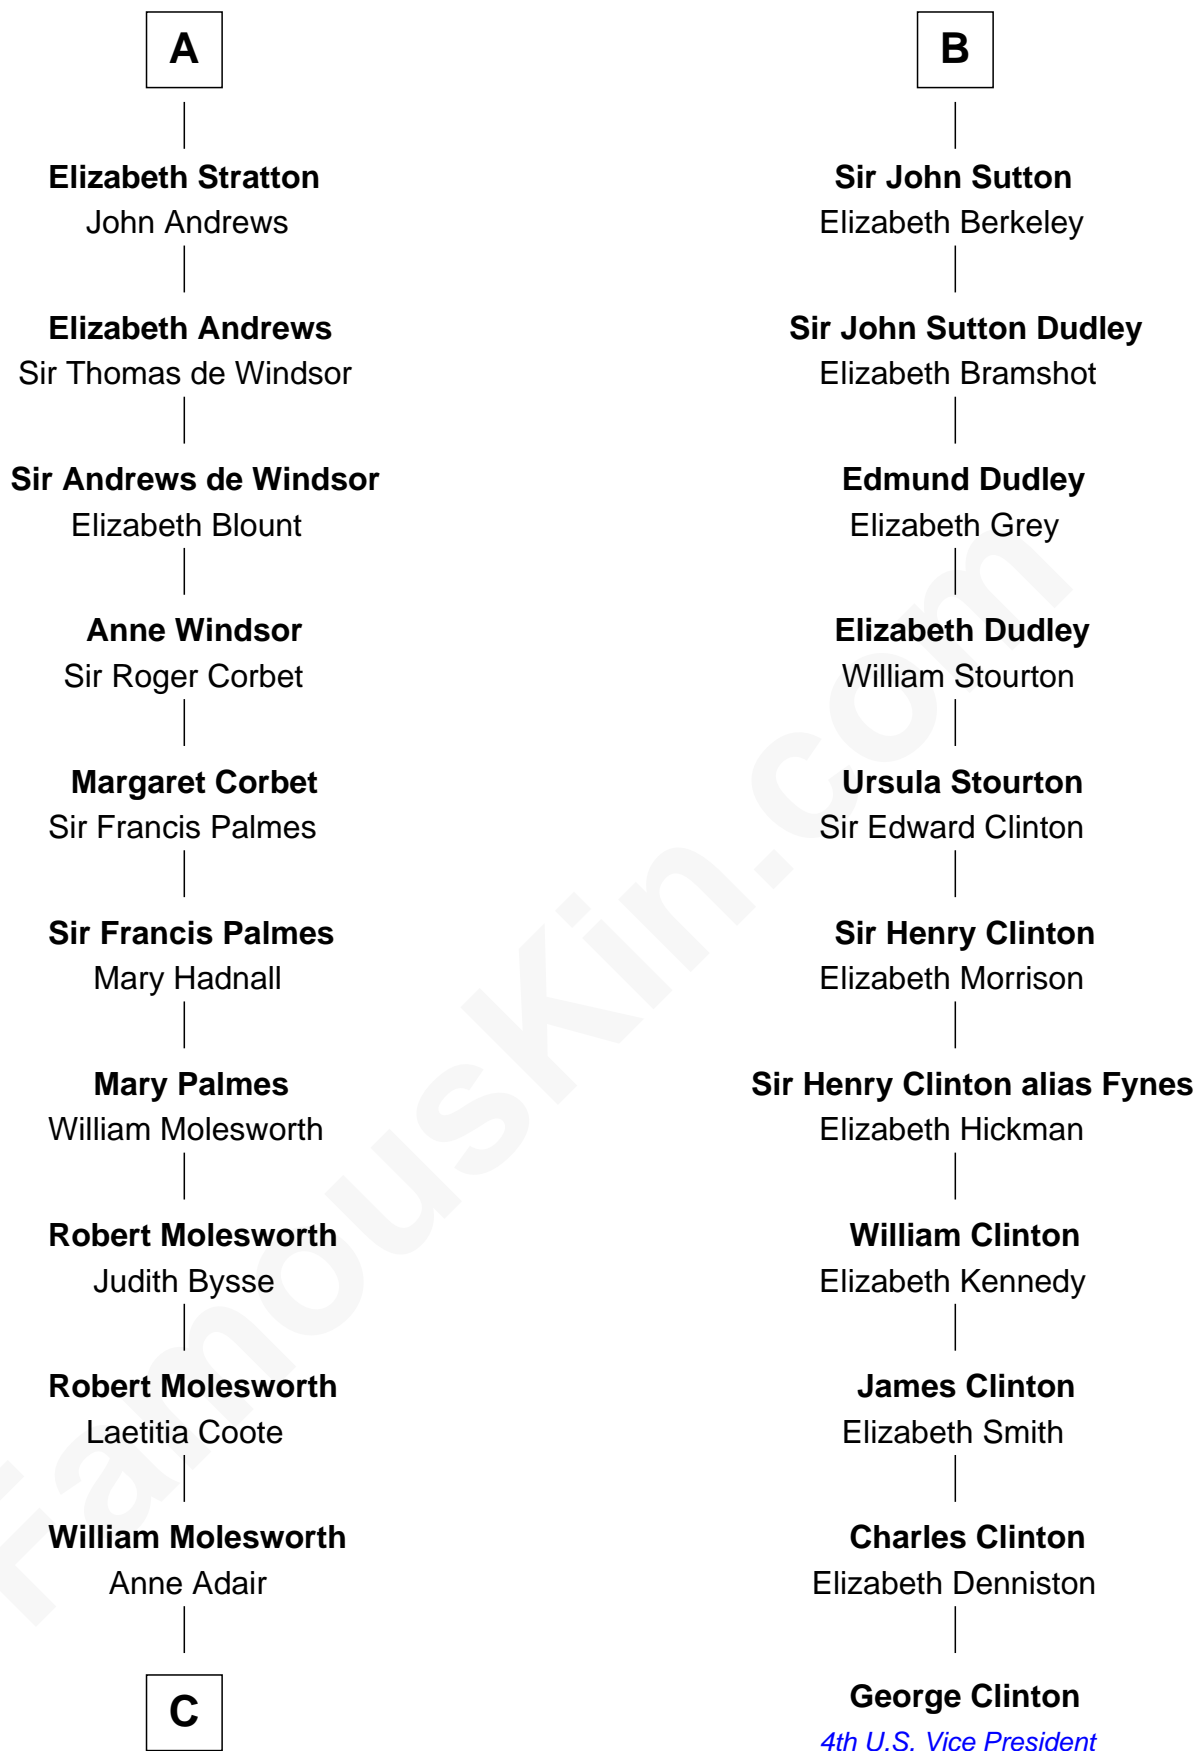

# FamousKin.com Relationship Chart of

**Joan Fontaine**

*Movie Actress*

17th cousin 4 times removed of

**George Clinton**

*4th U.S. Vice President*

**Sir Philip Basset**

-----

**C**

Richard Molesworth

Catherine Cobb

John Molesworth

Louise Tomkyns

Margaret Letitia Molesworth

Charles Richard De Havilland

Walter Augustus De Havilland