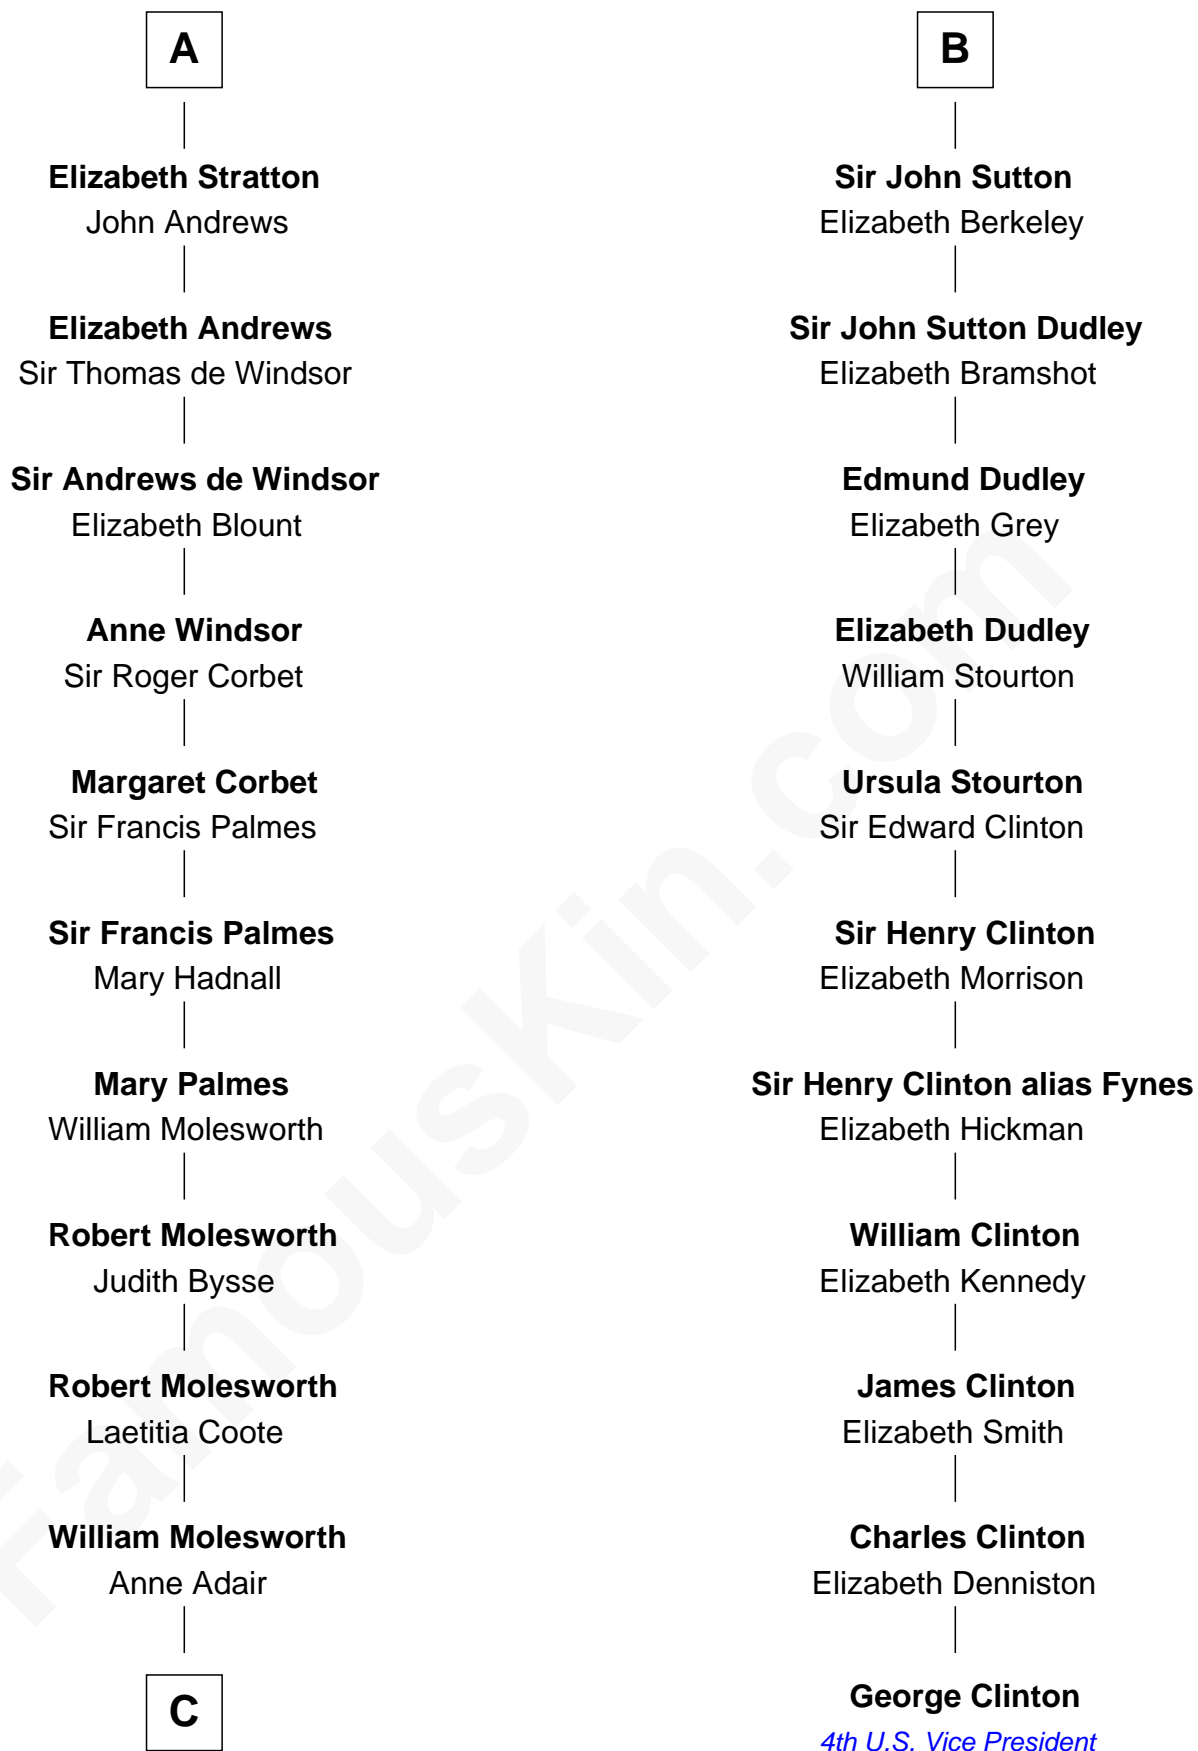

FamousKin.com Relationship Chart of

Joan Fontaine

Movie Actress

17th cousin 4 times removed of

George Clinton

4th U.S. Vice President

Sir Hugh le Despencer

C

Richard Molesworth

Catherine Cobb

John Molesworth

Louise Tomkyns

Margaret Letitia Molesworth

Charles Richard De Havilland

Walter Augustus De Havilland

Lillian Augusta Ruse