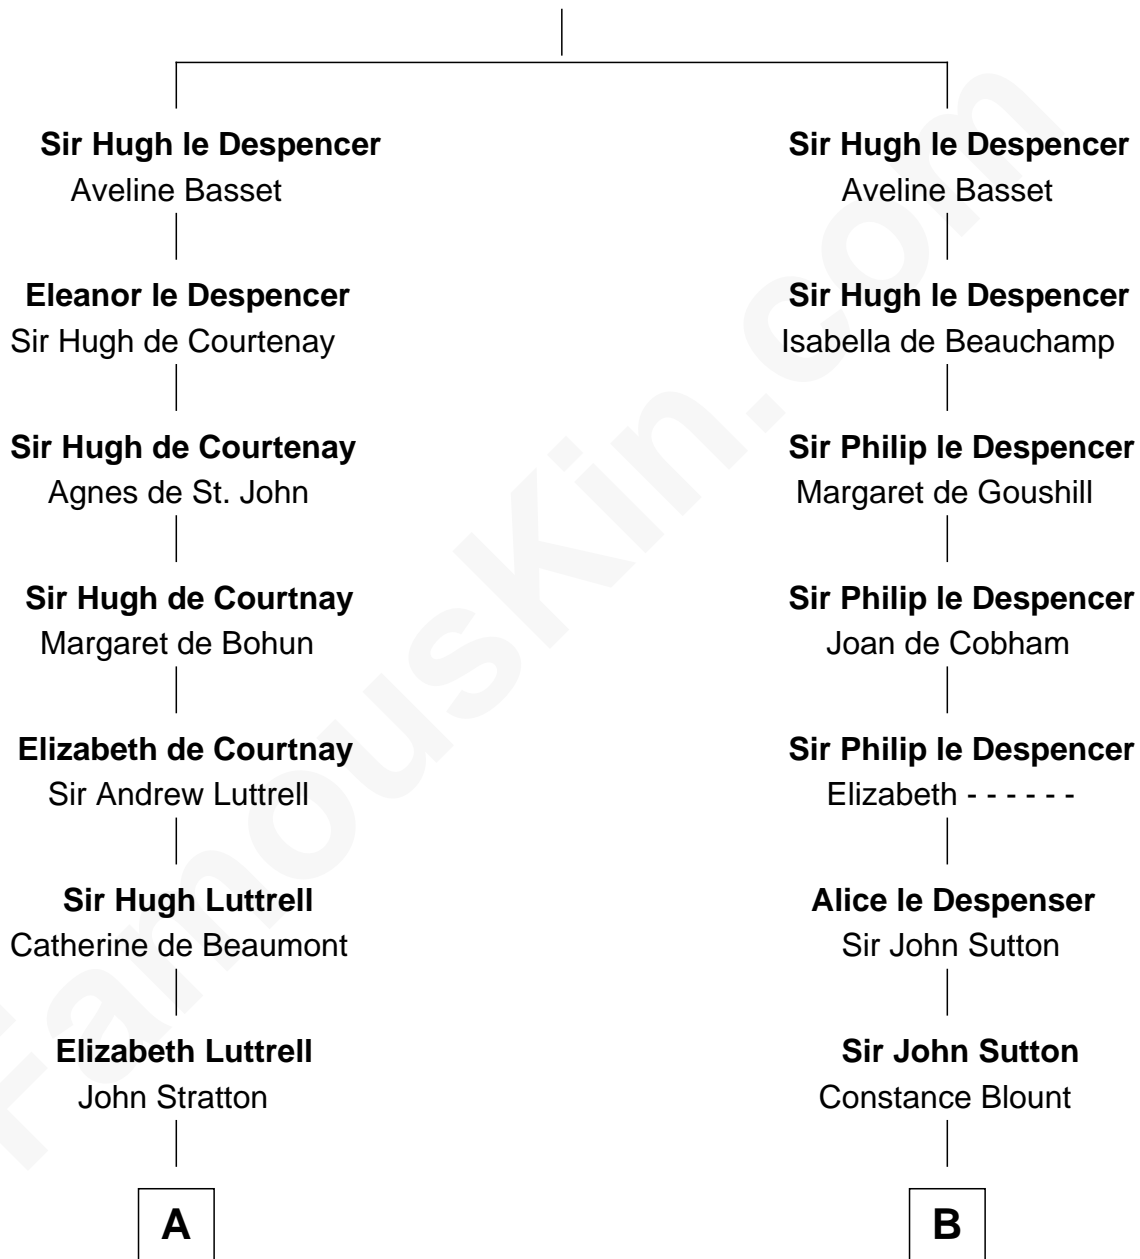

FamousKin.com Relationship Chart of

Joan Fontaine

Movie Actress

17th cousin 4 times removed of

George Clinton

4th U.S. Vice President

Sir Hugh le Despencer

C

Richard Molesworth

Catherine Cobb

John Molesworth

Louise Tomkyns

Margaret Letitia Molesworth

Charles Richard De Havilland

Walter Augustus De Havilland

Lillian Augusta Ruse