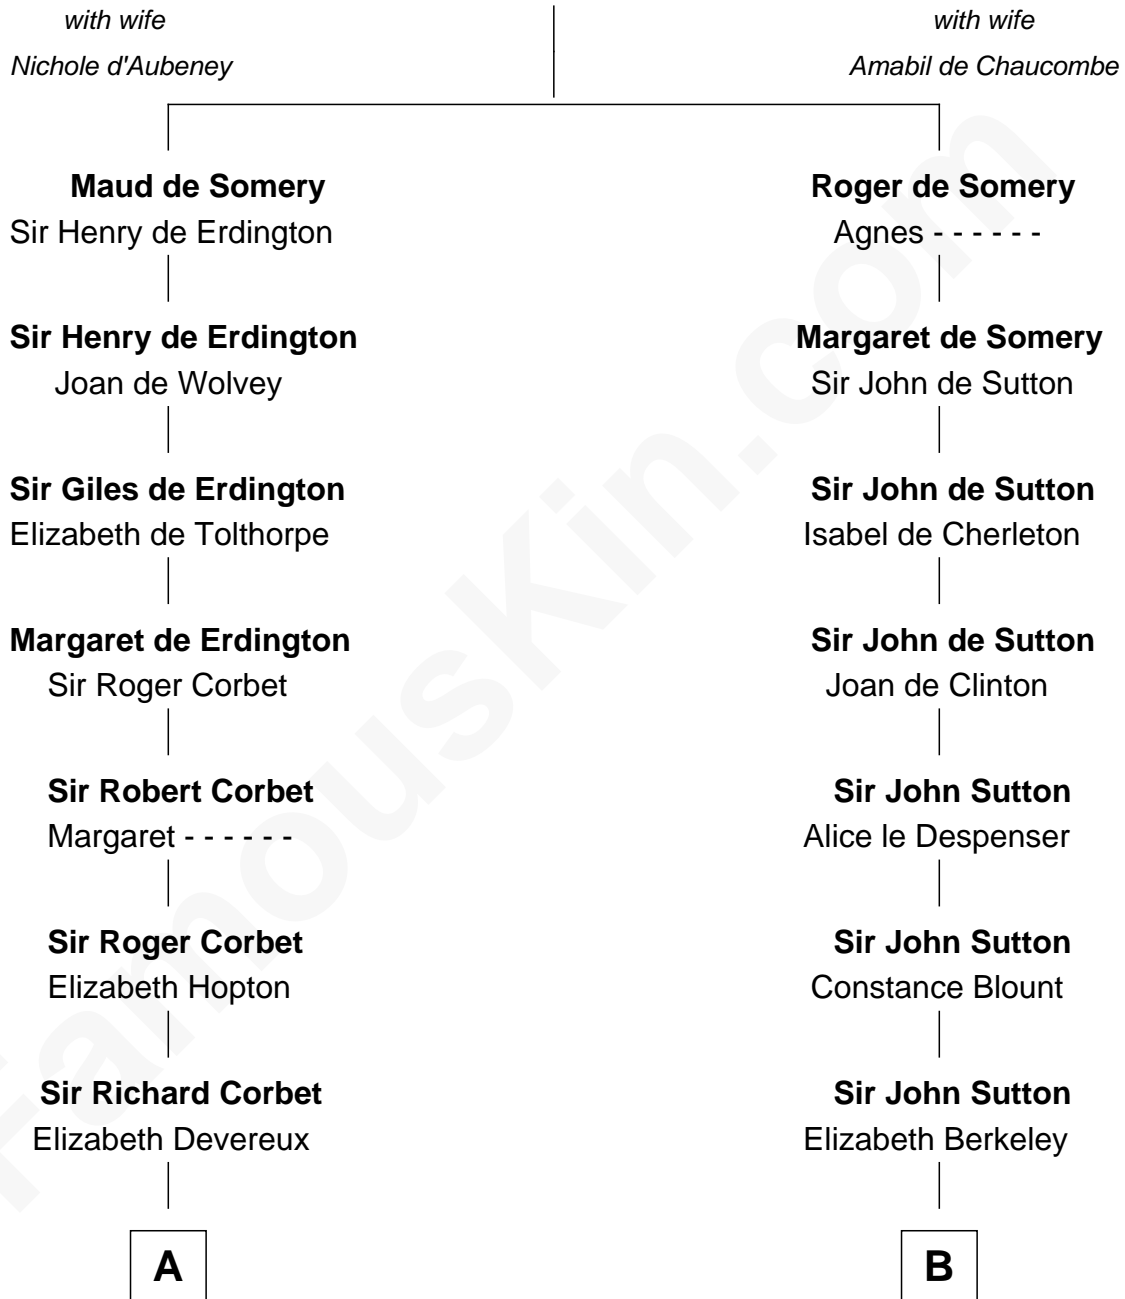

# FamousKin.com Relationship Chart of

**Joan Fontaine**

*Movie Actress*

17th cousin 2 times removed of

**DeWitt Clinton**

*6th Governor of New York*

## Sir Roger de Somery

**C**

—  
**Margaret Letitia Molesworth**

Charles Richard De Havilland

—  
**Walter Augustus De Havilland**

Lillian Augusta Ruse

—  
**Joan Fontaine**

*Movie Actress*