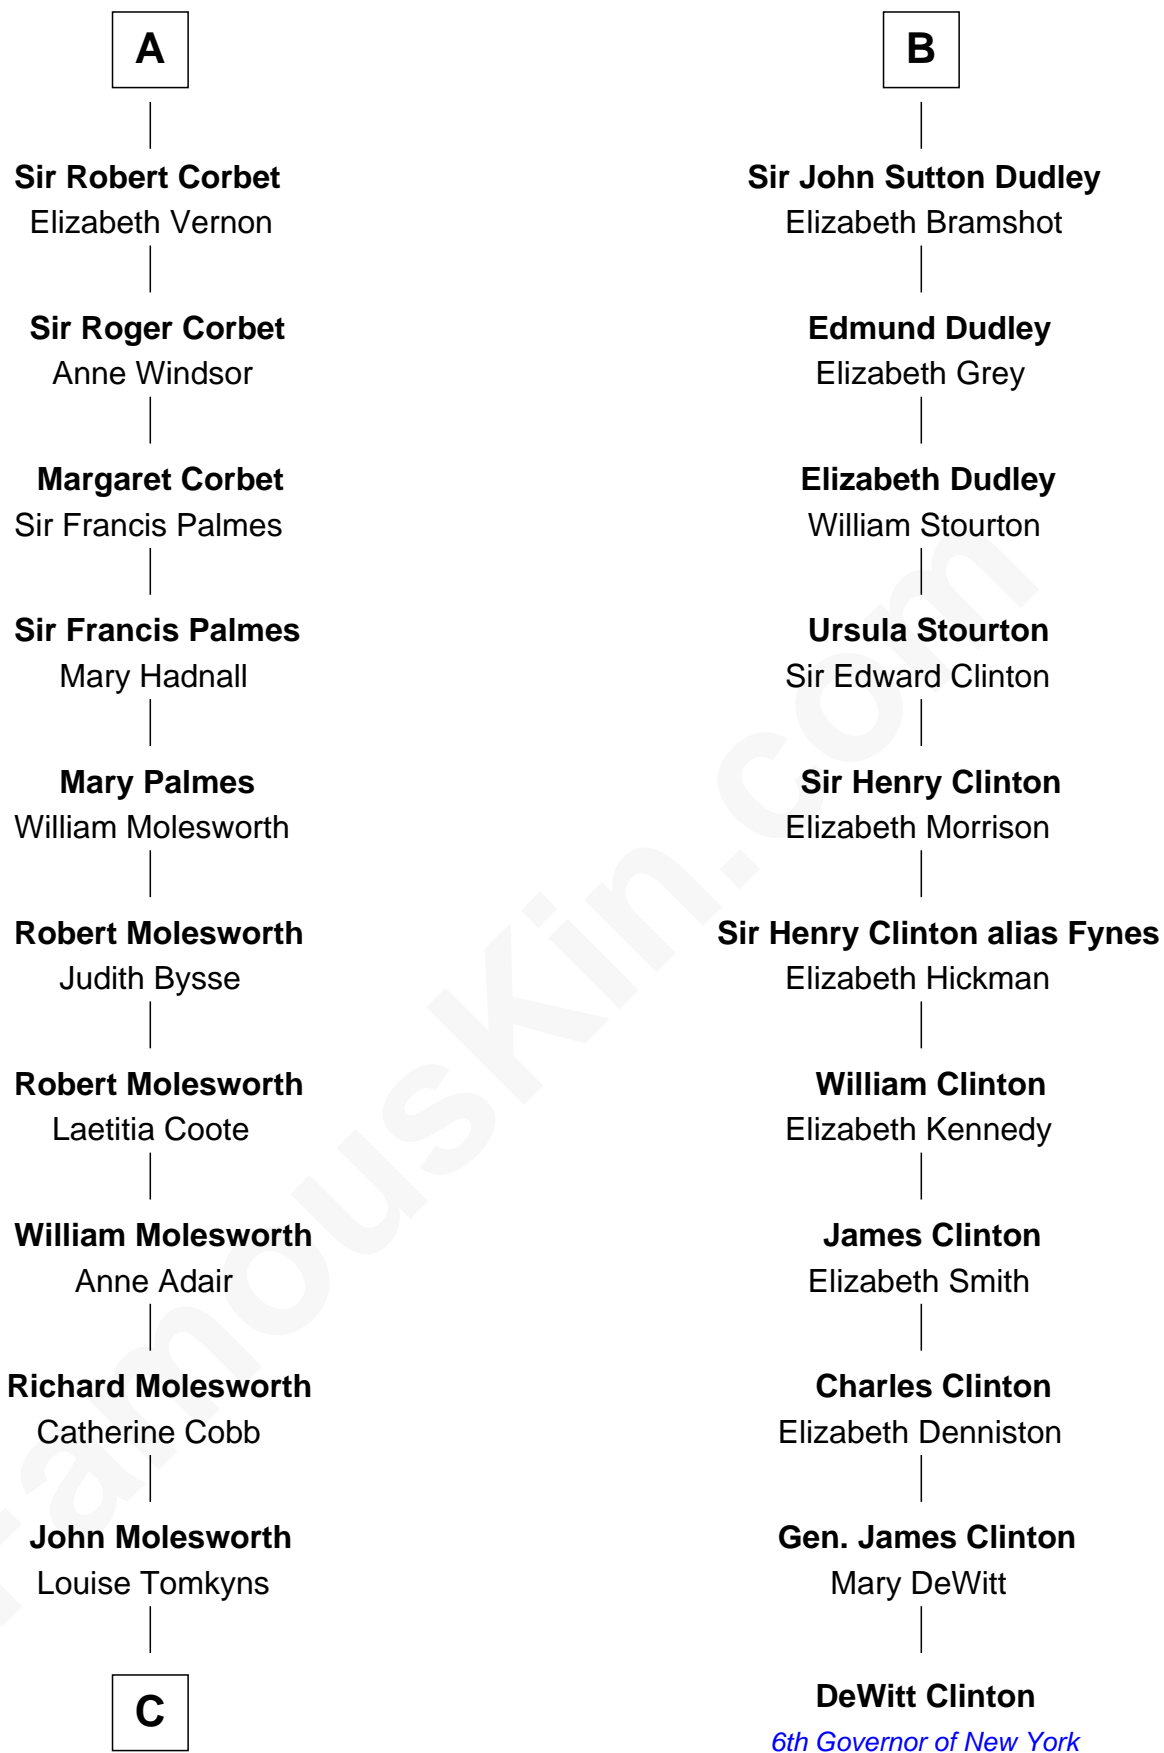

# FamousKin.com Relationship Chart of

**Joan Fontaine**

*Movie Actress*

17th cousin 2 times removed of

**DeWitt Clinton**

*6th Governor of New York*

## Sir Roger de Somery

**C**

—  
**Margaret Letitia Molesworth**

Charles Richard De Havilland

—  
**Walter Augustus De Havilland**

Lillian Augusta Ruse

—  
**Joan Fontaine**

*Movie Actress*