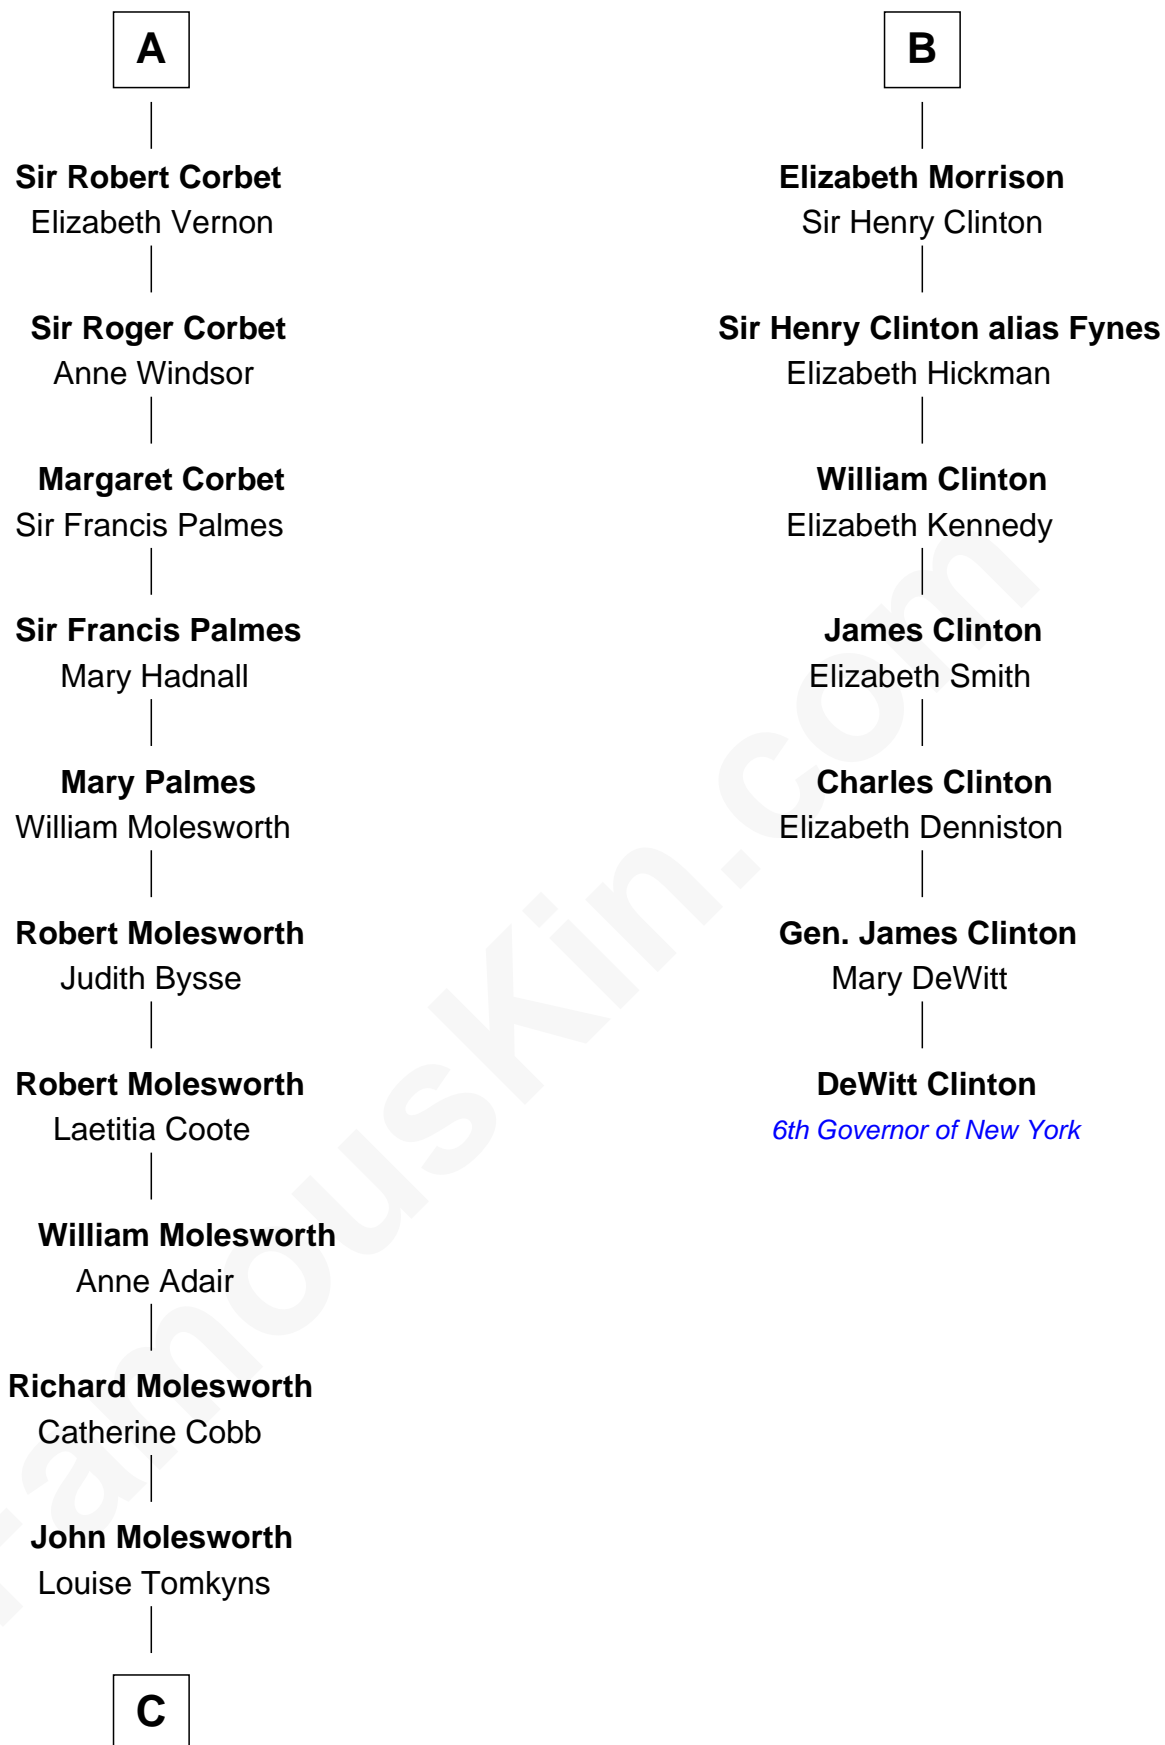

FamousKin.com Relationship Chart of

Joan Fontaine

Movie Actress

13th cousin 6 times removed of

DeWitt Clinton

6th Governor of New York

C

—
Margaret Letitia Molesworth

Charles Richard De Havilland

—
Walter Augustus De Havilland

Lillian Augusta Ruse

—
Joan Fontaine

Movie Actress

FamousKin.com