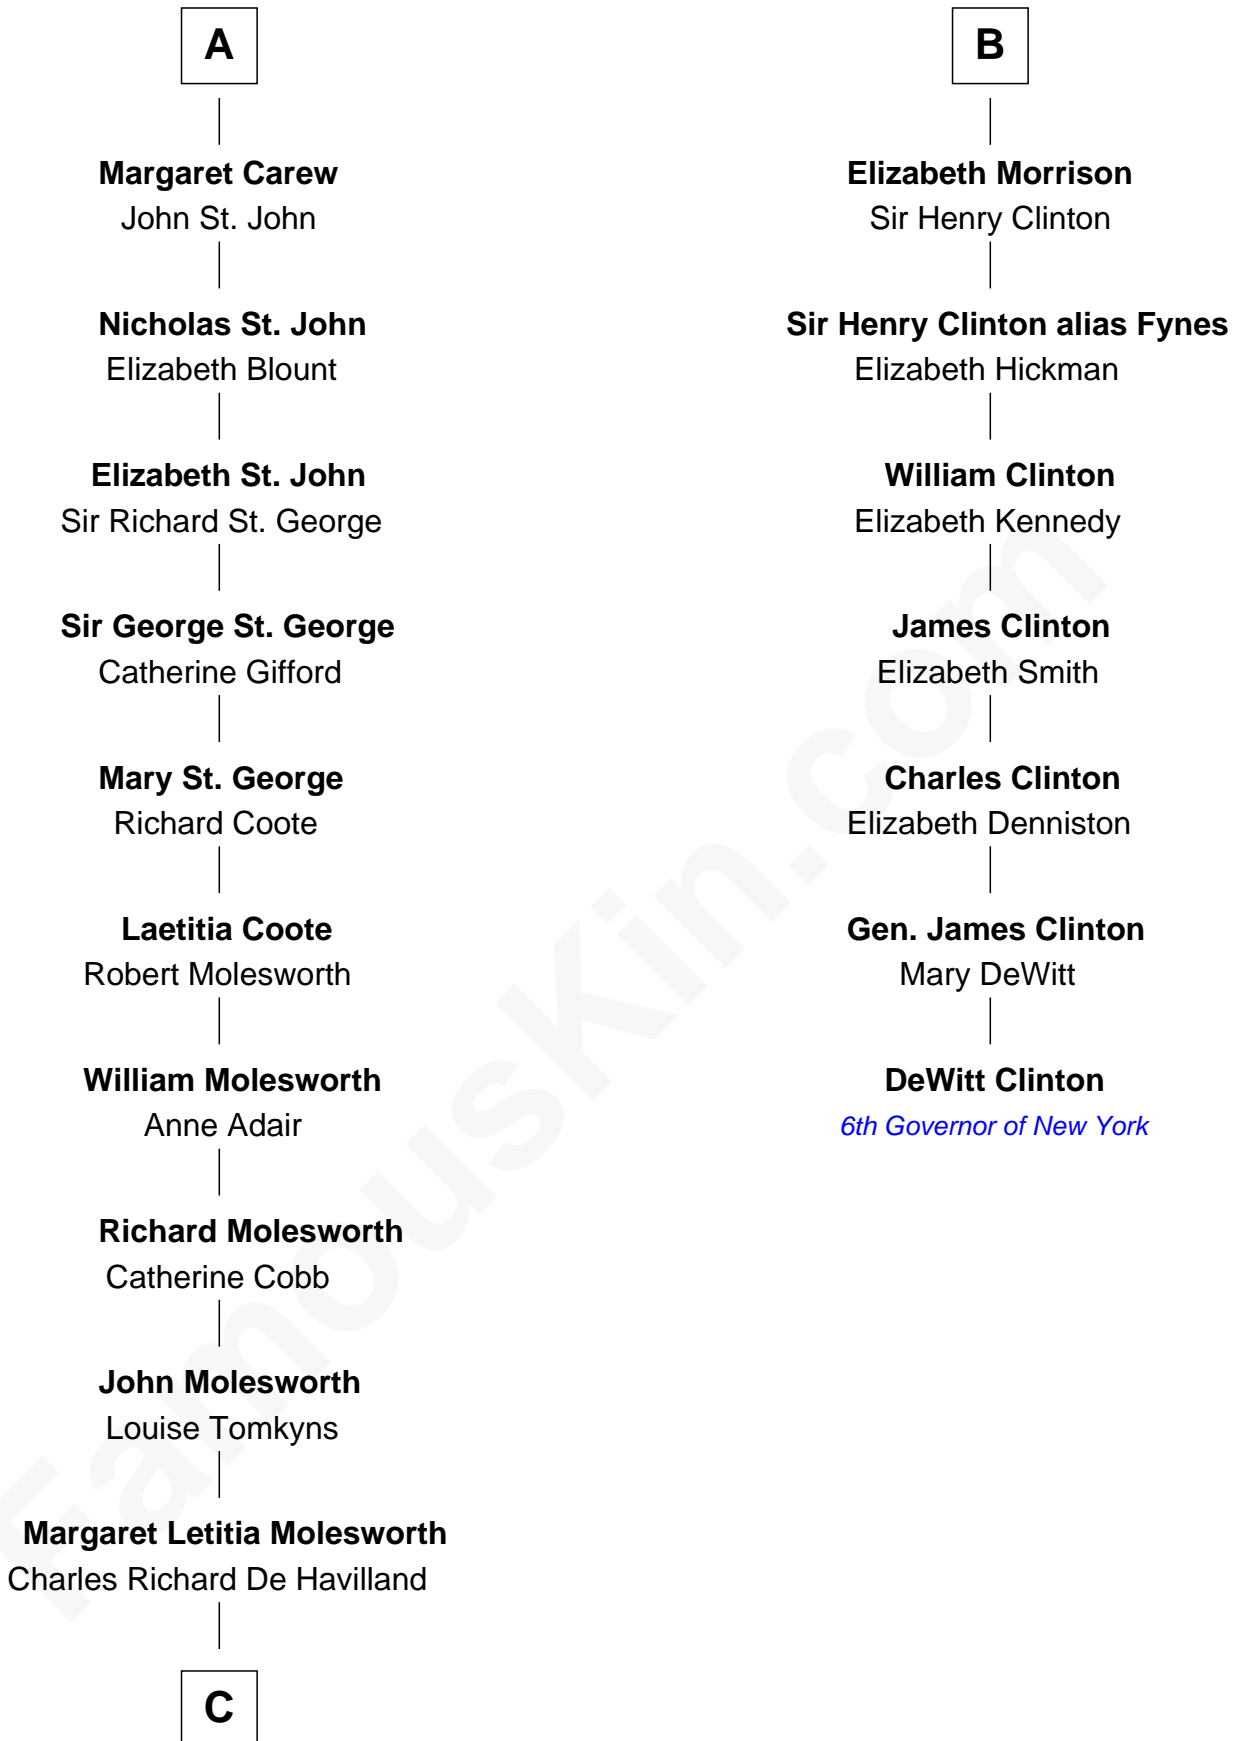

FamousKin.com Relationship Chart of

Joan Fontaine
Movie Actress

13th cousin 5 times removed of

DeWitt Clinton
6th Governor of New York

C

—
Walter Augustus De Havilland

Lillian Augusta Ruse

—
Joan Fontaine