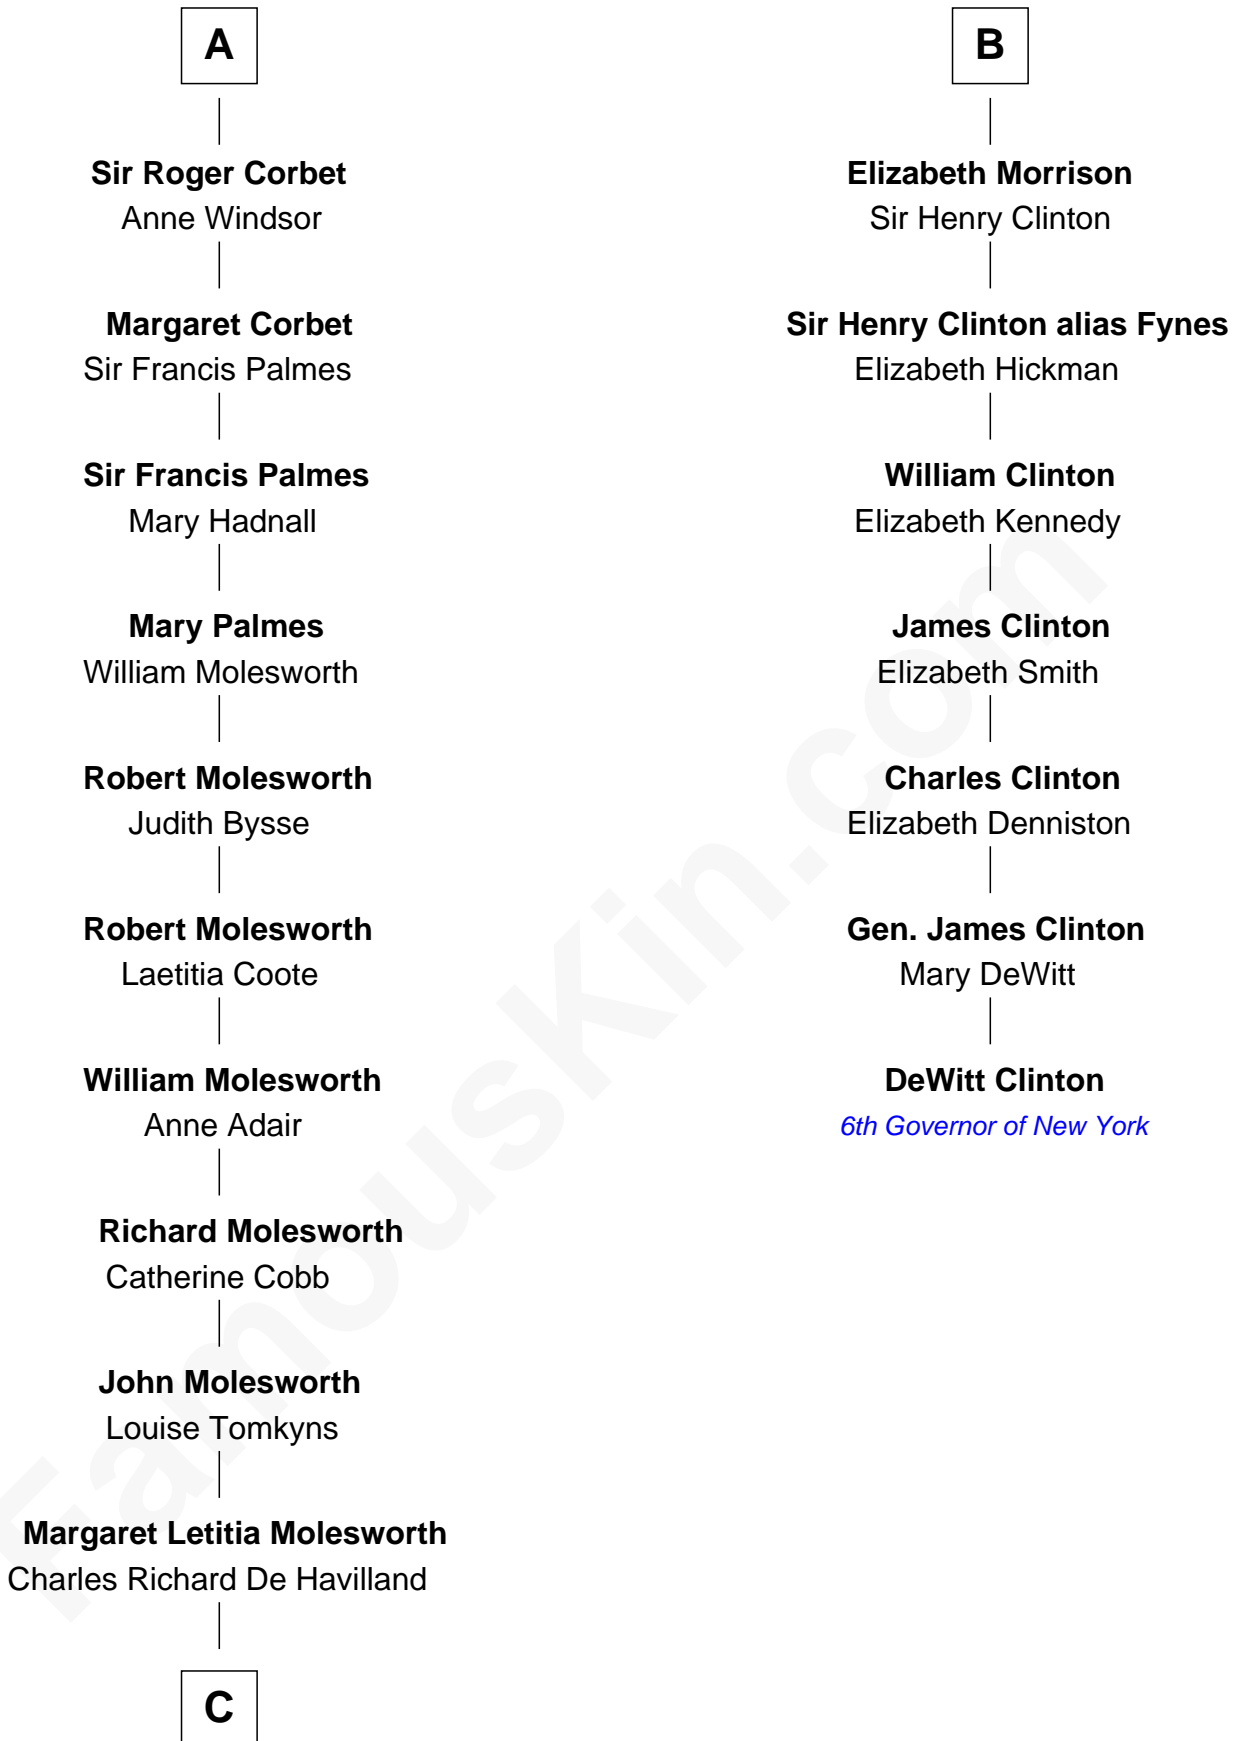

FamousKin.com Relationship Chart of

Joan Fontaine

Movie Actress

13th cousin 5 times removed of

DeWitt Clinton

6th Governor of New York

C

—
Walter Augustus De Havilland

Lillian Augusta Ruse

—
Joan Fontaine

Movie Actress

FamousKin.com