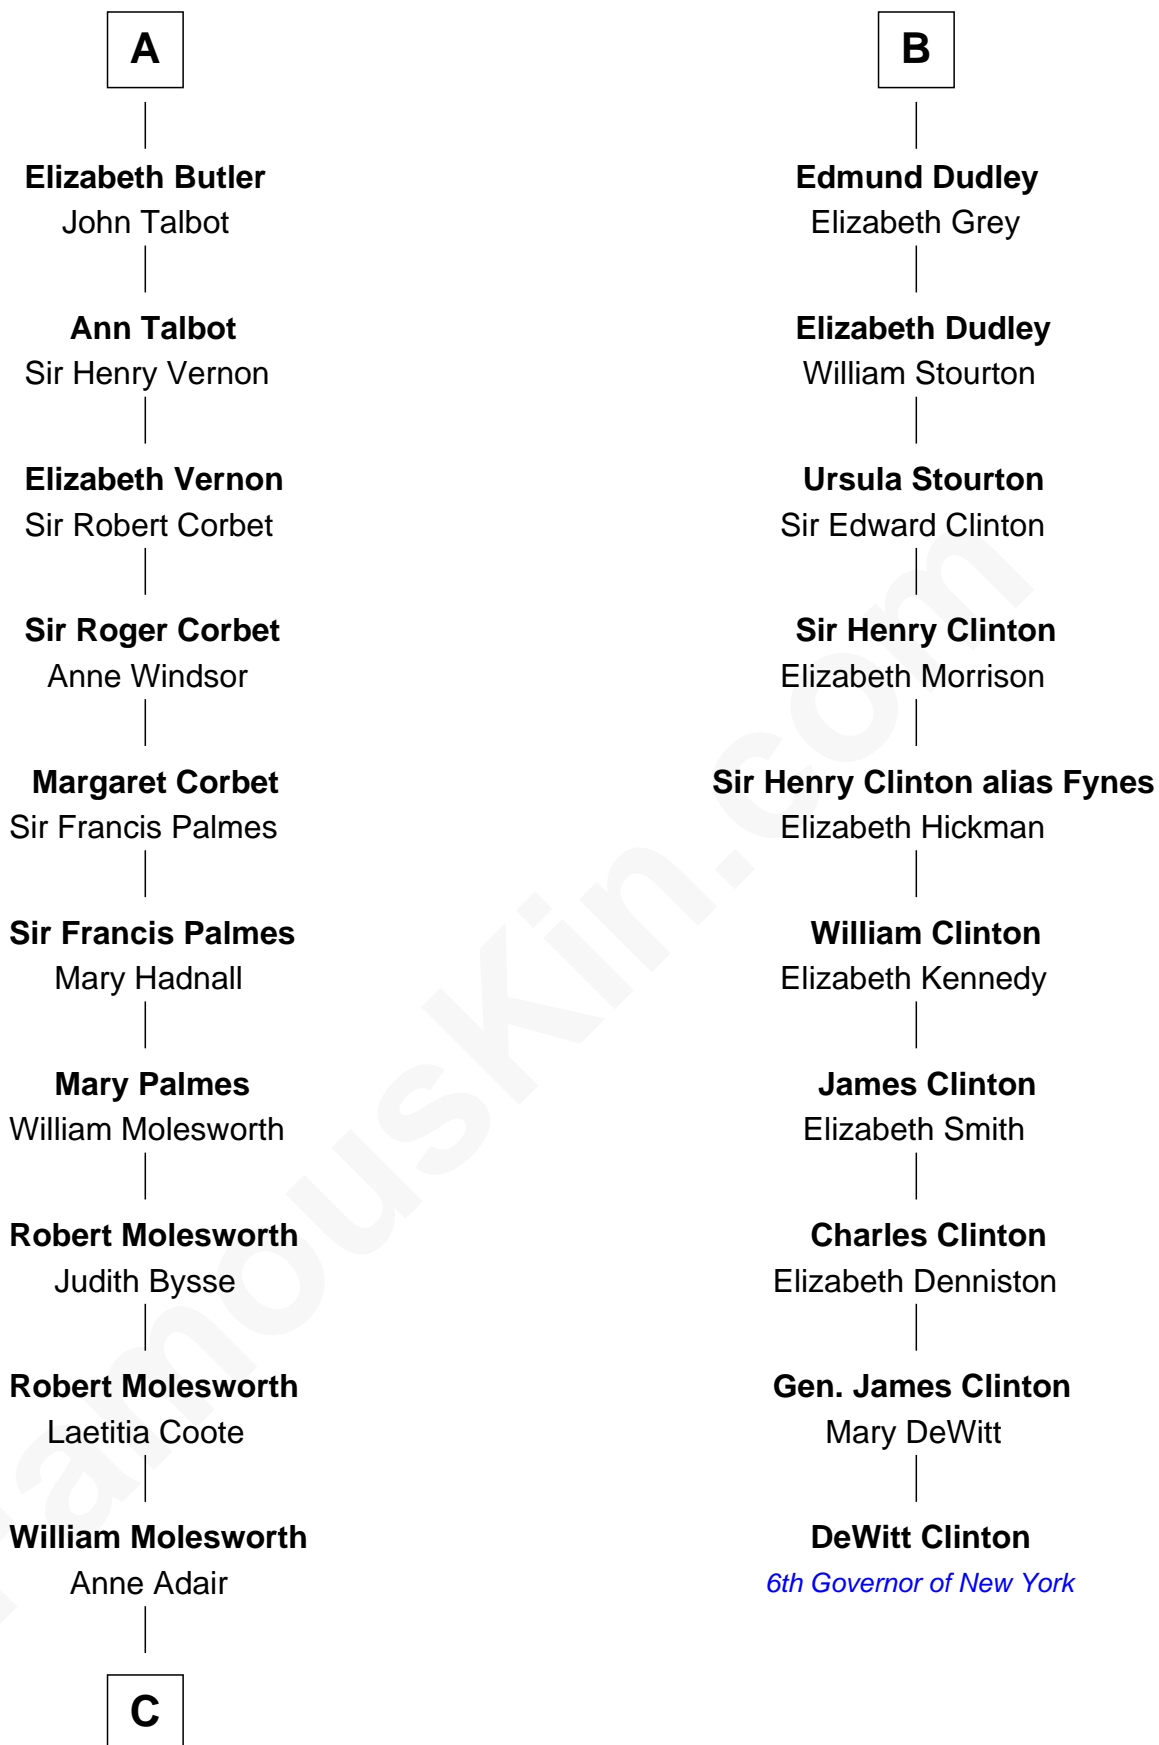

FamousKin.com Relationship Chart of

Joan Fontaine

Movie Actress

16th cousin 5 times removed of

DeWitt Clinton

6th Governor of New York

William de Braiose

Eva Marshal

Eleanor de Braiose
Sir Humphrey de Bohun

Humphrey de Bohun
Maud de Fiennes

Humphrey de Bohun
Elizabeth Plantagenet

Eleanor de Bohun
Sir James le Boteler

James le Boteler
Elizabeth Darcy

James Butler
Anne de Welles

James Butler
Joan Beauchamp

A

Eve de Braiose
Sir William de Cantilupe

Milicent de Cantilupe
Eudo la Zouche

Eve la Zouche
Sir Maurice de Berkeley

Thomas de Berkeley
Katherine de Clyvedon

Sir John Berkeley
Elizabeth Betteshorne

Elizabeth Berkeley
Sir John Sutton

Sir John Sutton Dudley
Elizabeth Bramshot

B

C

Richard Molesworth

Catherine Cobb

John Molesworth

Louise Tomkyns