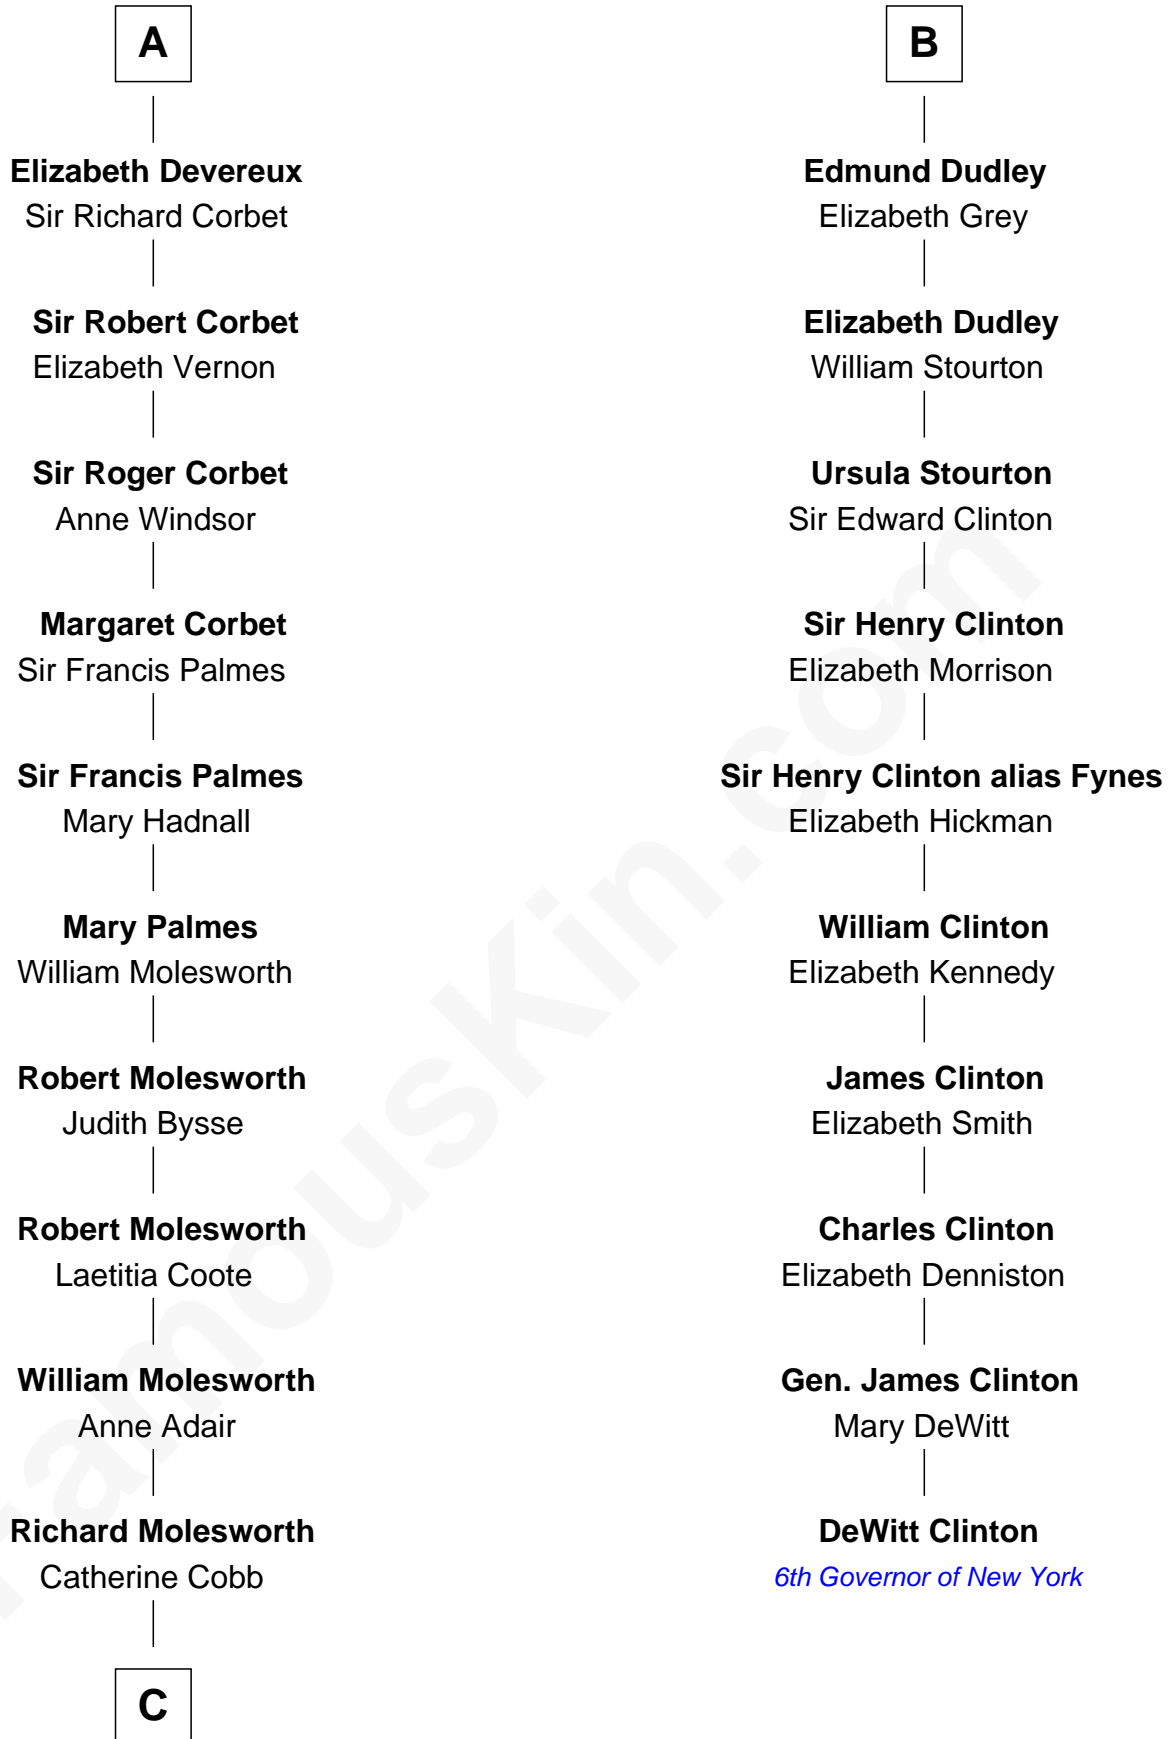

# FamousKin.com Relationship Chart of

**Joan Fontaine**

*Movie Actress*

16th cousin 4 times removed of

**DeWitt Clinton**

*6th Governor of New York*

**Sir Hugh le Despencer**

Isabella de Beauchamp

**Hugh le Despencer**

Eleanor de Clare

**Sir Philip le Despencer**

Margaret de Goushill

**Sir Edward le Despencer**

Anne de Ferrers

**Sir Philip le Despencer**

Joan de Cobham

**Anne Ferrers**

Sir Walter Devereux

**Sir John Sutton Dudley**

Elizabeth Bramshot

**A**

**B**

**C**

—  
**John Molesworth**