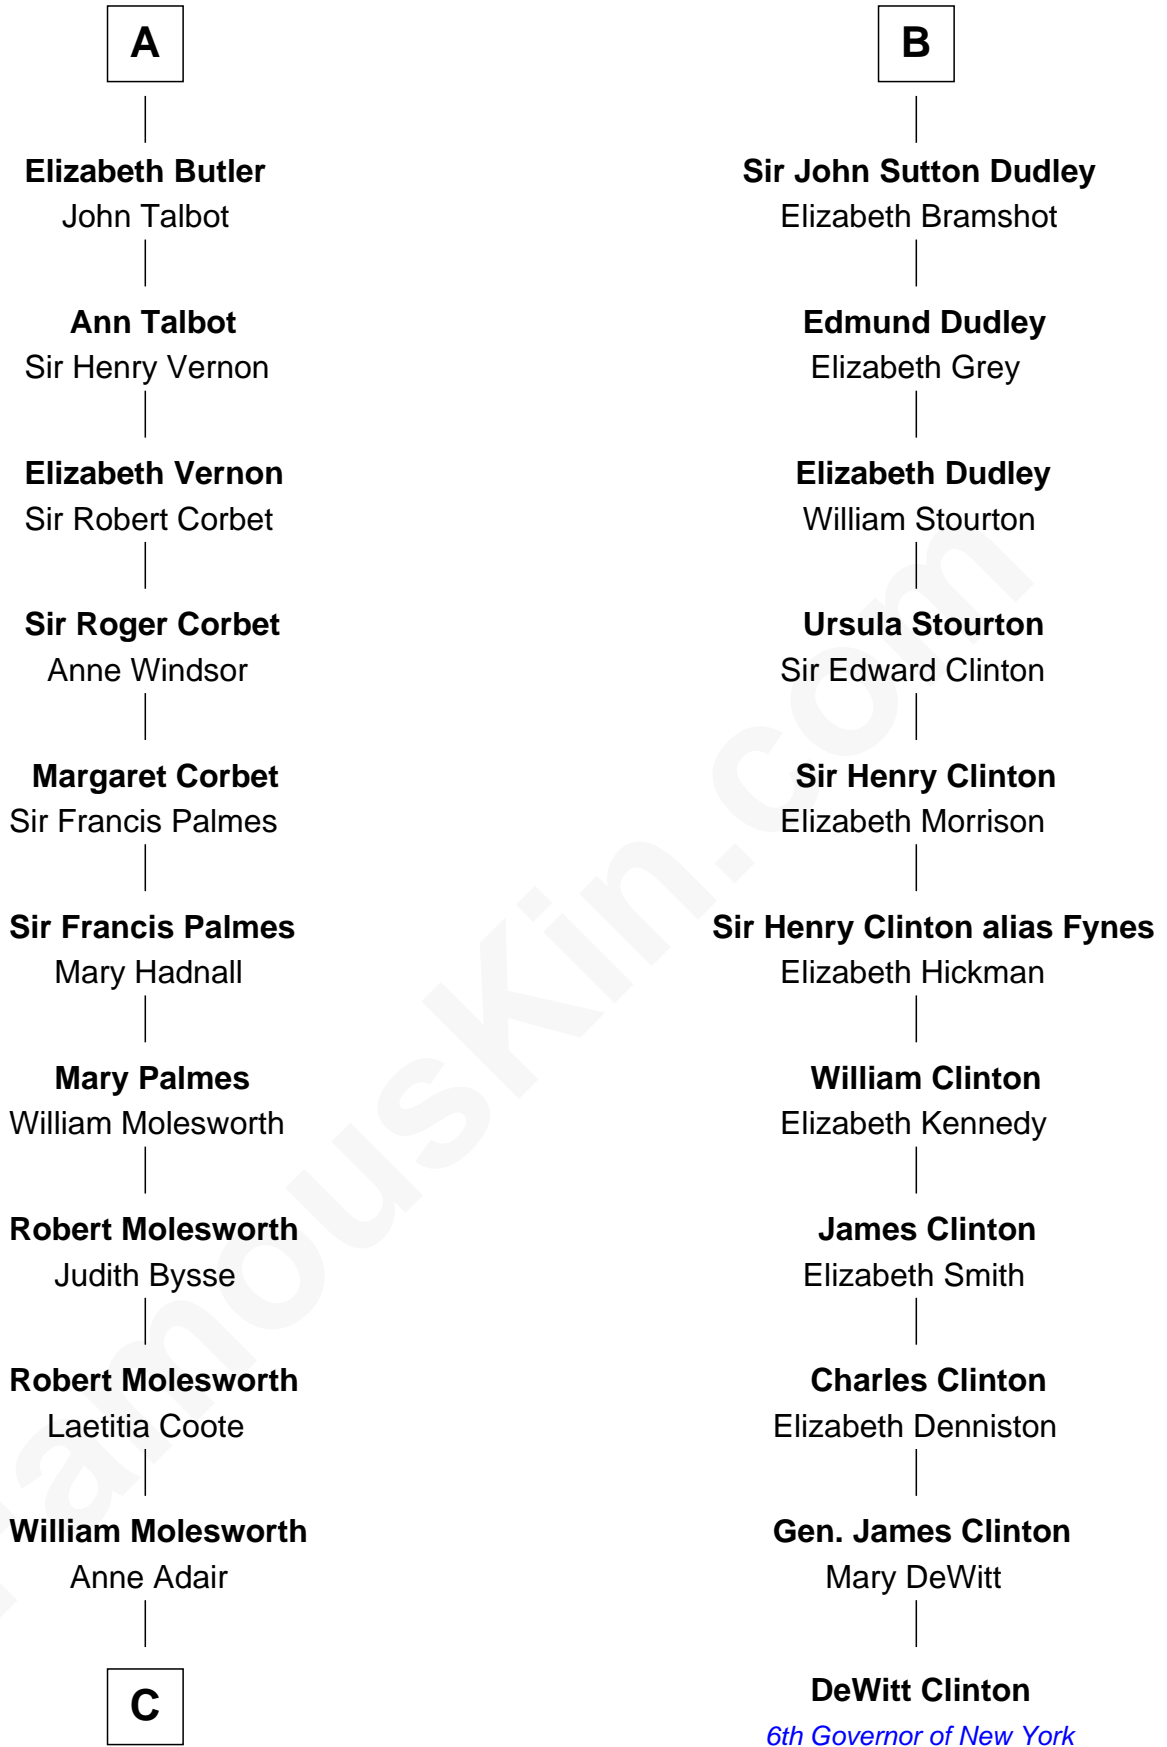

# FamousKin.com Relationship Chart of

**Joan Fontaine**

*Movie Actress*

17th cousin 4 times removed of

**DeWitt Clinton**

*6th Governor of New York*

**Sir William Marshal**

Isabel de Clare

**C**

Richard Molesworth

Catherine Cobb

John Molesworth

Louise Tomkyns

Margaret Letitia Molesworth

Charles Richard De Havilland

Walter Augustus De Havilland