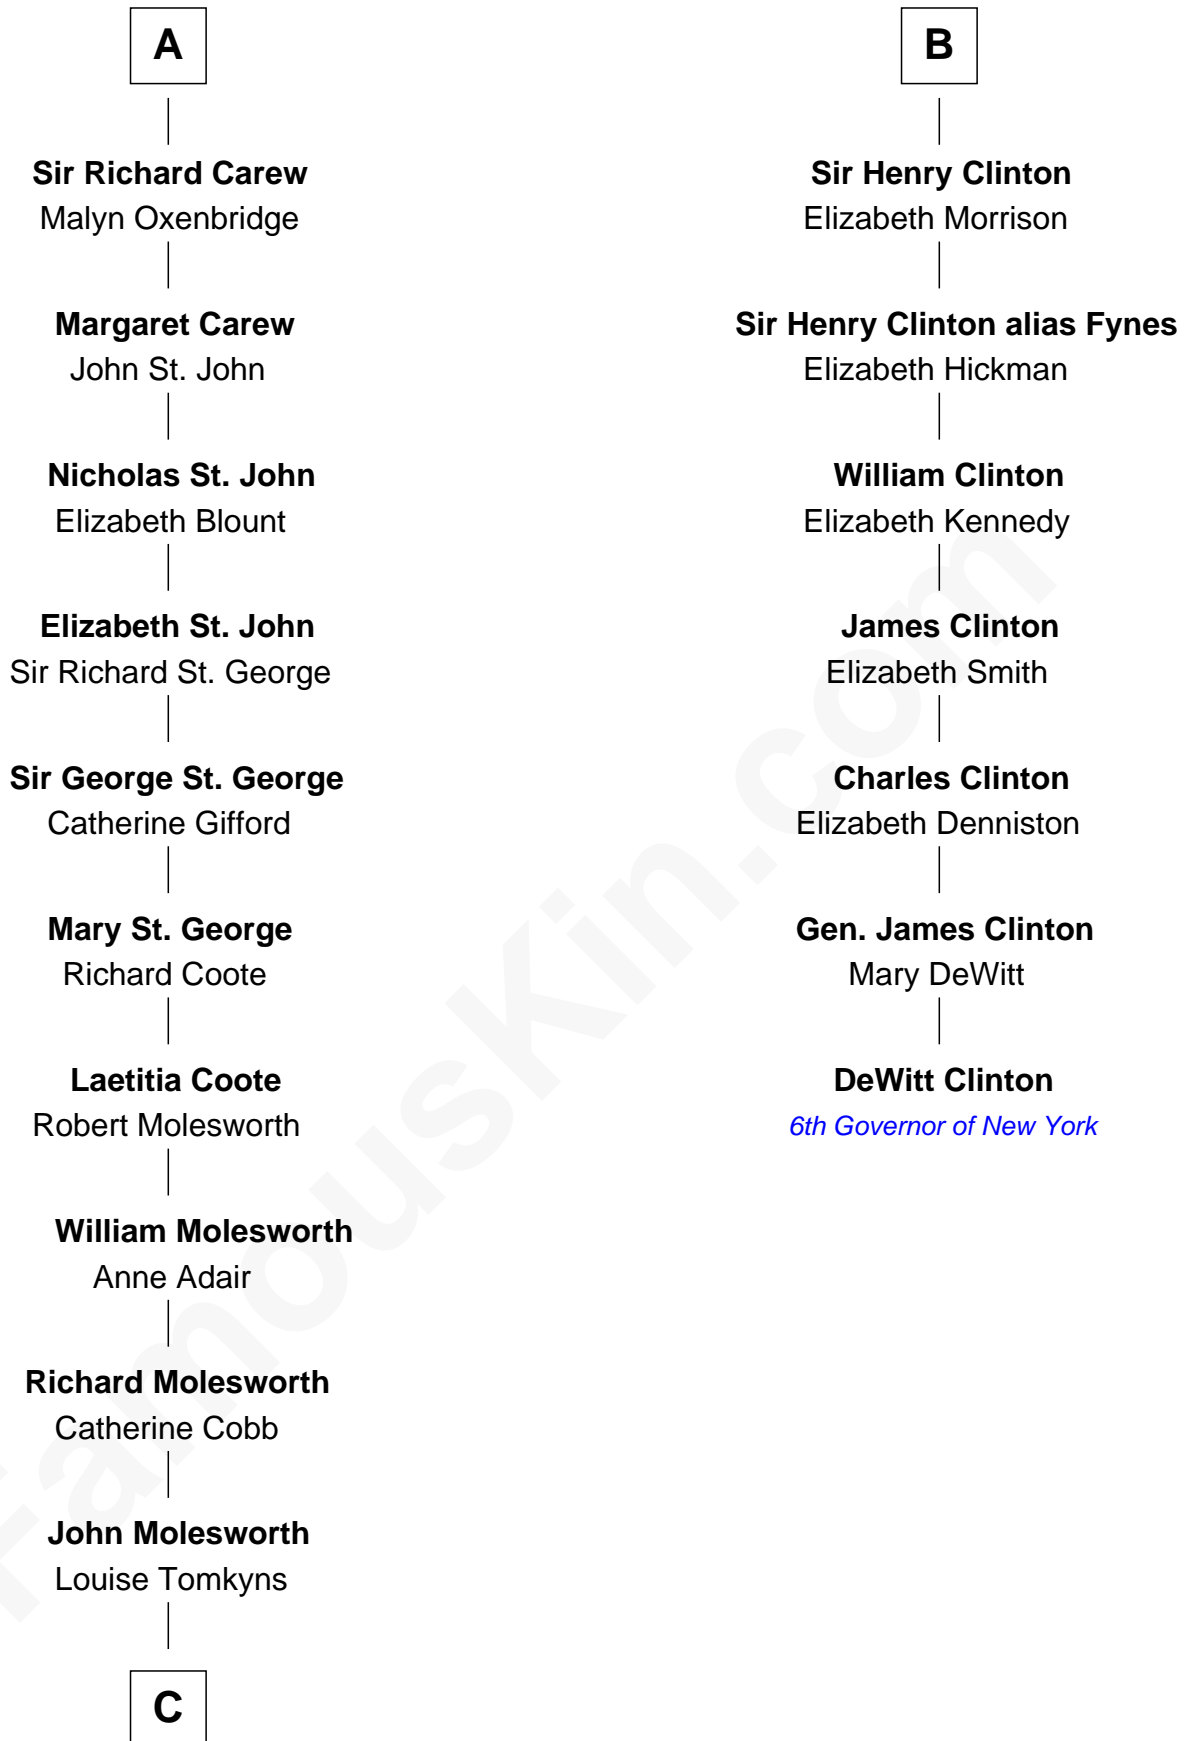

# FamousKin.com Relationship Chart of

**Joan Fontaine**

*Movie Actress*

13th cousin 6 times removed of

**DeWitt Clinton**

*6th Governor of New York*

**Sir Maurice de Berkeley**

Eve la Zouche

**Sir Lionel de Welles**

Joan de Waterton

**Eleanor de Welles**

Sir Thomas Hoo

**Eleanor Hoo**

James Carew

**A**

**Thomas de Berkeley**

Katherine de Clyvedon

**Sir John Berkeley**

Elizabeth Betteshorne

**Elizabeth Berkeley**

Sir John Sutton

**Sir John Sutton Dudley**

Elizabeth Bramshot

**Edmund Dudley**

Elizabeth Grey

**Elizabeth Dudley**

William Stourton

**Ursula Stourton**

Sir Edward Clinton

**B**

**C**

—  
**Margaret Letitia Molesworth**