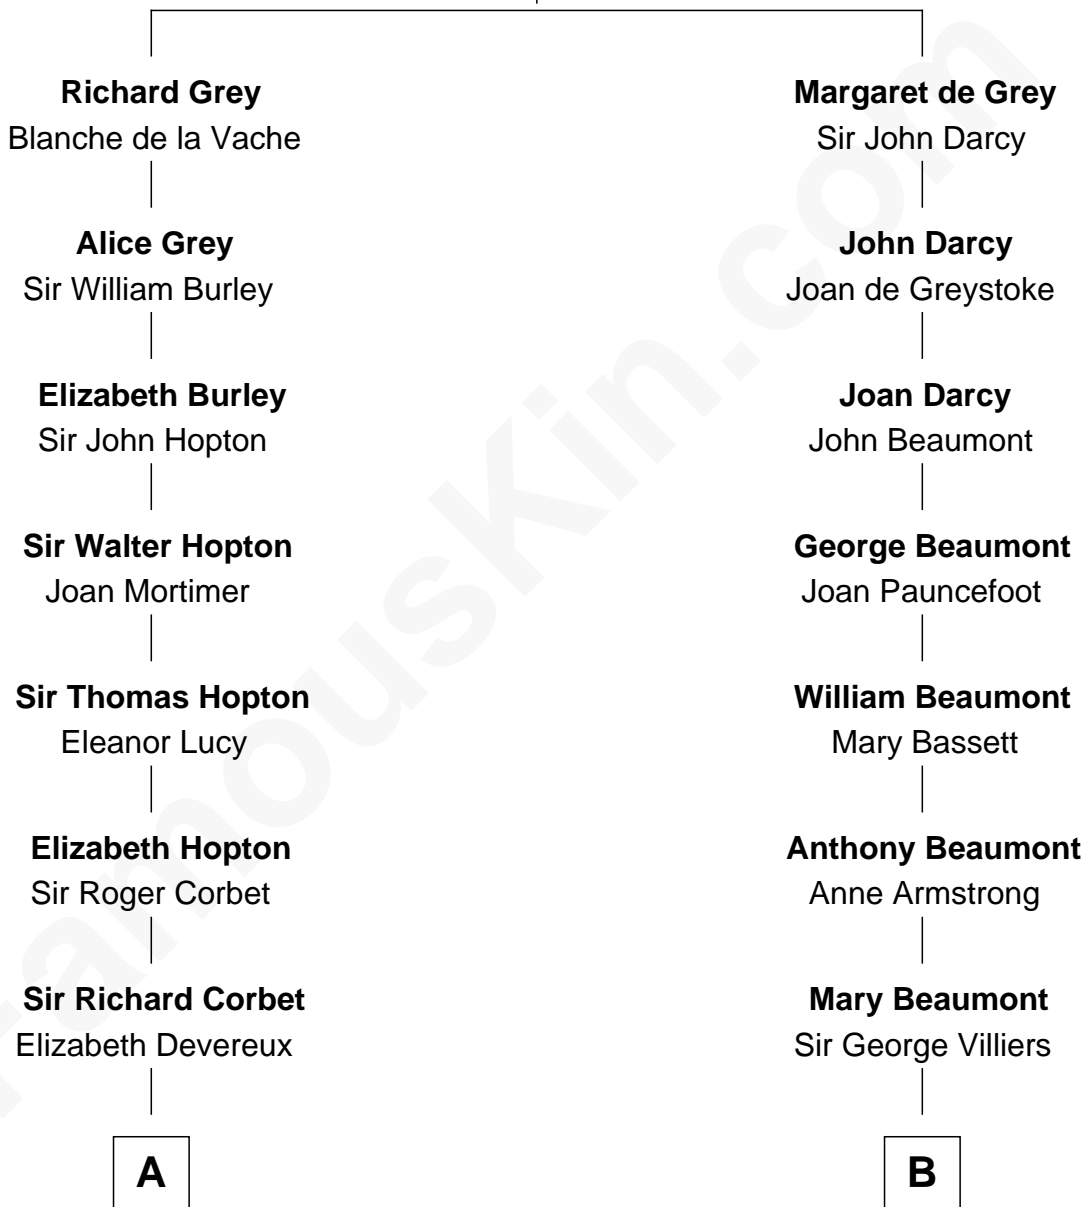

FamousKin.com Relationship Chart of

Joan Fontaine

Movie Actress

13th cousin 6 times removed of

Lt. Gen. James Brudenell

Leader of the "Charge of the Light Brigade"

Sir Henry de Grey

Elizabeth Talbot

C

Margaret Letitia Molesworth

Charles Richard De Havilland

Walter Augustus De Havilland

Lillian Augusta Ruse

Joan Fontaine

Movie Actress

FamousKin.com