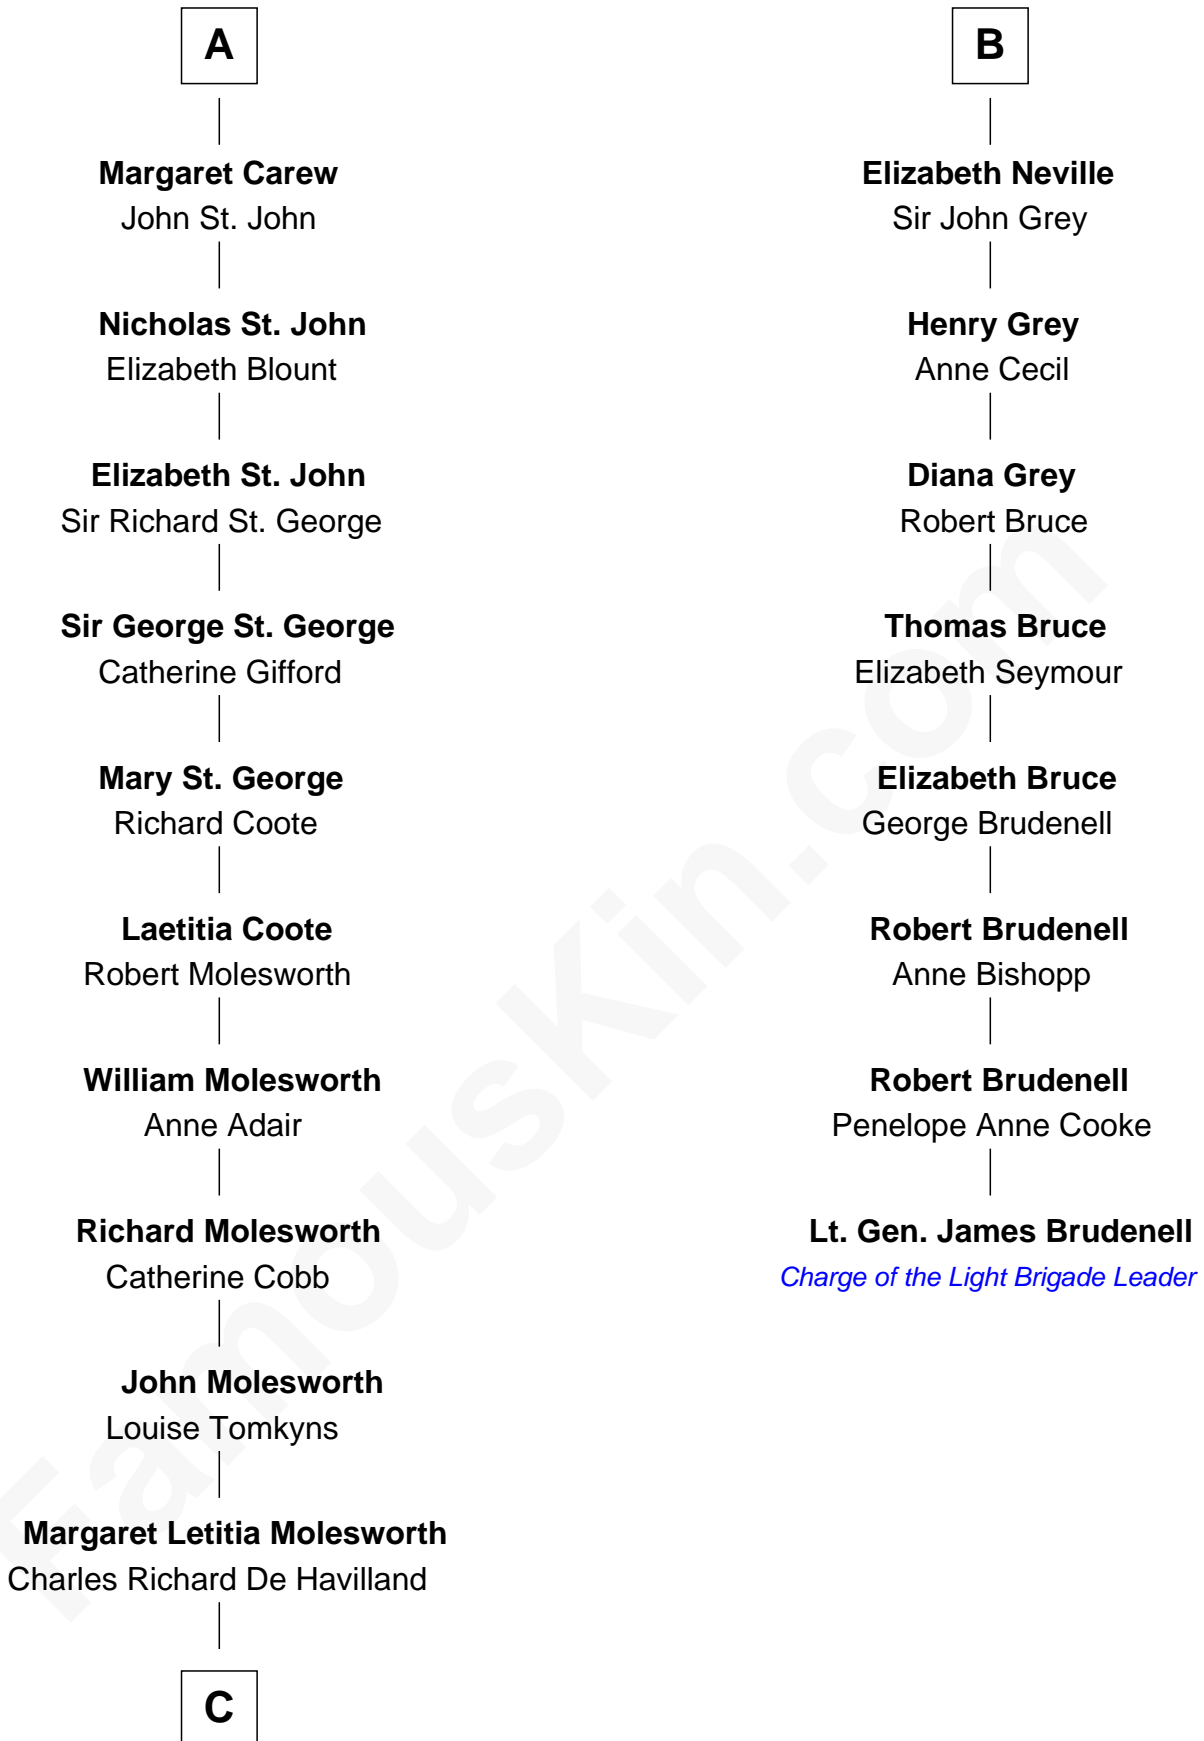

FamousKin.com
Relationship Chart of
Joan Fontaine
Movie Actress

14th cousin 4 times removed of

Lt. Gen. James Brudenell
Leader of the "Charge of the Light Brigade"

C

Walter Augustus De Havilland

Lillian Augusta Ruse