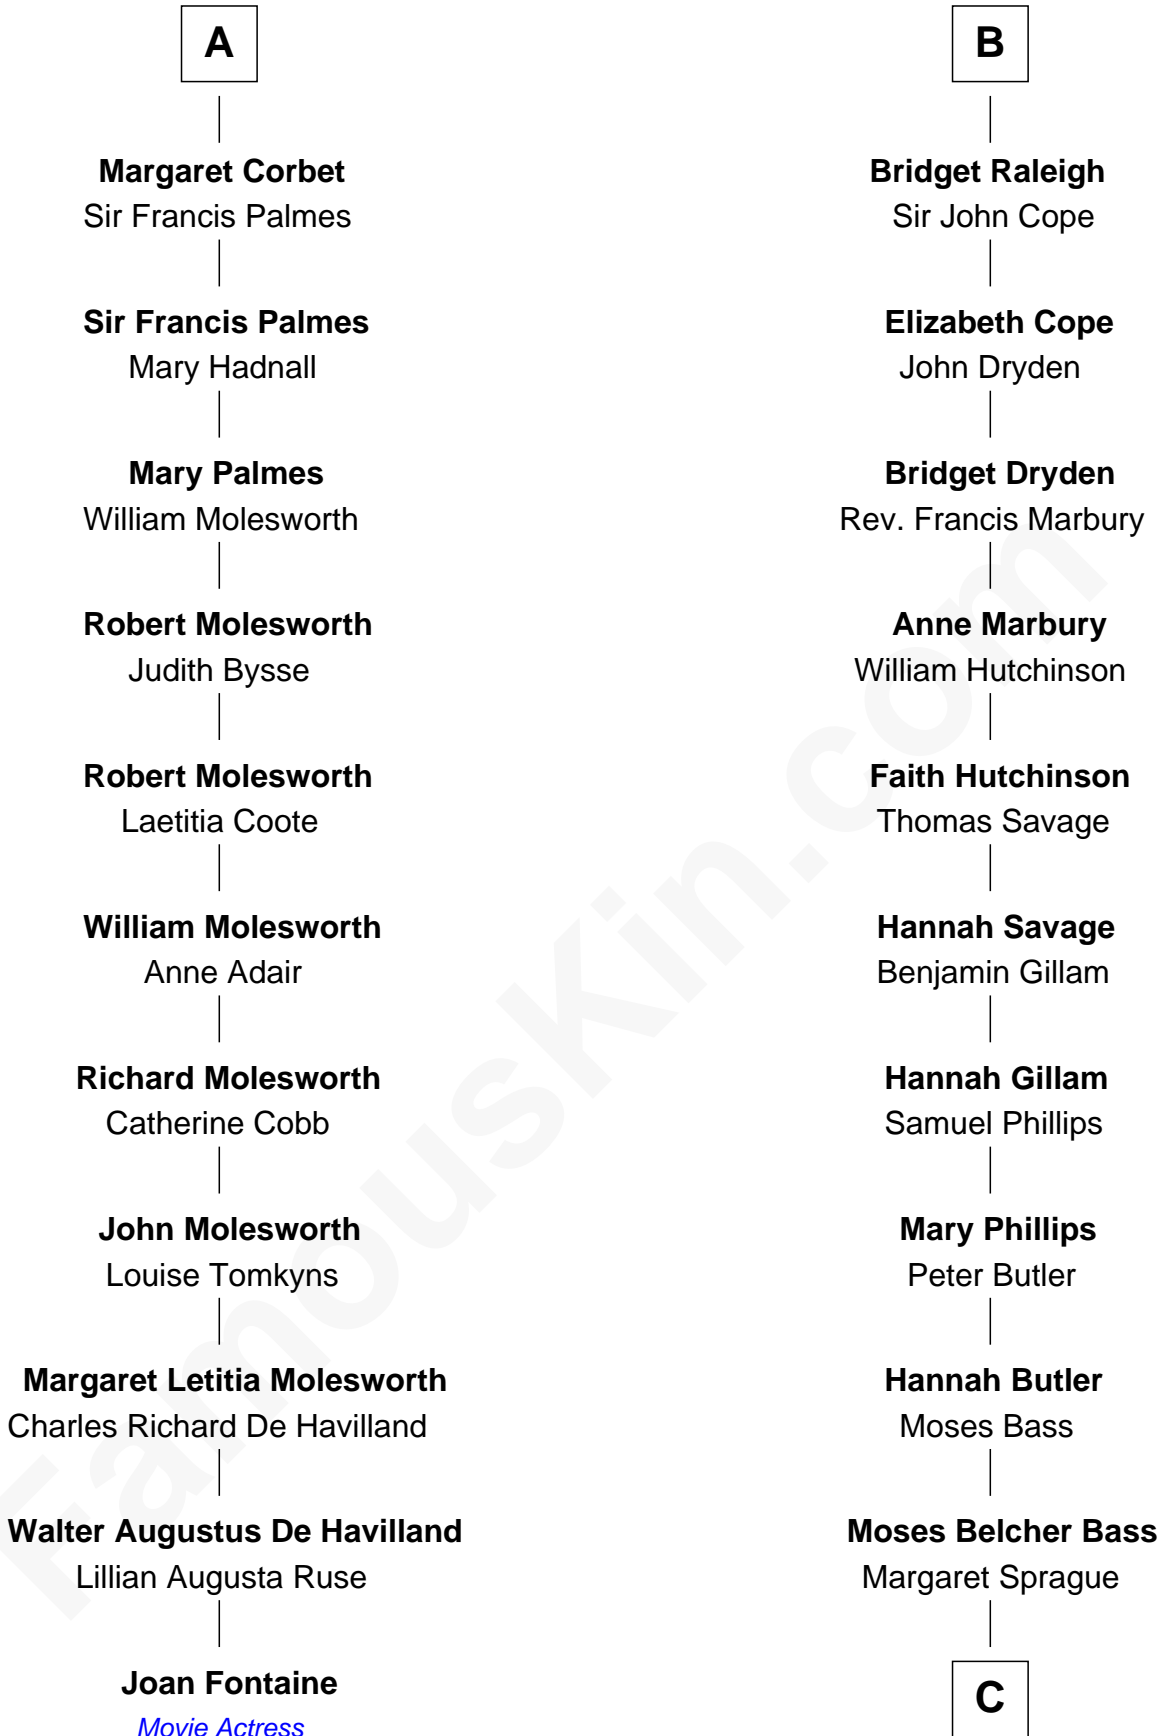

FamousKin.com Relationship Chart of

Joan Fontaine

Movie Actress

17th cousin 4 times removed of

Erskine Childers

4th President of Ireland

Sir James le Boteler

Eleanor de Bohun

Sir Gilbert Talbot

Sir Richard Talbot

Ankaret le Strange

Mary Talbot

Sir Thomas Greene

Sir Thomas Greene

Phillippa Ferrers

Elizabeth Greene

William Raleigh

Sir Edward Raleigh

Margaret Verney

Sir Edward Raleigh

Anne Chamberlayne

B

C

Mary Butler Bass

Elisha Smith

Cordelia Miller Smith

William Robert Pearmain

Margaret Cushing Pearmain

Dr. Hamilton Osgood

Mary Alden Osgood

Erskine Childers

Erskine Childers