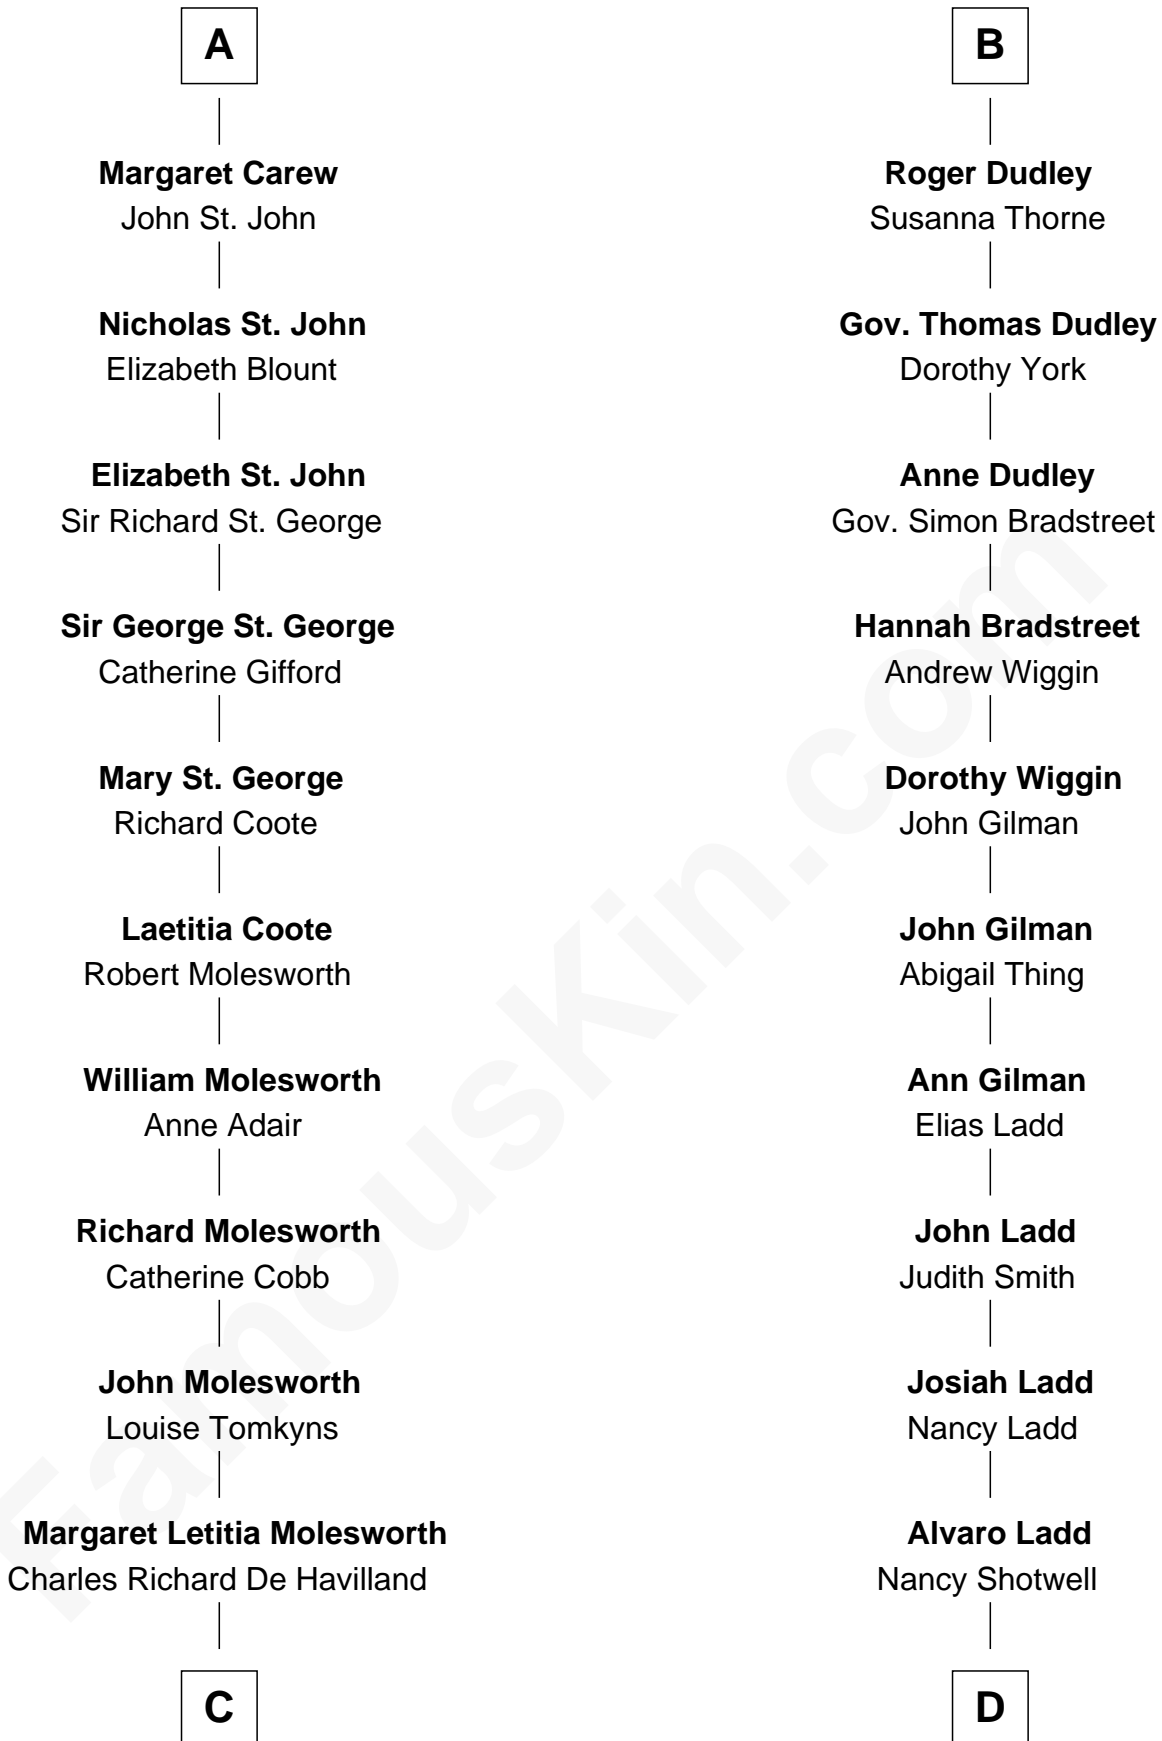

# FamousKin.com Relationship Chart of

**Joan Fontaine**

*Movie Actress*

18th cousin 1 time removed of

**Alan Ladd**

*Movie Actor*

FamousKin.com