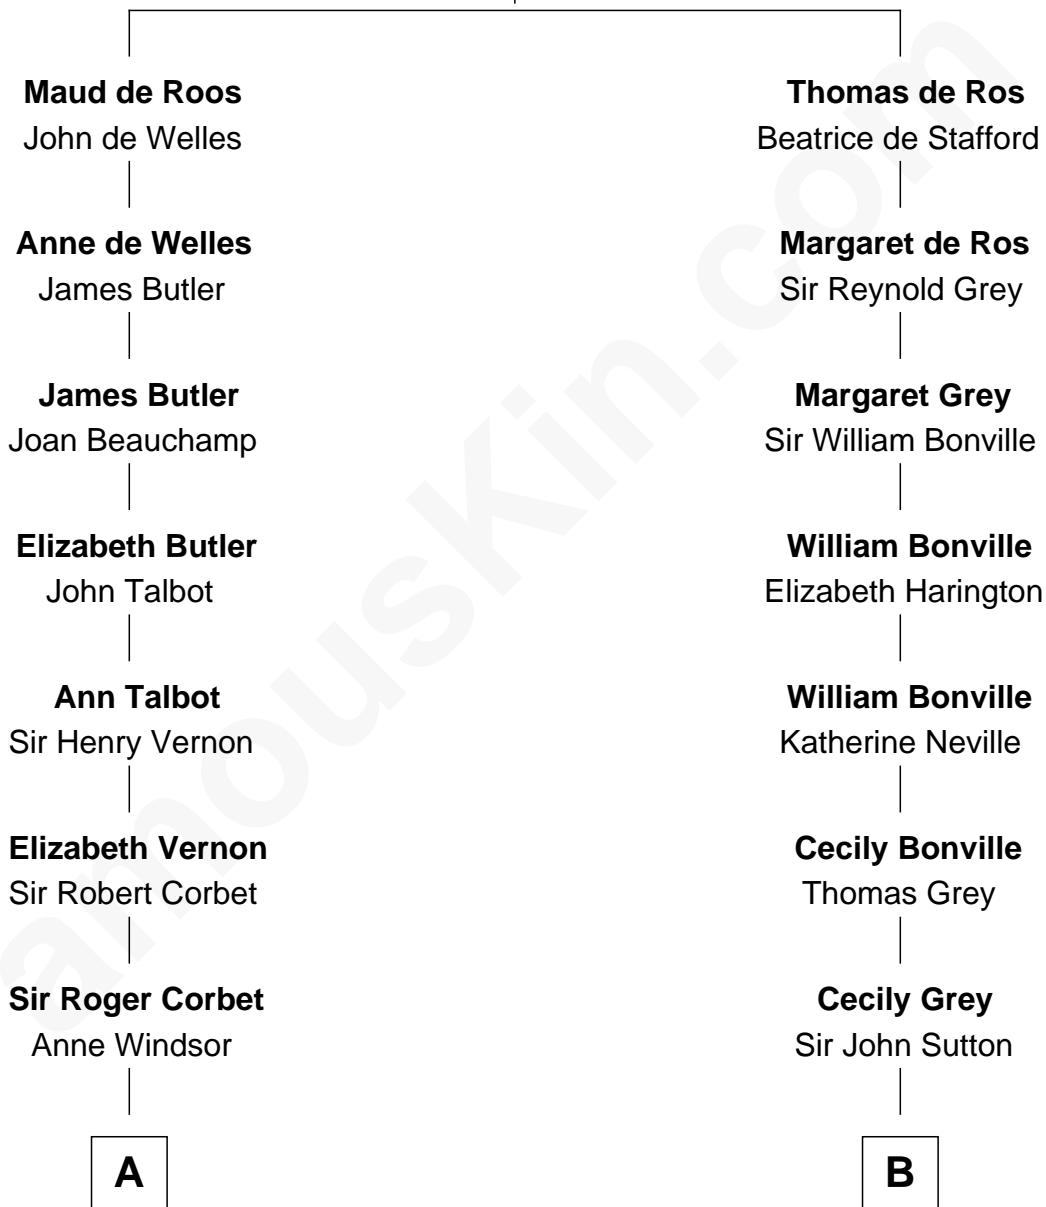

FamousKin.com Relationship Chart of

Joan Fontaine

Movie Actress

17th cousin 3 times removed of

Alan Ladd

Movie Actor

Sir William de Ros
Margery de Badlesmere

C

Alvaro Ladd
Nancy Shotwell

Oscar F. Ladd
Julia Henrietta Meigs

Alan Harwood Ladd
Selina Raleigh

Alan Ladd
Movie Actor

FamousKin.com