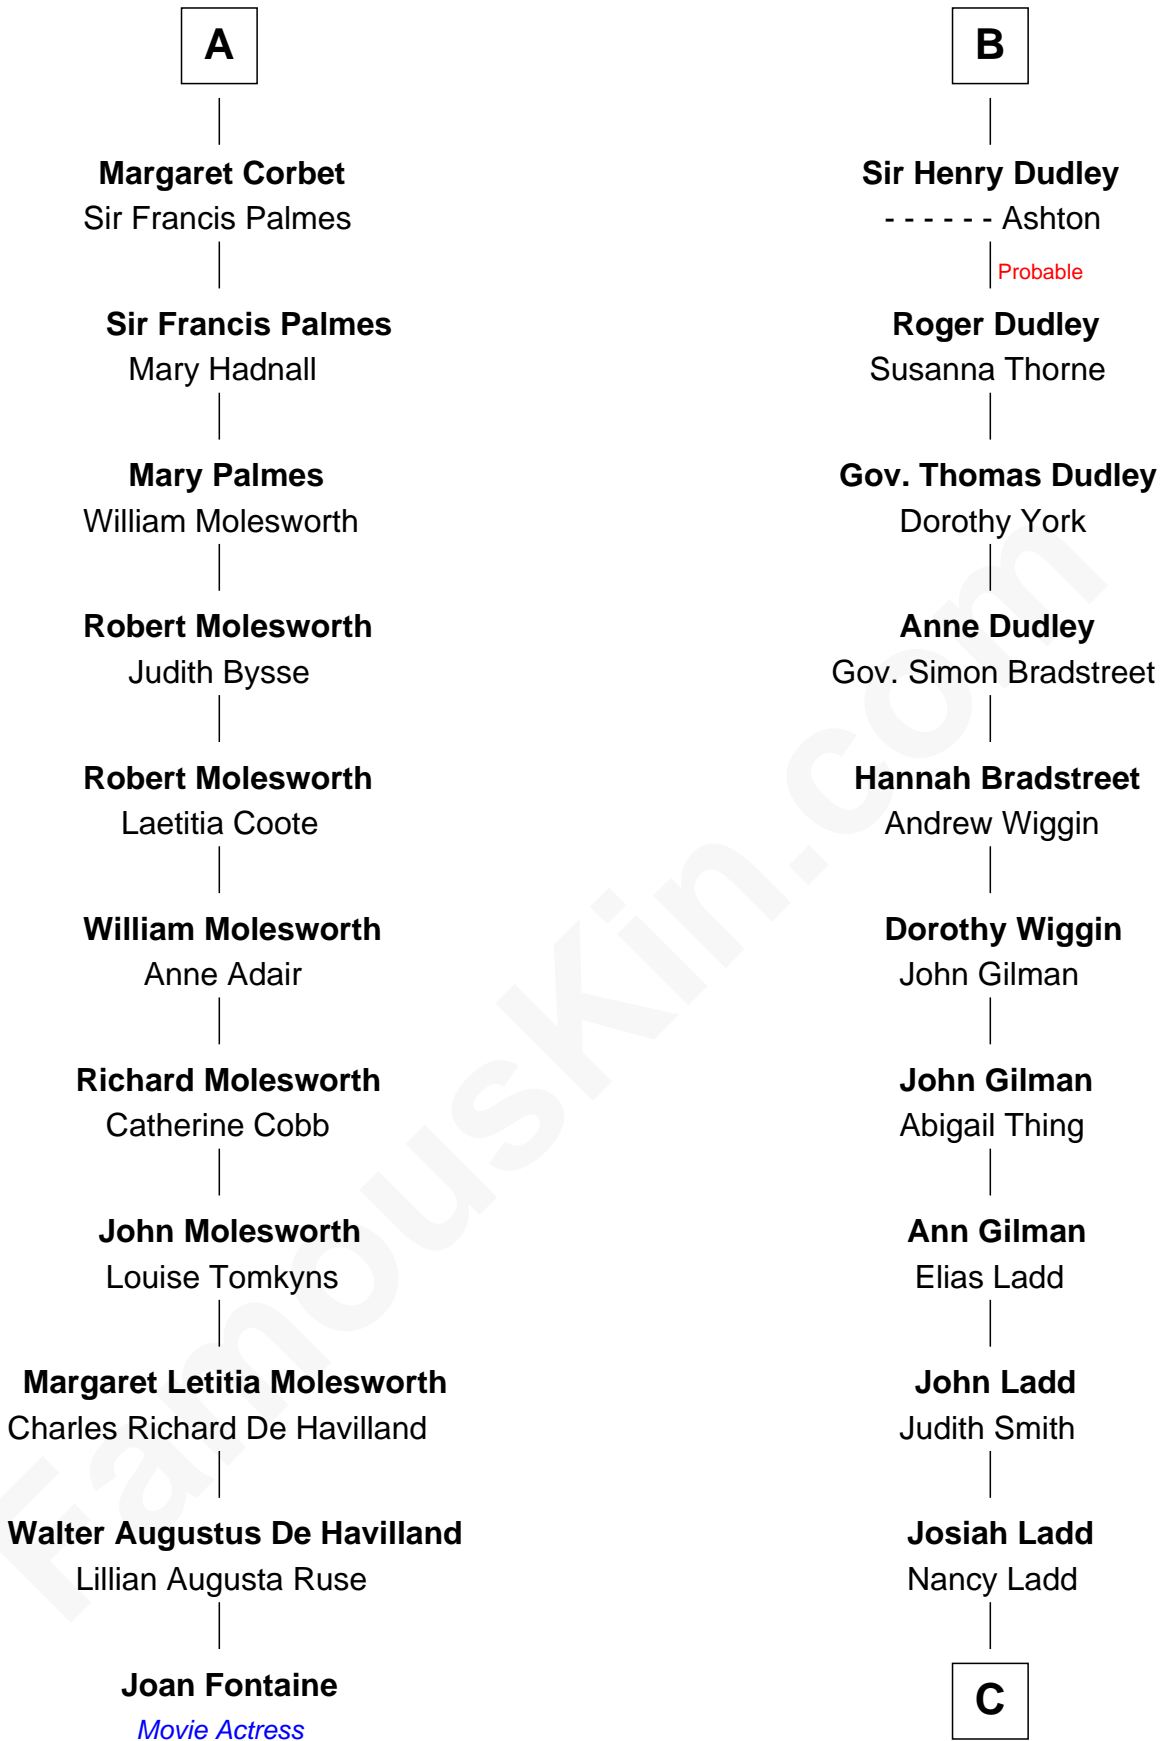

FamousKin.com Relationship Chart of

Joan Fontaine

Movie Actress

17th cousin 3 times removed of

Alan Ladd

Movie Actor

Sir William de Ros
Margery de Badlesmere

C

Alvaro Ladd
Nancy Shotwell

Oscar F. Ladd
Julia Henrietta Meigs

Alan Harwood Ladd
Selina Raleigh

Alan Ladd
Movie Actor

FamousKin.com