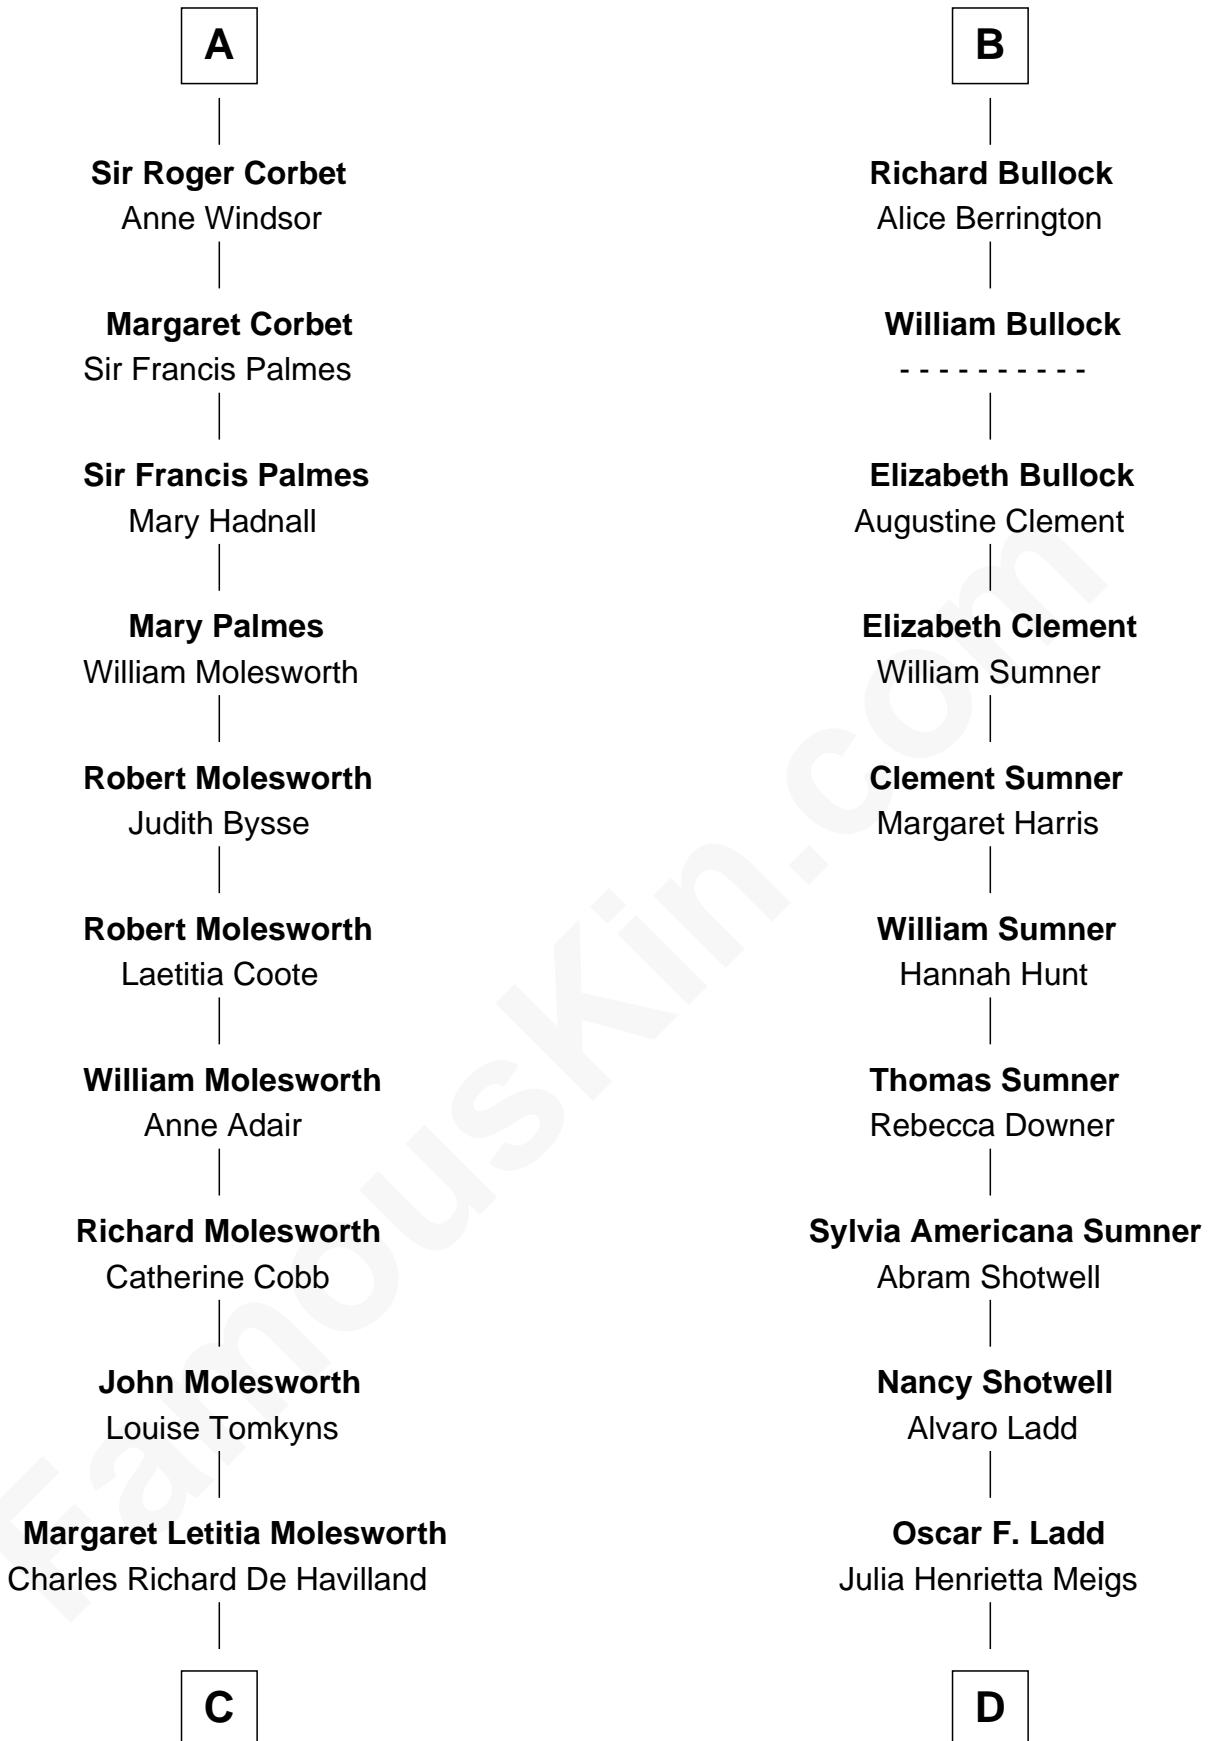

# FamousKin.com Relationship Chart of

**Joan Fontaine**

*Movie Actress*

18th cousin of

**Alan Ladd**

*Movie Actor*

**Bartholomew de Badlesmere**

Margaret de Clare

**Elizabeth Butler**

John Talbot

**Ann Talbot**

Sir Henry Vernon

**Elizabeth Vernon**

Sir Robert Corbet

**A**

**Maud de Badlesmere**

John de Vere

**Aubrey de Vere**

Alice FitzWalter

**Sir Richard de Vere**

Alice Sergeaux

**Sir John de Vere**

Elizabeth Howard

**Joan de Vere**

Sir William Norreys

**Margaret Norreys**

Gilbert Bullock

**Thomas Bullock**

Alice Kingsmill

**B**

FamousKin.com