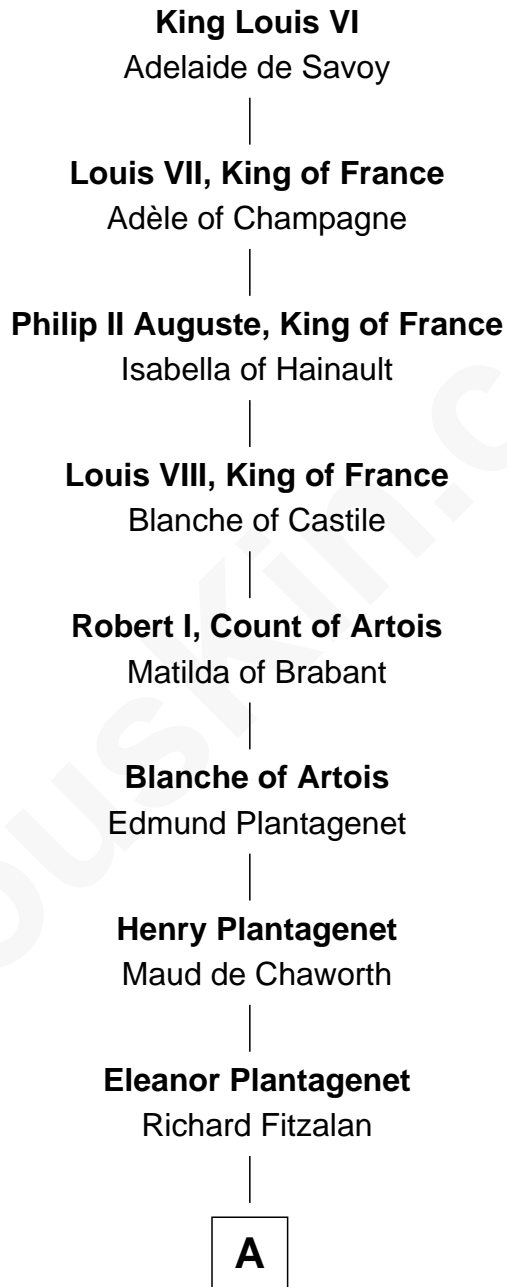

FamousKin.com Relationship Chart of

Joan Fontaine

Movie Actress

23rd Great-granddaughter of

King Louis VI

King of France

A

—
Sir Richard Fitzalan

Elizabeth de Bohun

—
Joan Fitzalan

Sir William Beauchamp

—
Joan Beauchamp

James Butler

—
Elizabeth Butler

John Talbot

—
Ann Talbot