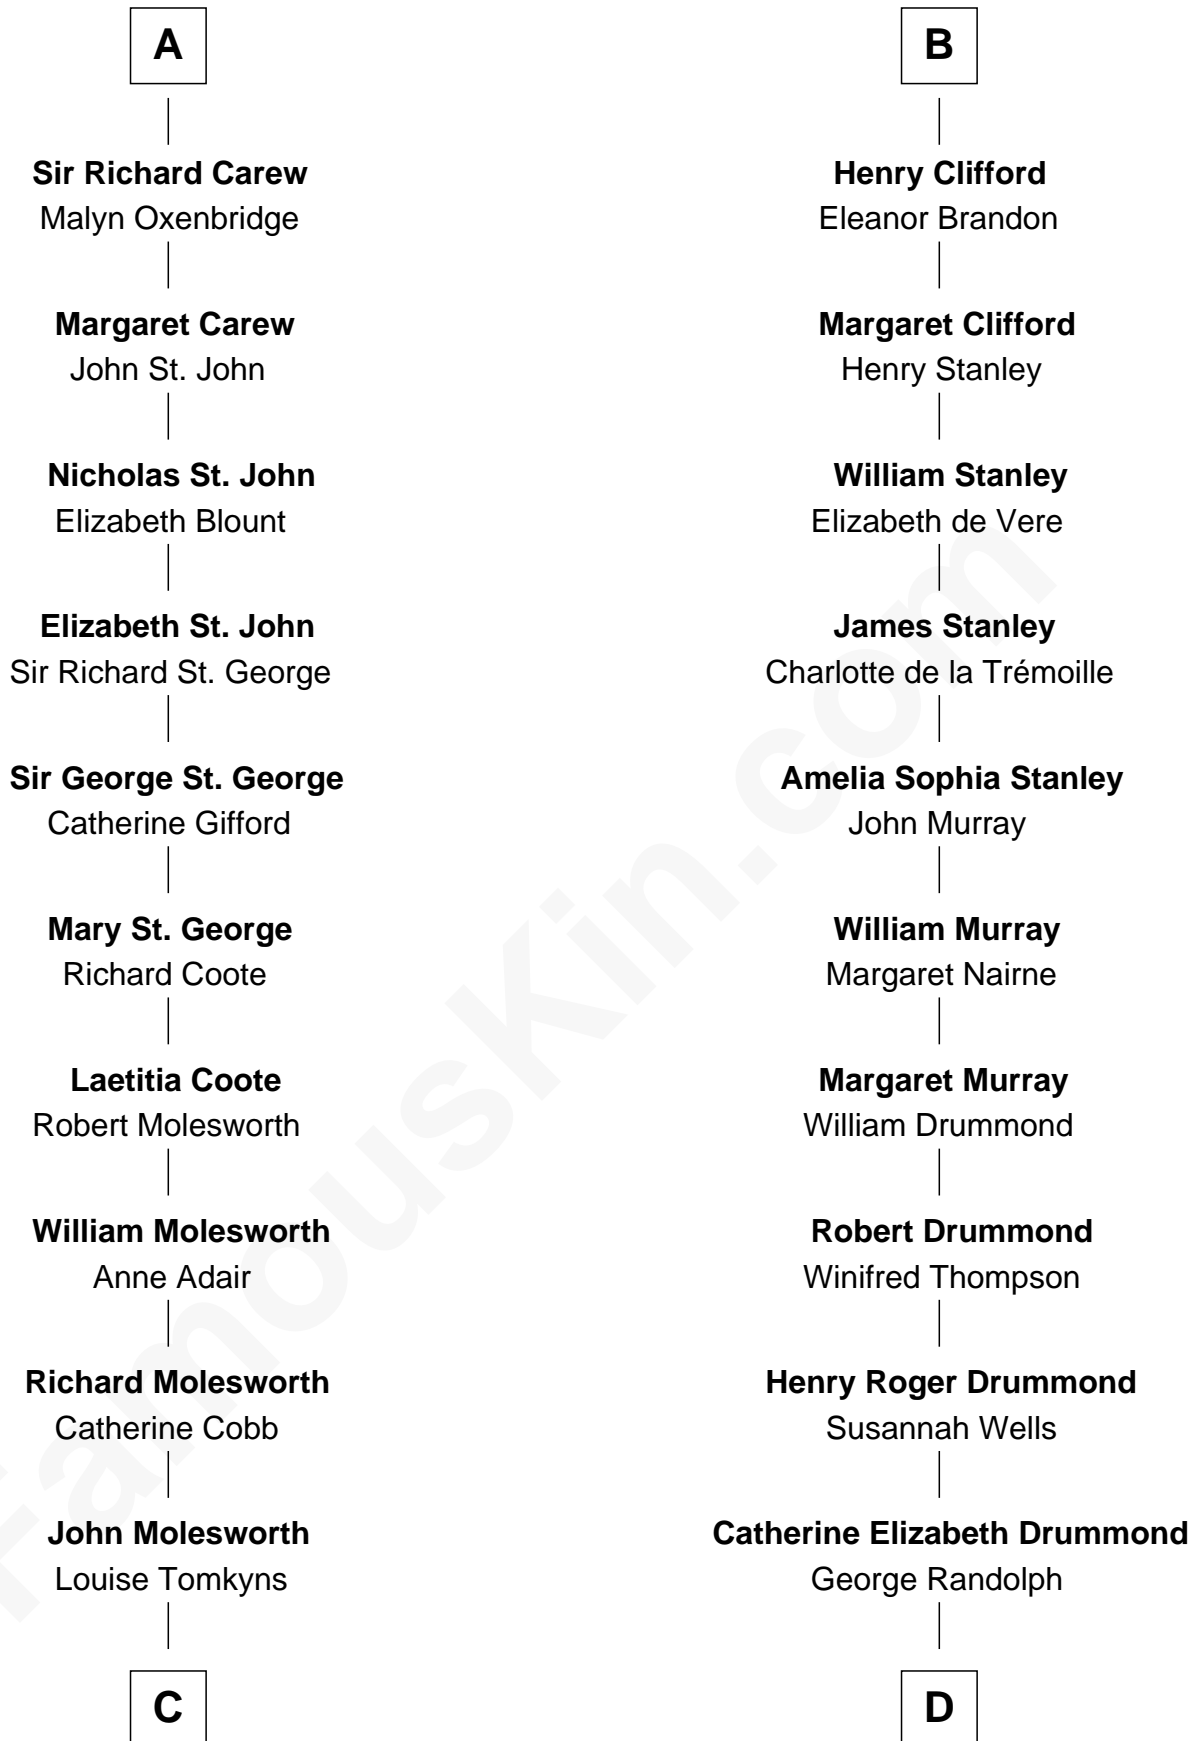

# FamousKin.com Relationship Chart of

**Joan Fontaine**

*Movie Actress*

19th cousin 2 times removed of

**Hugh Grant**

*Movie Actor*

**Sir Maurice de Berkeley**

Eve la Zouche

**C**

**Margaret Letitia Molesworth**  
Charles Richard De Havilland

**Walter Augustus De Havilland**  
Lillian Augusta Ruse

**Joan Fontaine**  
*Movie Actress*

**D**

**Cyril Randolph**  
Frances Selina Hervey