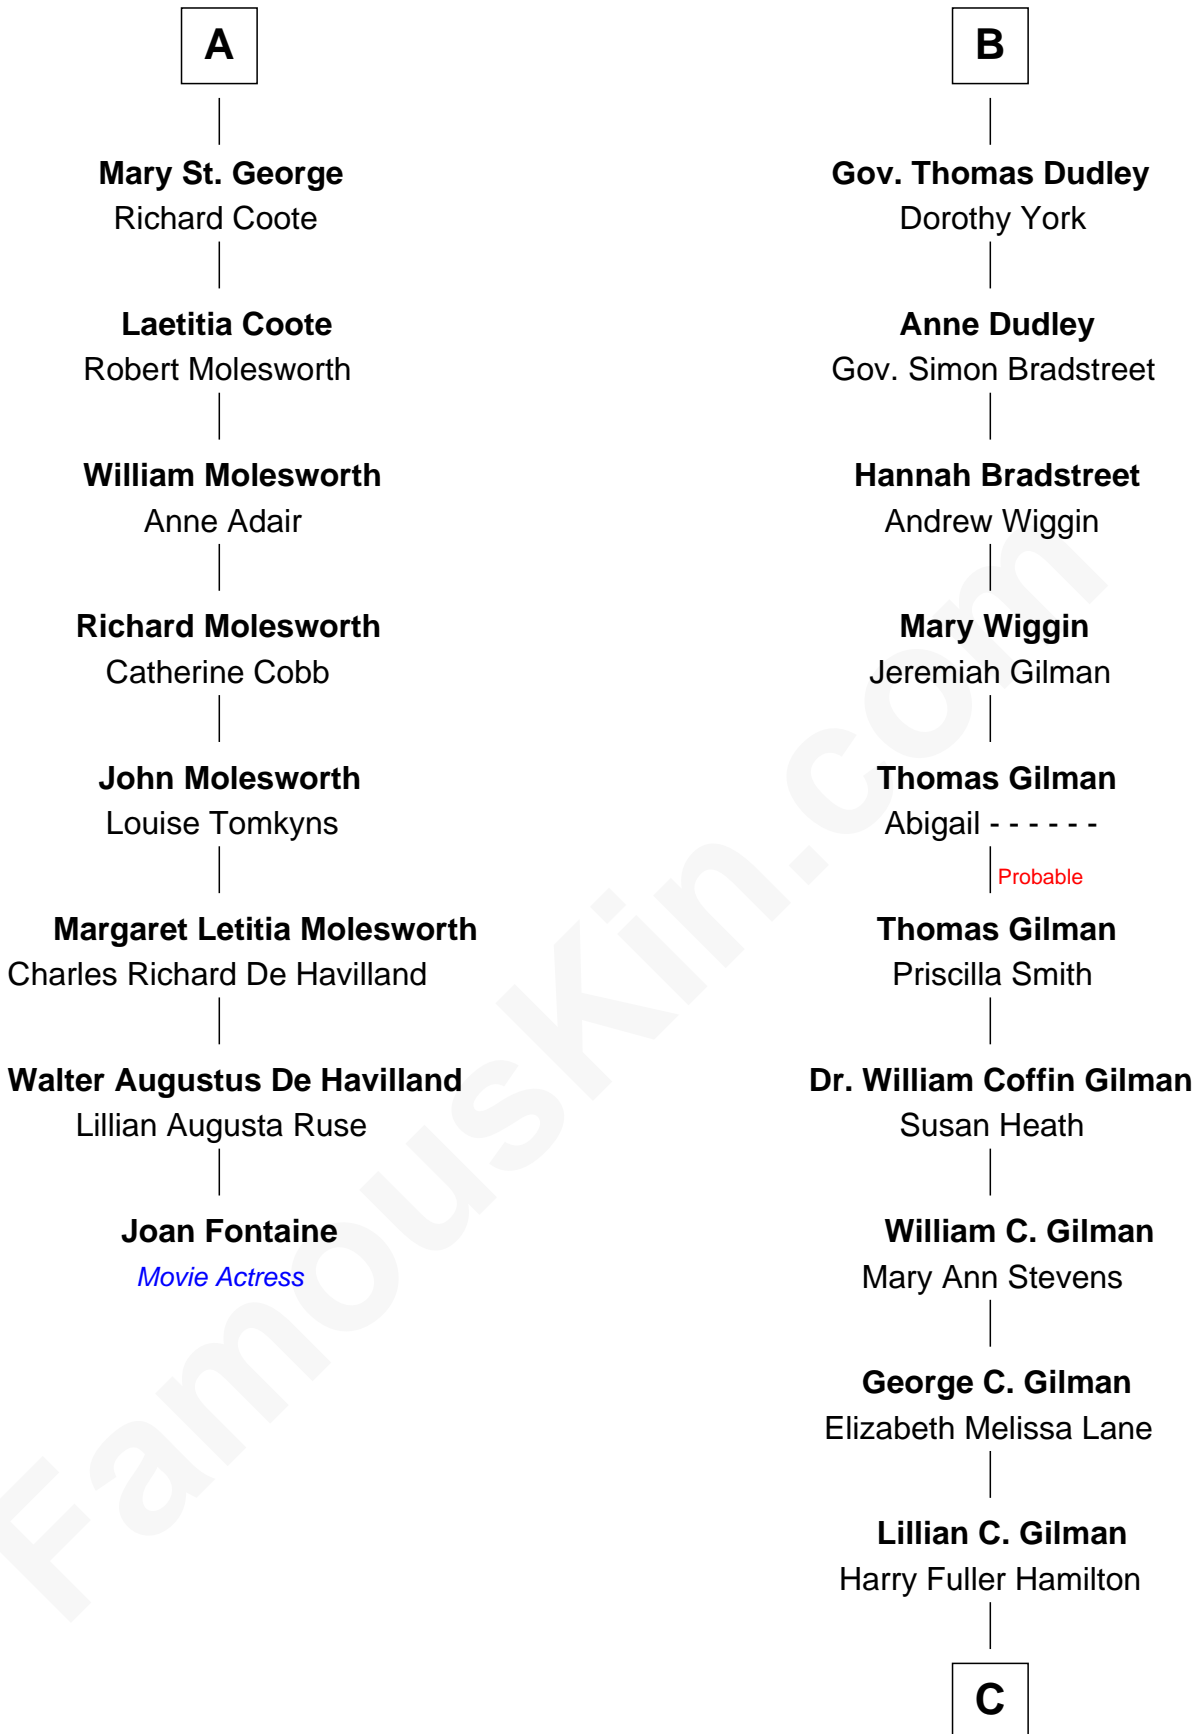

# FamousKin.com Relationship Chart of

**Joan Fontaine**

*Movie Actress*

14th cousin 4 times removed of

**George Hamilton**

*TV and Movie Actor*

**Sir Walter Blount**

Sancha de Ayala

**Sir Thomas Blount**  
Margaret de Gresley

**Sir Thomas Blount**  
Catherine Clifton

**Richard Blount**  
Dorothy Delaford

**Sir Richard Blount**  
Elizabeth Lister

**Elizabeth Blount**  
Nicholas St. John

**Elizabeth St. John**  
Sir Richard St. George

**Sir George St. George**  
Catherine Gifford

**A**

**Constance Blount**  
Sir John Sutton

**Sir John Sutton**  
Elizabeth Berkeley

**Sir Edmund Sutton**  
Joyce Tiptoft

**Sir Edward Sutton**  
Cecily Willoughby

**Sir John Sutton**  
Cecily Grey

**Sir Henry Dudley**  
----- Ashton

*Probable*

**Roger Dudley**  
Susanna Thorne

**B**

C

George William Hamilton