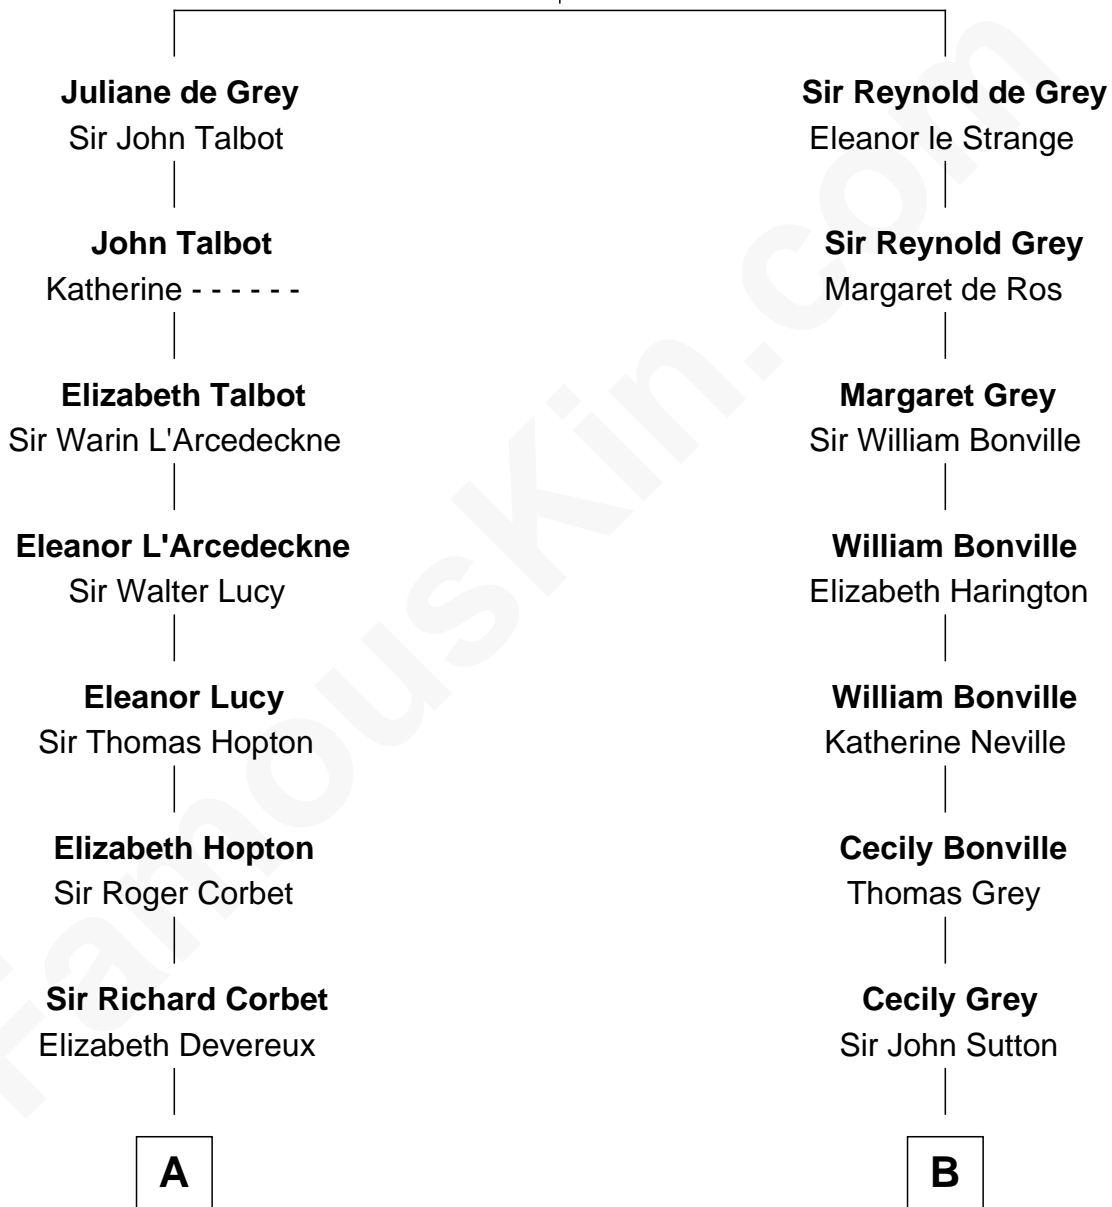

FamousKin.com Relationship Chart of

Joan Fontaine

Movie Actress

19th cousin 1 time removed of

George Hamilton

TV and Movie Actor

Sir Roger de Grey
Elizabeth de Hastings

C

Margaret Letitia Molesworth
Charles Richard De Havilland

Walter Augustus De Havilland
Lillian Augusta Ruse

Joan Fontaine
Movie Actress

D

George C. Gilman
Elizabeth Melissa Lane

Lillian C. Gilman
Harry Fuller Hamilton