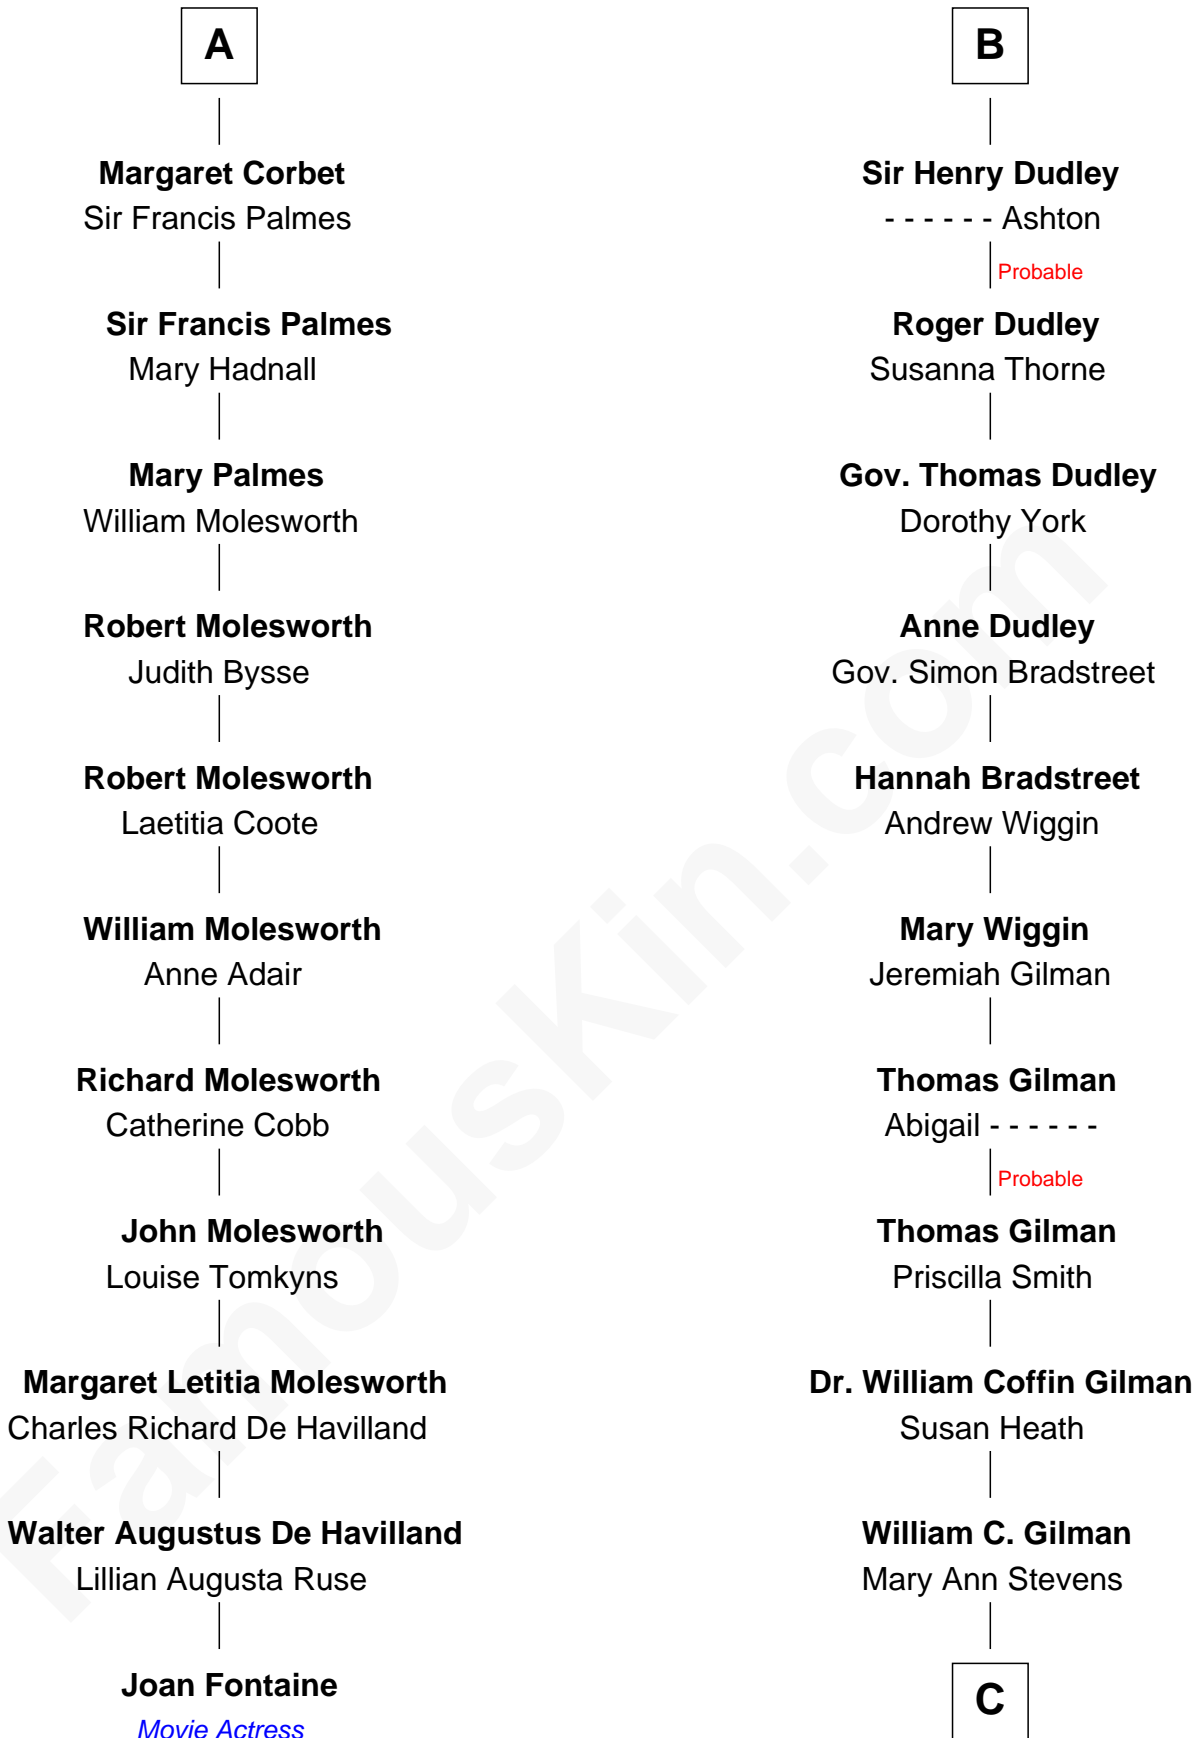

# FamousKin.com Relationship Chart of

**Joan Fontaine**

*Movie Actress*

17th cousin 3 times removed of

**George Hamilton**

*TV and Movie Actor*

**Sir William de Ros**  
Margery de Badlesmere

**C**

**George C. Gilman**  
Elizabeth Melissa Lane

**Lillian C. Gilman**  
Harry Fuller Hamilton

**George William Hamilton**  
Anne Lucille Stevens

**George Hamilton**  
*TV and Movie Actor*