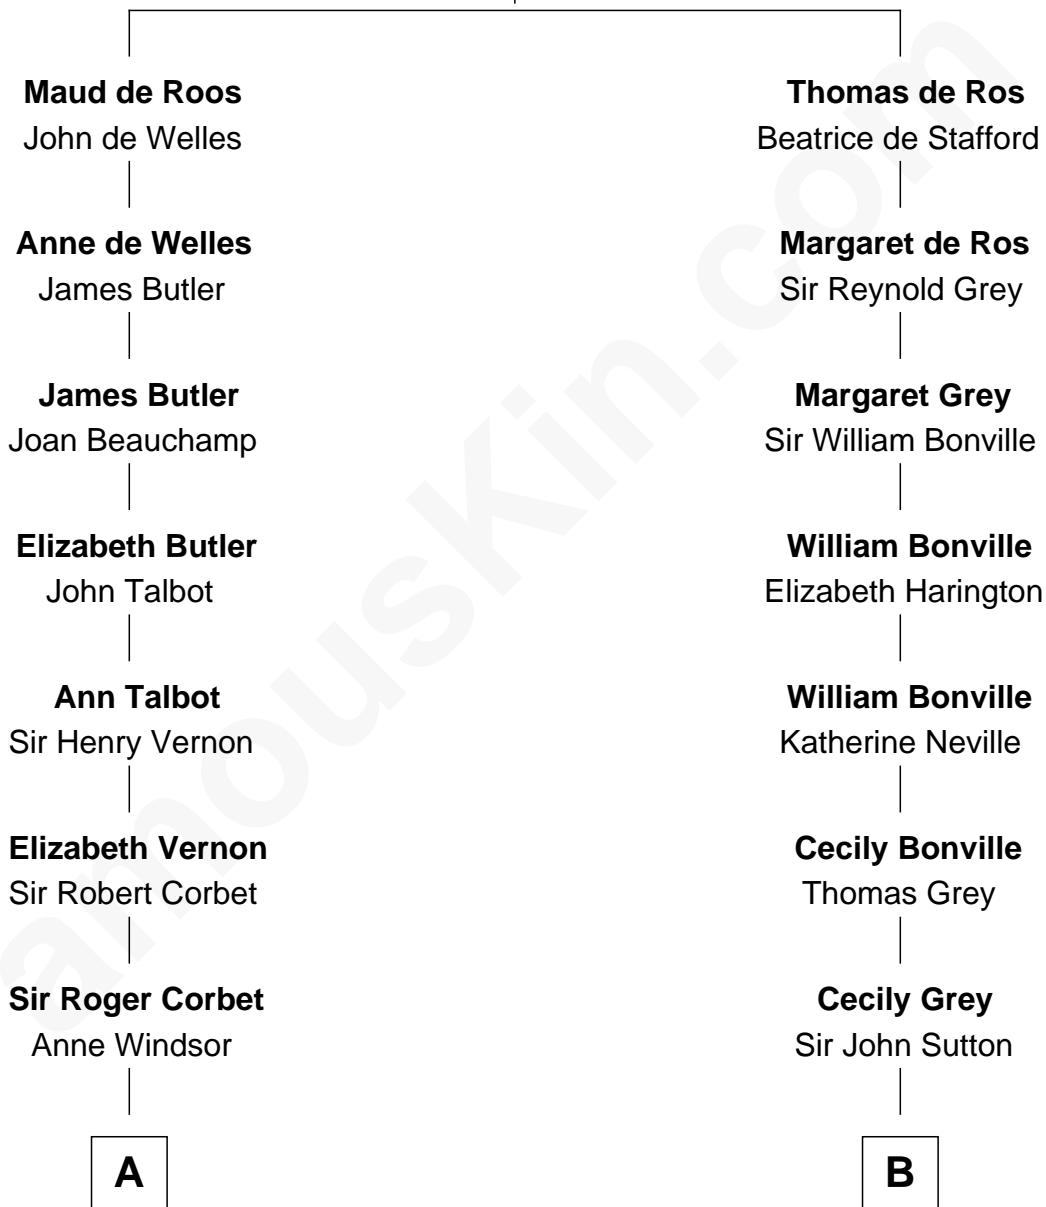

# FamousKin.com Relationship Chart of

**Joan Fontaine**

*Movie Actress*

17th cousin 3 times removed of

**George Hamilton**

*TV and Movie Actor*

**Sir William de Ros**  
Margery de Badlesmere

**C**

**George C. Gilman**  
Elizabeth Melissa Lane

**Lillian C. Gilman**  
Harry Fuller Hamilton

**George William Hamilton**  
Anne Lucille Stevens

**George Hamilton**  
*TV and Movie Actor*