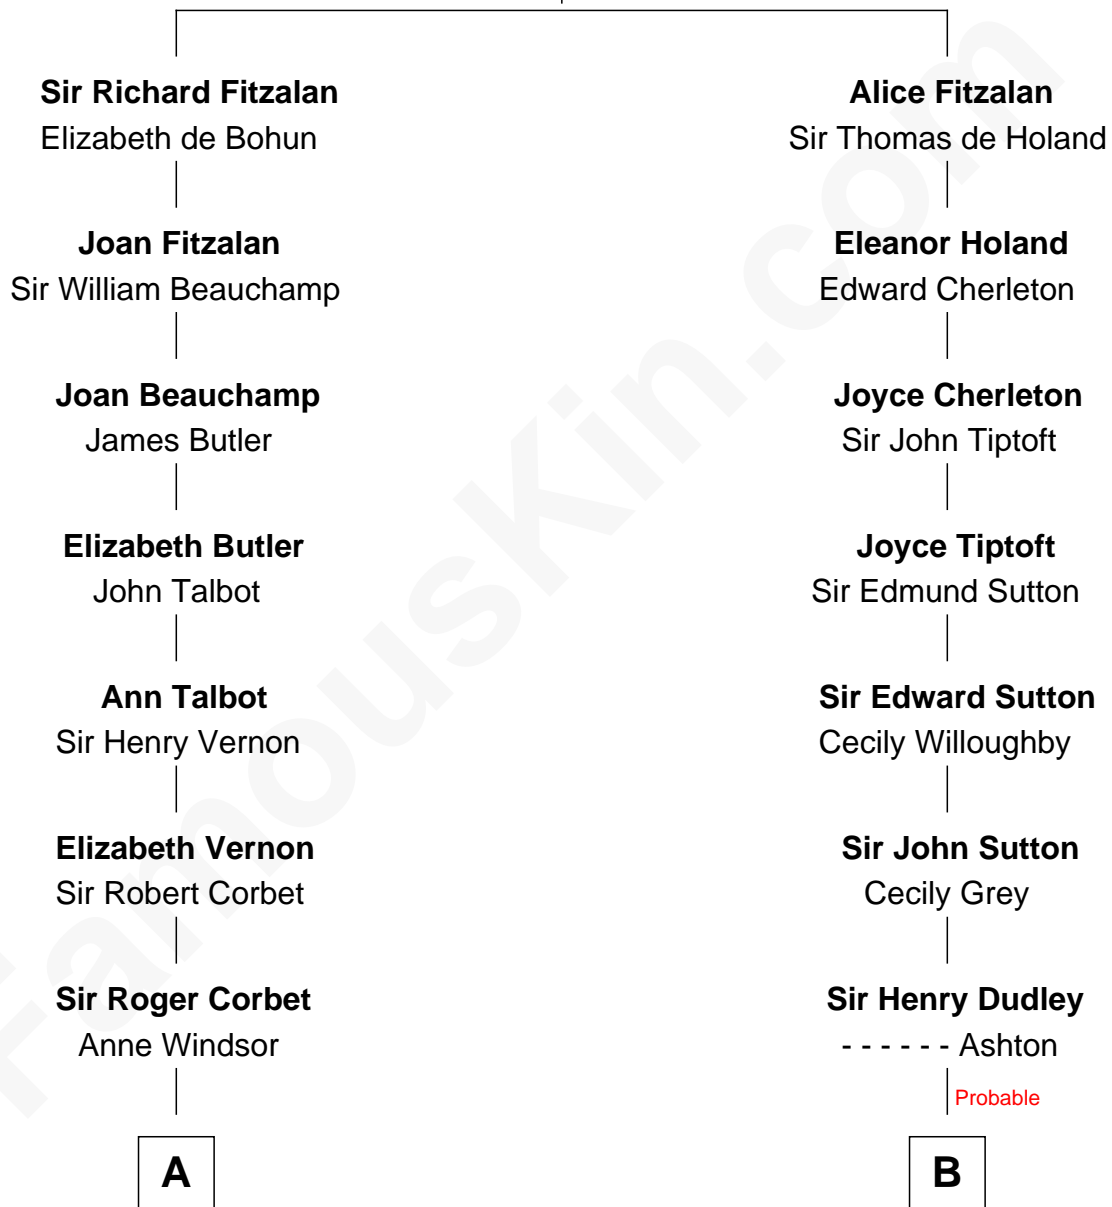

FamousKin.com Relationship Chart of

Joan Fontaine

Movie Actress

17th cousin 2 times removed of

George Hamilton

TV and Movie Actor

Richard Fitzalan
Eleanor Plantagenet

C

Lillian C. Gilman

Harry Fuller Hamilton

George William Hamilton

Anne Lucille Stevens

George Hamilton

TV and Movie Actor

FamousKin.com