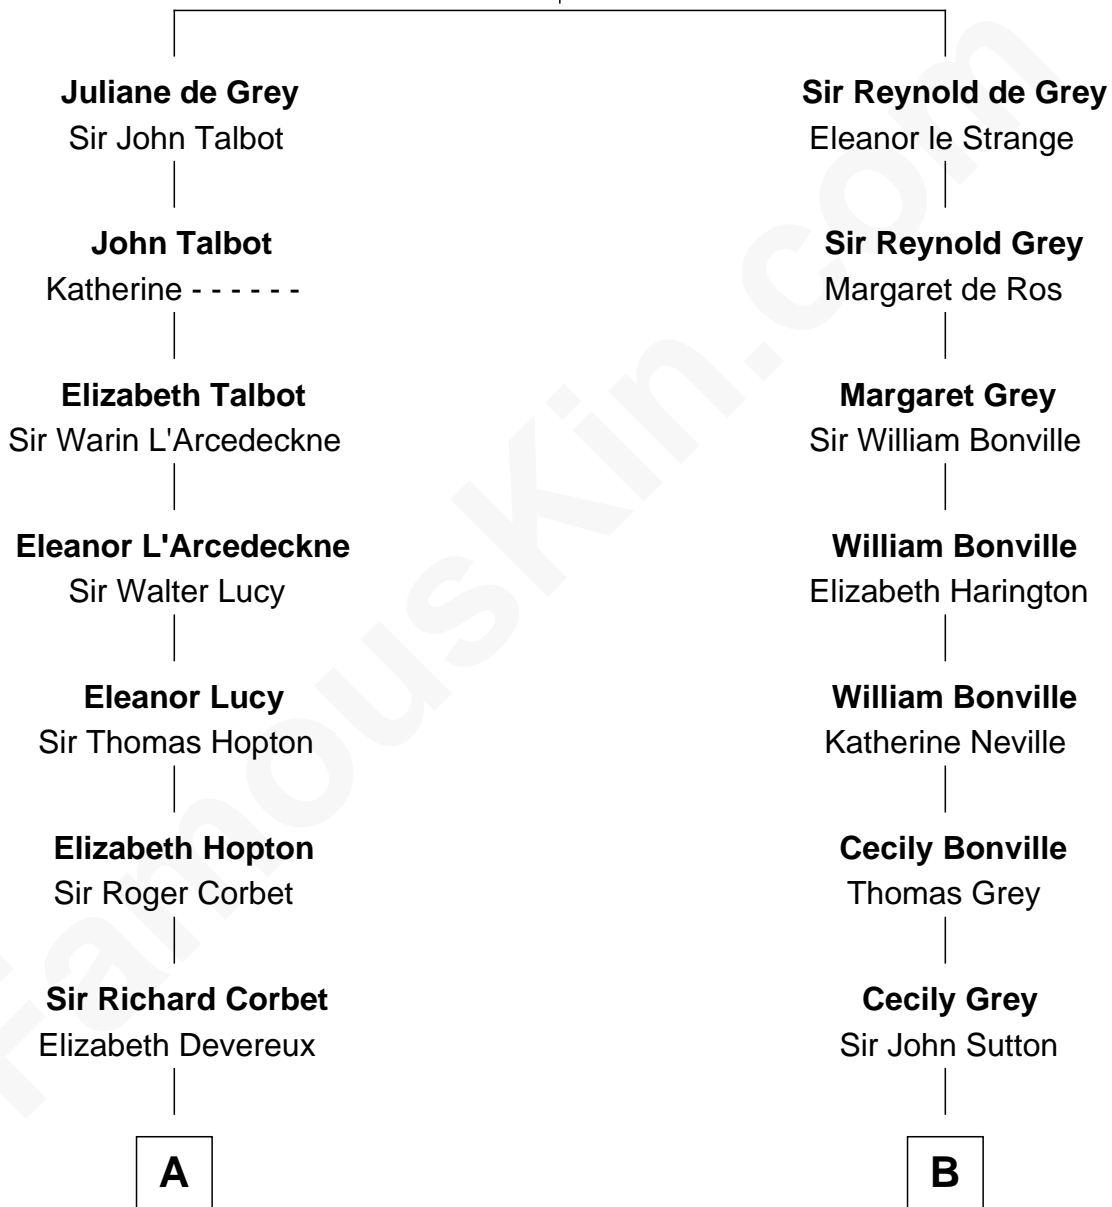

FamousKin.com Relationship Chart of

Joan Fontaine

Movie Actress

19th cousin of

Dick Clark

Radio and TV Host

Sir Roger de Grey
Elizabeth de Hastings

C

Margaret Letitia Molesworth
Charles Richard De Havilland

Walter Augustus De Havilland
Lillian Augusta Ruse

Joan Fontaine
Movie Actress

D

Charles Fuller Barnard
Anna May Aldridge

Julia Fuller Barnard
Richard Augustus Clark